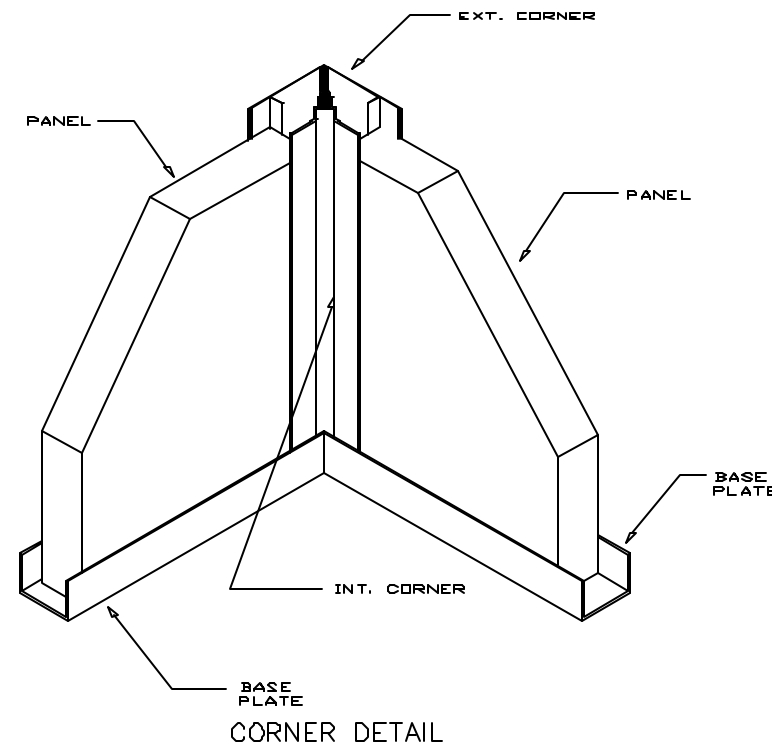

3068 DOOR FRAME

| | | |
|---|------------------|--------|
|  PORTA-KING BUILDING SYSTEMS 4133 SHORELINE DRIVE EARTH CITY, MISSOURI 63045 1-800-BUILDING 314-291-4200 FAX 314-291-2857 | | |
| TITLE | BUILDING DETAILS | |
| | 1 3/4" VERSAKING | |
| JOB NO. | DRAWN BY CMP | SHEET |
| SCALE | DATE 05-01-03 | 1 OF 1 |