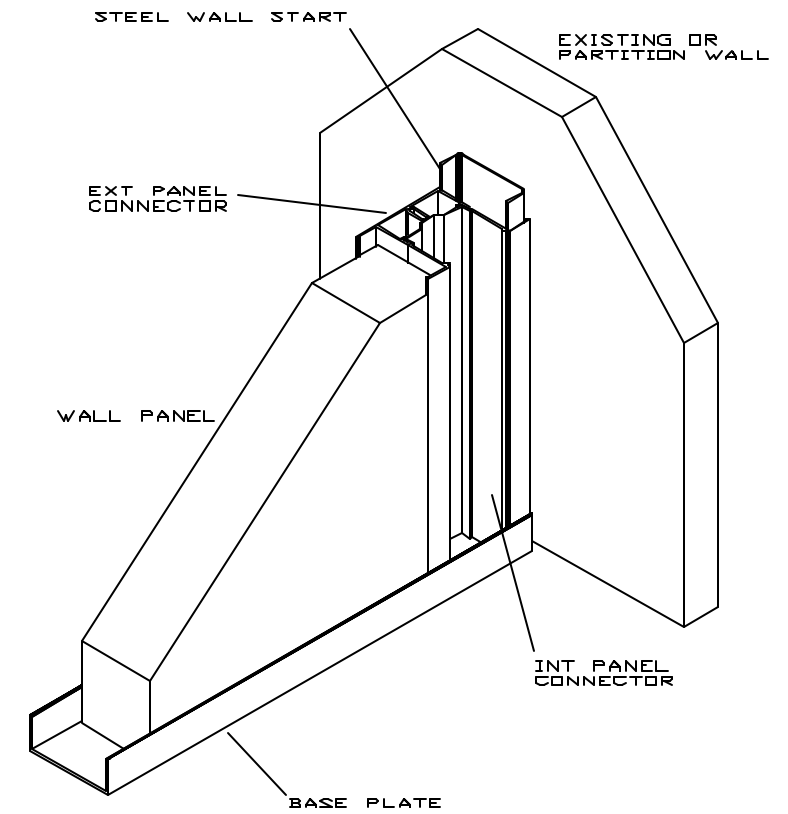

WALL SECTION

WINDOW SECTION

WIREWAY/PANEL DETAIL

STEEL WALL START AND PANEL CONNECTOR

3068 DOOR FRAME CONNECTION DETAIL

CORNER DETAIL

WINDOW FRAME & CONNECTOR DETAIL

 <b>PORTA-KING BUILDING SYSTEMS</b> 4133 SHORELINE DRIVE      EARTH CITY, MISSOURI 63045 1-800-BUILDING      314-291-4200      FAX 314-291-2857		
TITLE	3" VERSAKING BUILDING	
DETAILS	DRAWN BY CMP	SHEET 1 OF 1
JOB NO.	DATE 07-07-04	
SCALE NTS		