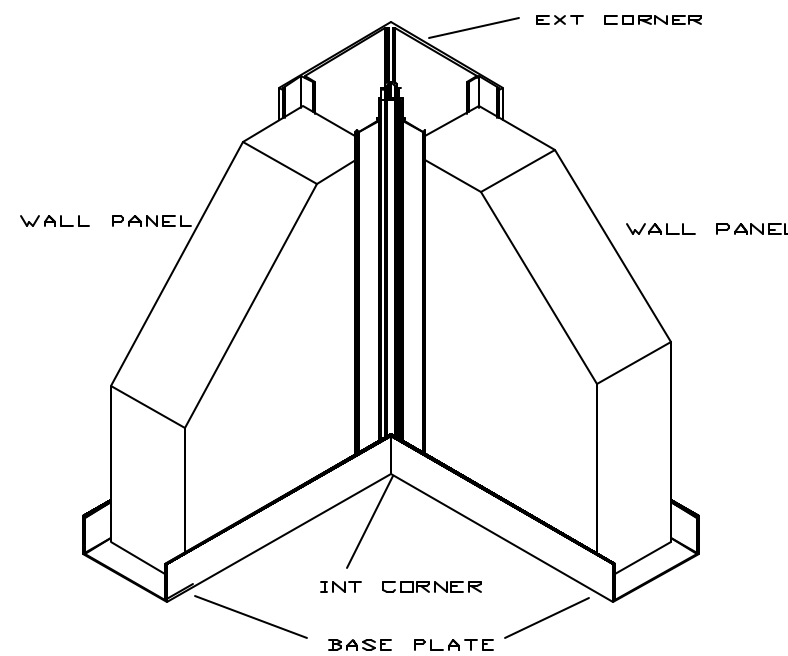

WALL SECTION

WINDOW SECTION

WIREWAY/PANEL DETAIL

STEEL WALL START AND PANEL CONNECTOR

3068 DOOR FRAME CONNECTION DETAIL

CORNER DETAIL

WINDOW FRAME & CONNECTOR DETAIL

 <b>PORTA-KING BUILDING SYSTEMS</b> 4133 SHORELINE DRIVE      EARTH CITY, MISSOURI 63045 1-800-BUILDING      314-291-4200      FAX 314-291-2857		
TITLE	3" VERSAKING BUILDING	
DETAILS	DRAWN BY CMP	SHEET 1 OF 1
JOB NO.	DATE 07-07-04	
SCALE NTS		