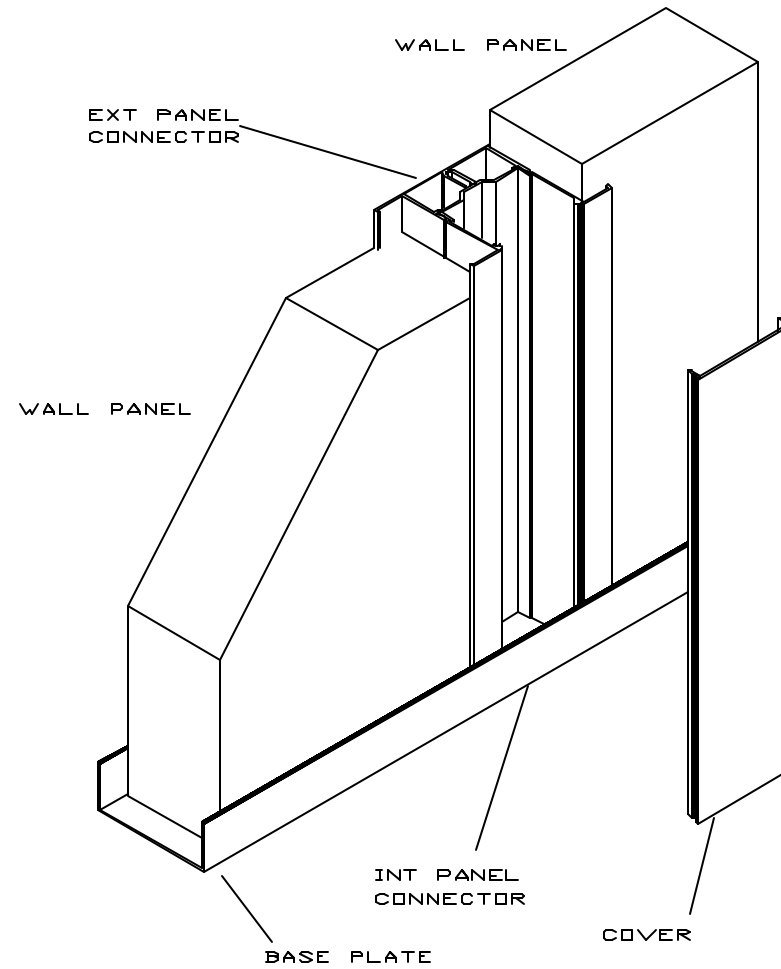

WALL SECTION

WINDOW SECTION

WIREWAY/PANEL DETAIL

STEEL WALL START AND PANEL CONNECTOR

3068 DOOR FRAME CONNECTION DETAIL

CORNER DETAIL

WINDOW FRAME & CONNECTOR DETAIL

 <b>PORTA-KING BUILDING SYSTEMS</b> 4133 SHORELINE DRIVE      EARTH CITY, MISSOURI 63045 1-800-BUILDING      314-291-4200      FAX 314-291-2857		
TITLE	3" VERSAKING BUILDING	
DETAILS	DRAWN BY CMP	SHEET 1 OF 1
JOB NO.	DATE 07-07-04	
SCALE NTS		