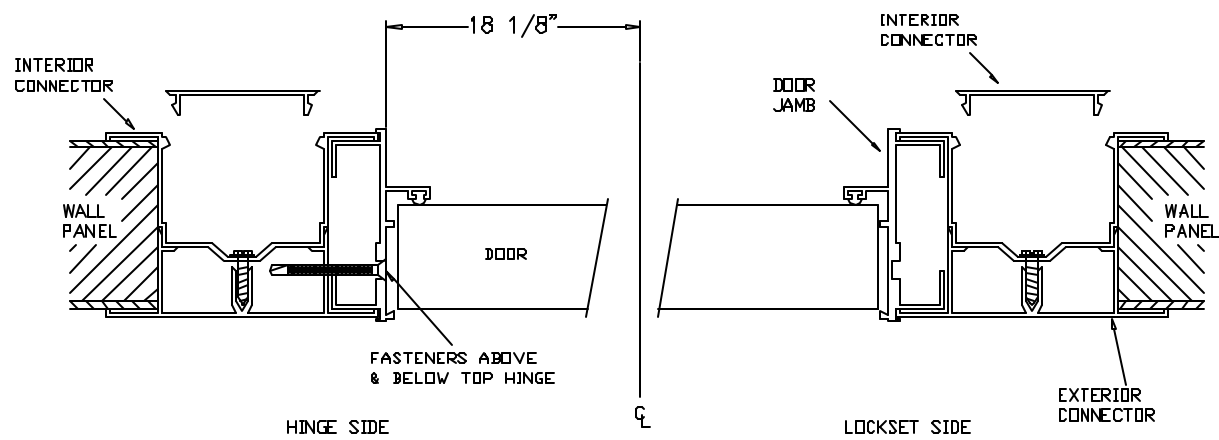

WALL SECTION

WINDOW SECTION

WIREWAY/PANEL DETAIL

STEEL WALL START AND PANEL CONNECTOR

3068 DOOR FRAME CONNECTION DETAIL

CORNER DETAIL

WINDOW FRAME & CONNECTOR DETAIL

 <b>PORTA-KING BUILDING SYSTEMS</b> 4133 SHORELINE DRIVE      EARTH CITY, MISSOURI 63045 1-800-BUILDING      314-291-4200      FAX 314-291-2857		
TITLE	3" VERSAKING BUILDING	
DETAILS	DRAWN BY CMP	SHEET 1 OF 1
JOB NO.	DATE 07-07-04	
SCALE NTS		