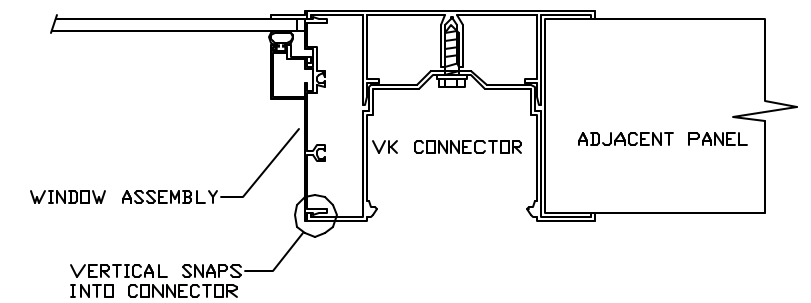

WALL SECTION

WINDOW SECTION

WIREWAY/PANEL DETAIL

STEEL WALL START AND PANEL CONNECTOR

3068 DOOR FRAME CONNECTION DETAIL

CORNER DETAIL

WINDOW FRAME & CONNECTOR DETAIL

 <b>PORTA-KING BUILDING SYSTEMS</b> 4133 SHORELINE DRIVE      EARTH CITY, MISSOURI 63045 1-800-BUILDING      314-291-4200      FAX 314-291-2857		
TITLE	3" VERSAKING BUILDING	
DETAILS	DRAWN BY CMP	SHEET 1 OF 1
JOB NO.	DATE 07-07-04	
SCALE NTS		