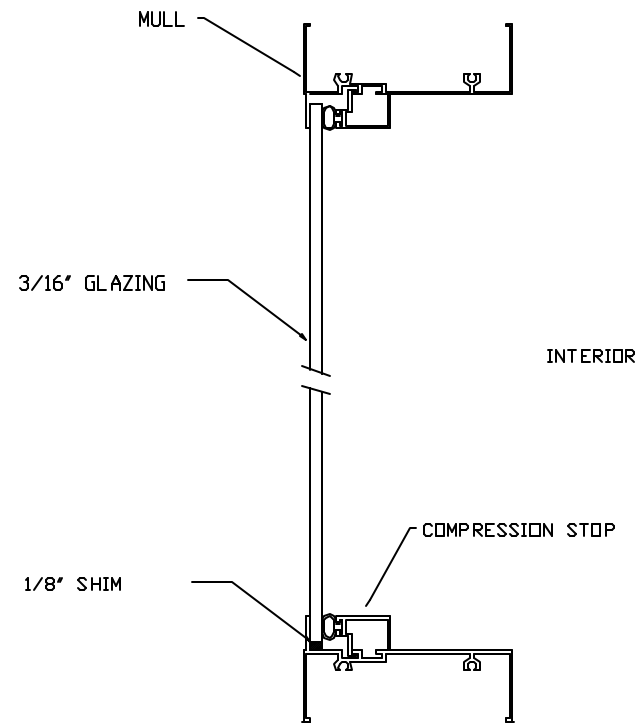

WALL SECTION

WINDOW SECTION

WIREWAY/PANEL DETAIL

STEEL WALL START AND PANEL CONNECTOR

3068 DOOR FRAME CONNECTION DETAIL

CORNER DETAIL

WINDOW FRAME & CONNECTOR DETAIL

 <b>PORTA-KING BUILDING SYSTEMS</b> 4133 SHORELINE DRIVE      EARTH CITY, MISSOURI 63045 1-800-BUILDING      314-291-4200      FAX 314-291-2857		
TITLE	3" VERSAKING BUILDING	
DETAILS	DRAWN BY CMP	SHEET 1 OF 1
JOB NO.	DATE 07-07-04	
SCALE NTS		