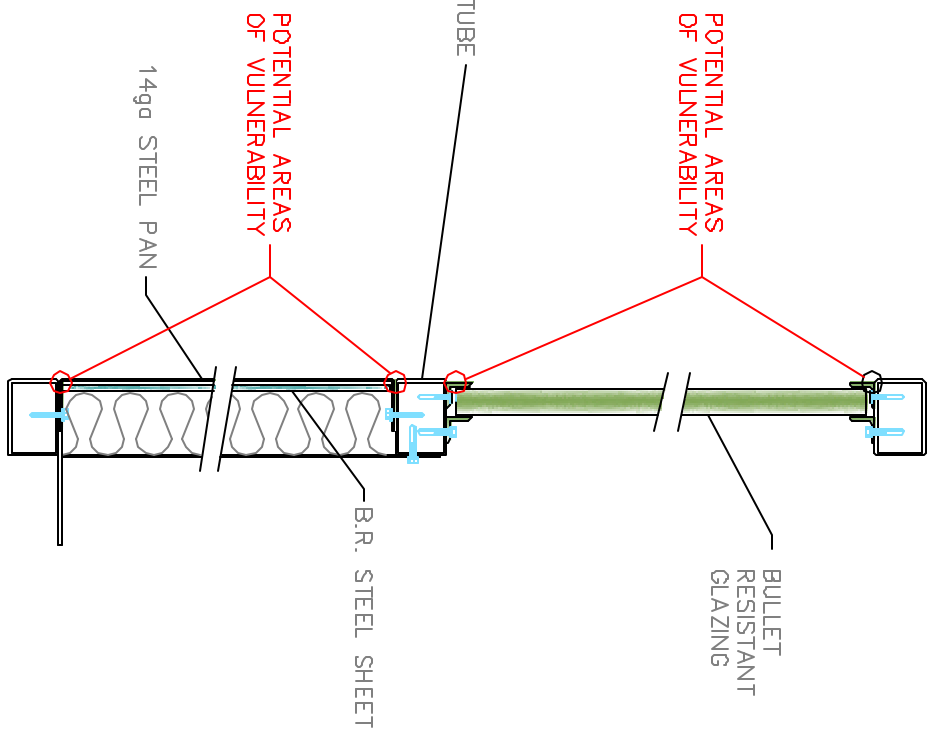

PORTA-KING TYPICAL DURASTEEL
BALLISTIC SECTION DETAIL

VARIOUS OTHER MANUFACTURERS
BALLISTIC SECTION DETAIL

4133 SHORELINE DRIVE
EARTH CITY, MISSOURI 63045
1-800-284-5346 314-291-4200
FAX 314-291-2857
www.portaking.com