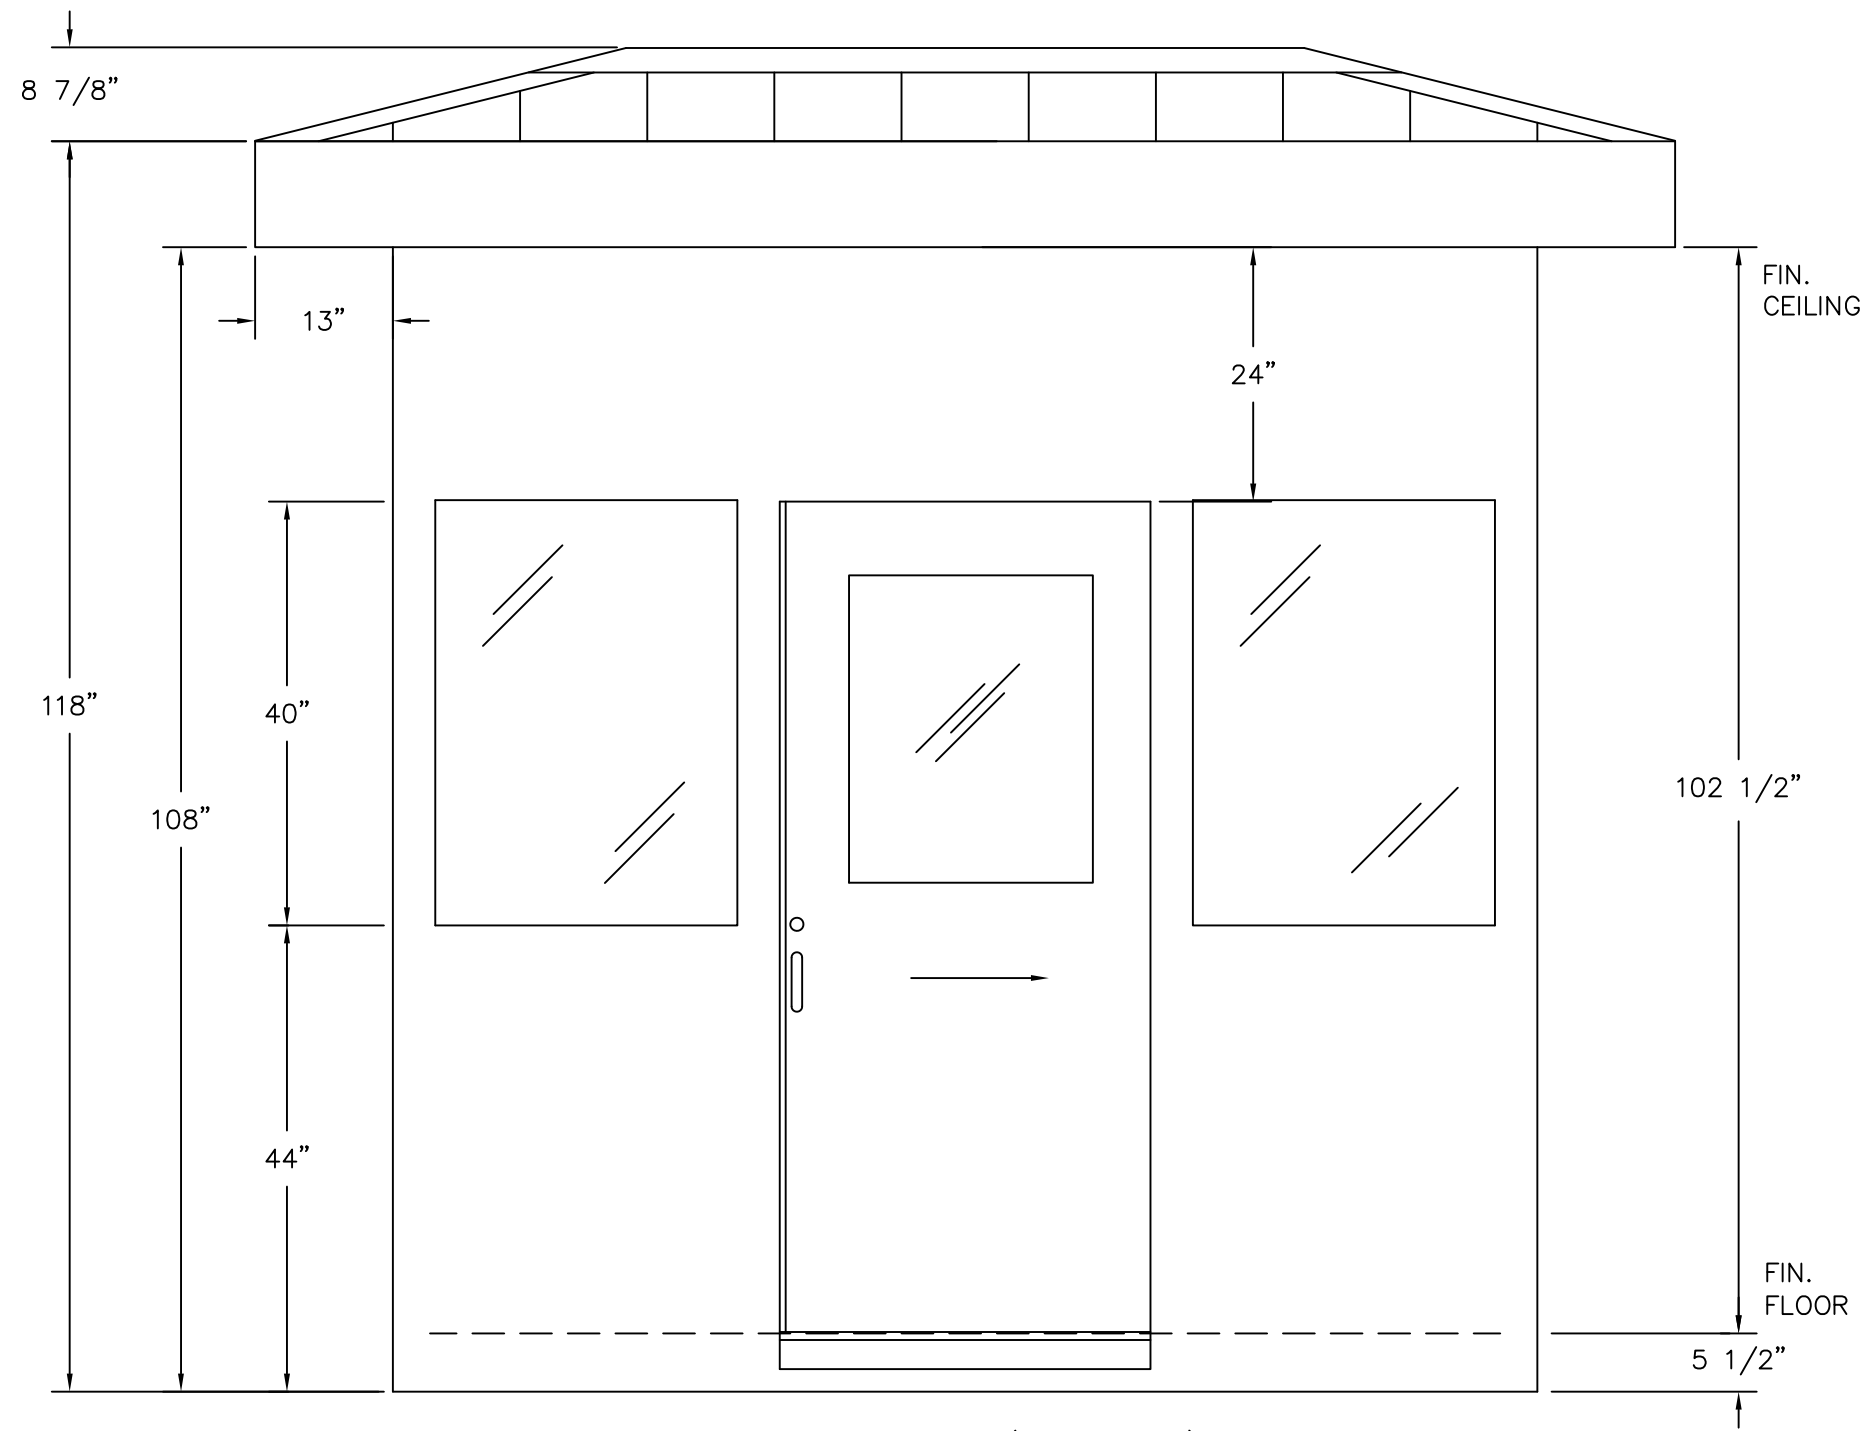

PLAN VIEW

	4133 SHORELINE DRIVE EARTH CITY, MO 63045 1-800-456-5464 www.portaking.com
	TITLE: Ballistic-Rated Guard Booth 3 - Plan View

ELEVATION A AND (C MIRRORED)

ELEVATION B AND D

PORTA-KING
BUILDING SYSTEMS