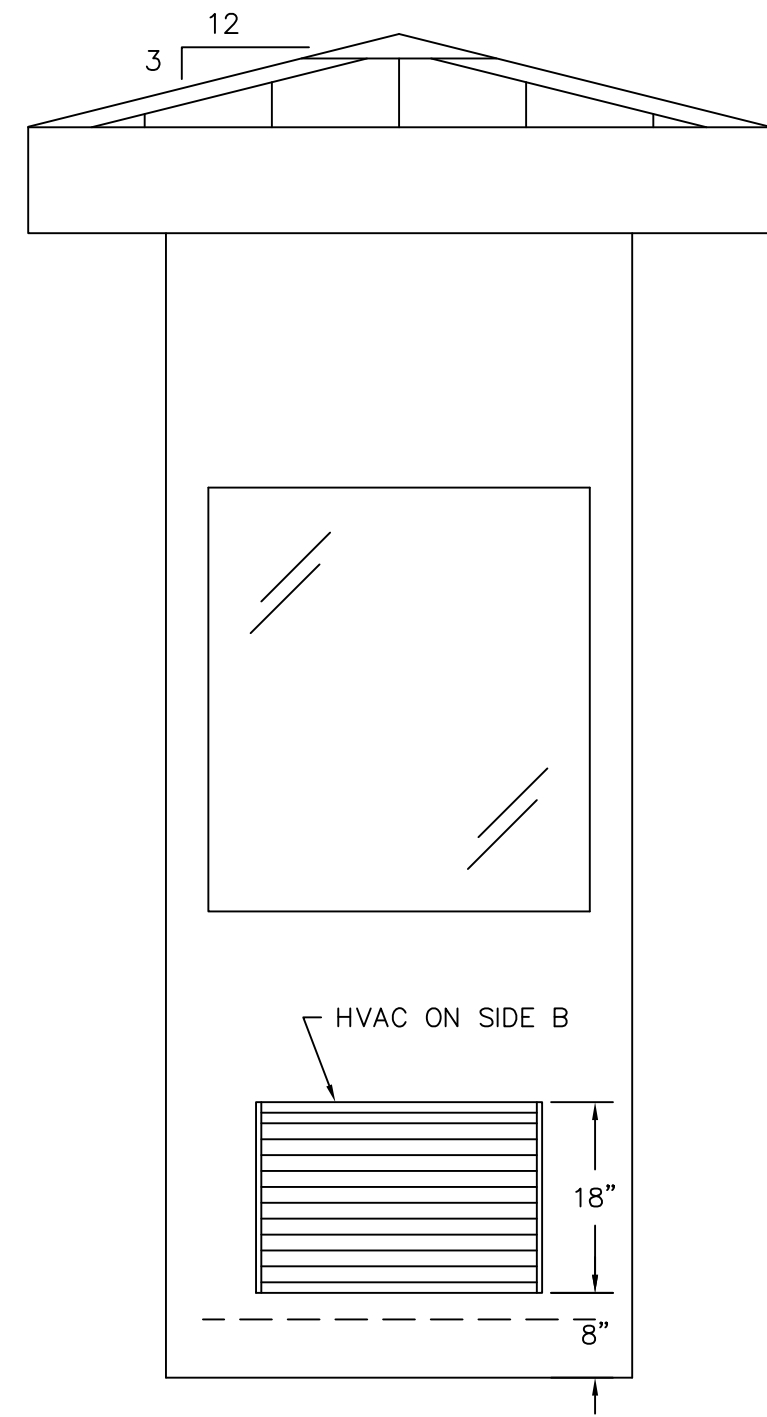

PLAN VIEW

	4133 SHORELINE DRIVE EARTH CITY, MO 63045 1-800-456-5464 www.portaking.com
	TITLE: Ballistic-Rated Guard Booth 3 - Plan View

ELEVATION A AND (C MIRRORED)

ELEVATION B AND D

PORTA-KING
BUILDING SYSTEMS