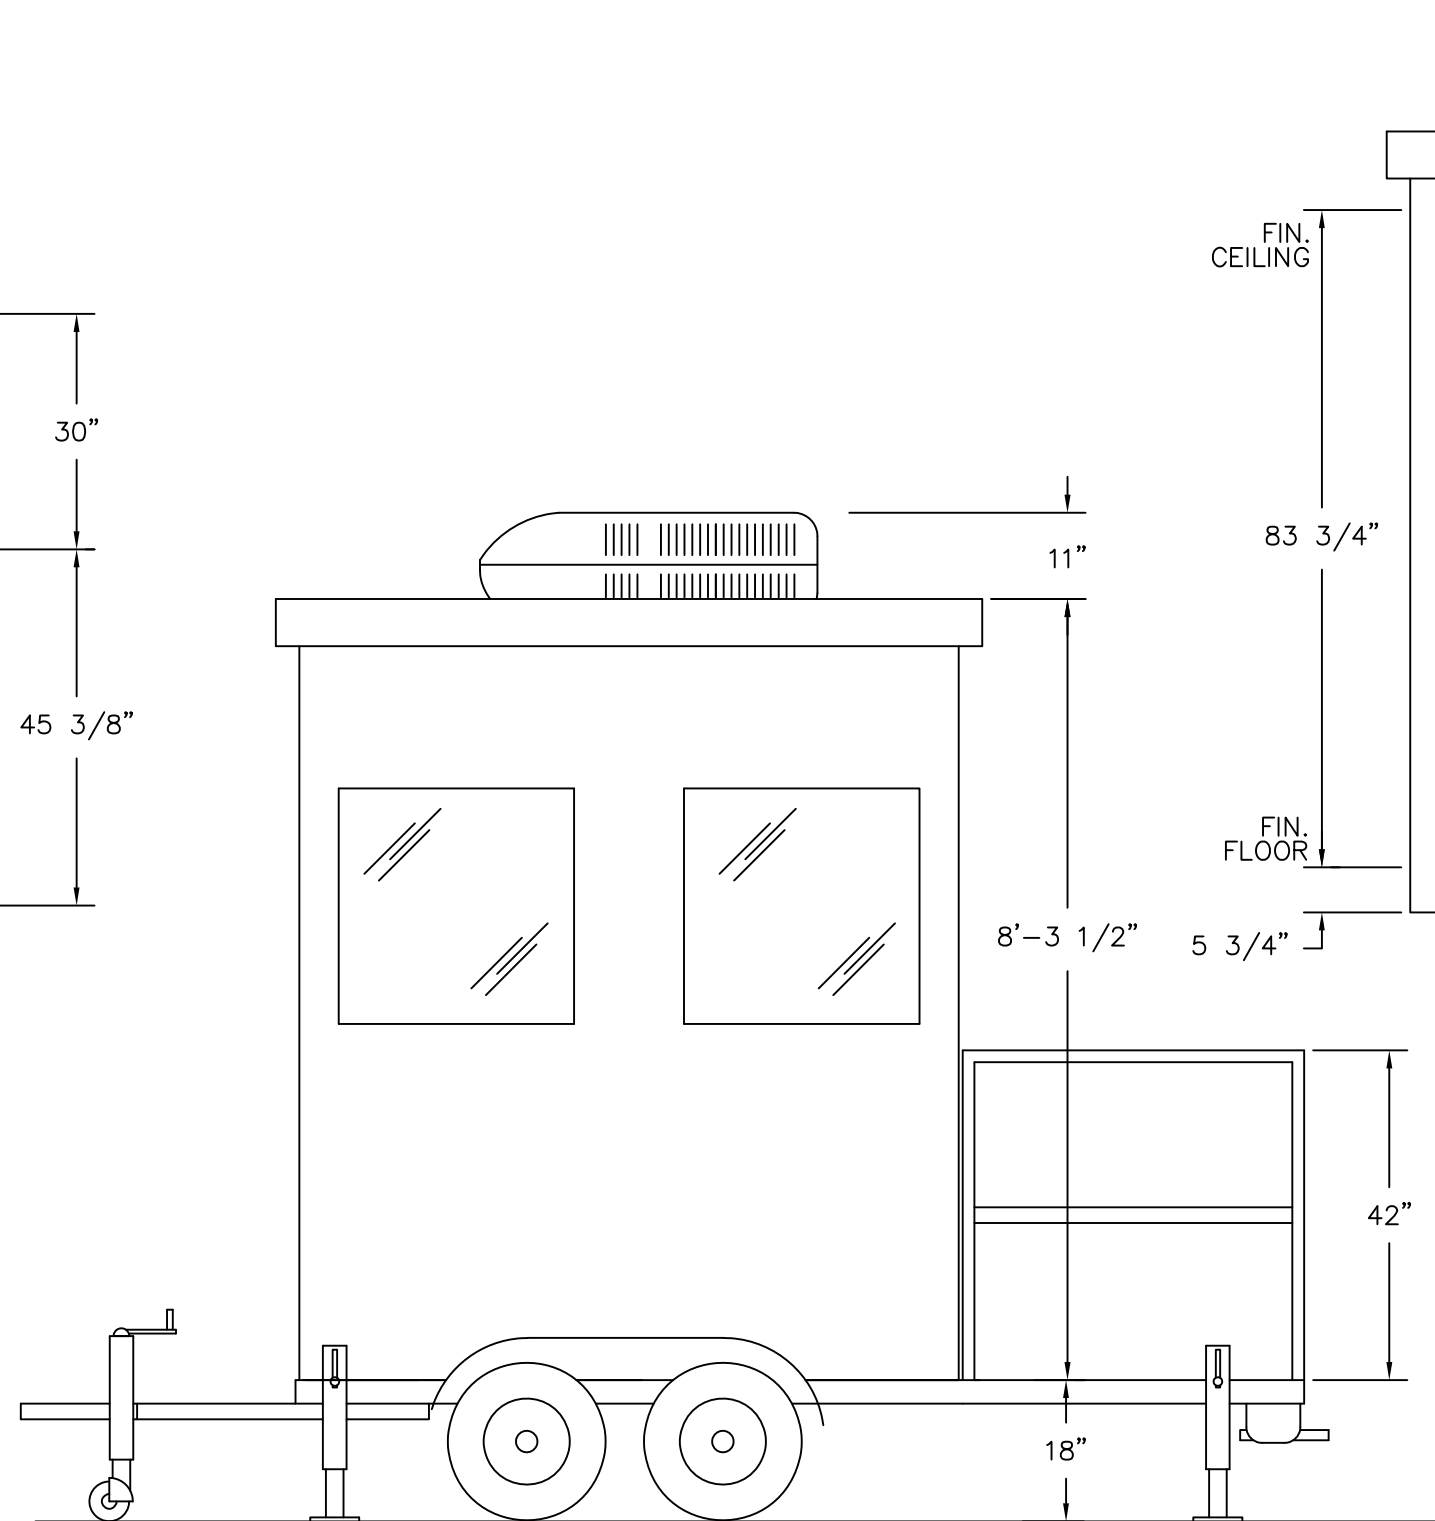

(C)
PLAN VIEW

	4133 SHORELINE DRIVE EARTH CITY, MO 63045 1-800-456-5464 www.portaking.com
	TITLE: Ballistic-Rated Guard Booth 4 - Plan View

ELEVATION D

ELEVATION C

ELEVATION B

	4133 SHORELINE DRIVE EARTH CITY, MO 63045 1-800-456-5464 www.portaking.com
	TITLE: Ballistic-Rated Guard Booth 4 - Elevation View