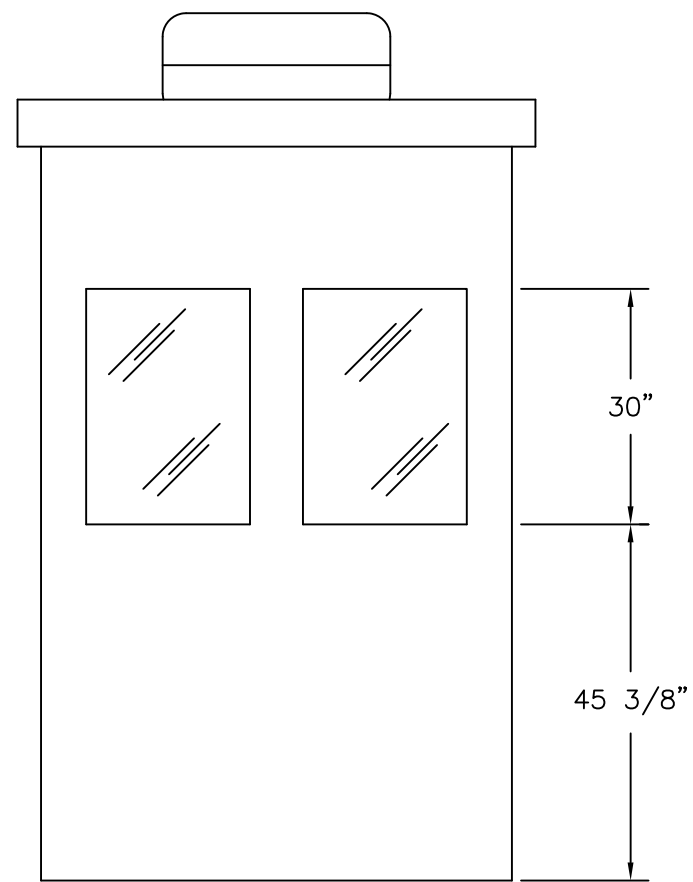

(C)
PLAN VIEW

	4133 SHORELINE DRIVE EARTH CITY, MO 63045 1-800-456-5464 www.portaking.com
	TITLE: Ballistic-Rated Guard Booth 4 - Plan View

ELEVATION D

ELEVATION C

ELEVATION B

	4133 SHORELINE DRIVE EARTH CITY, MO 63045 1-800-456-5464 www.portaking.com
	TITLE: Ballistic-Rated Guard Booth 4 - Elevation View