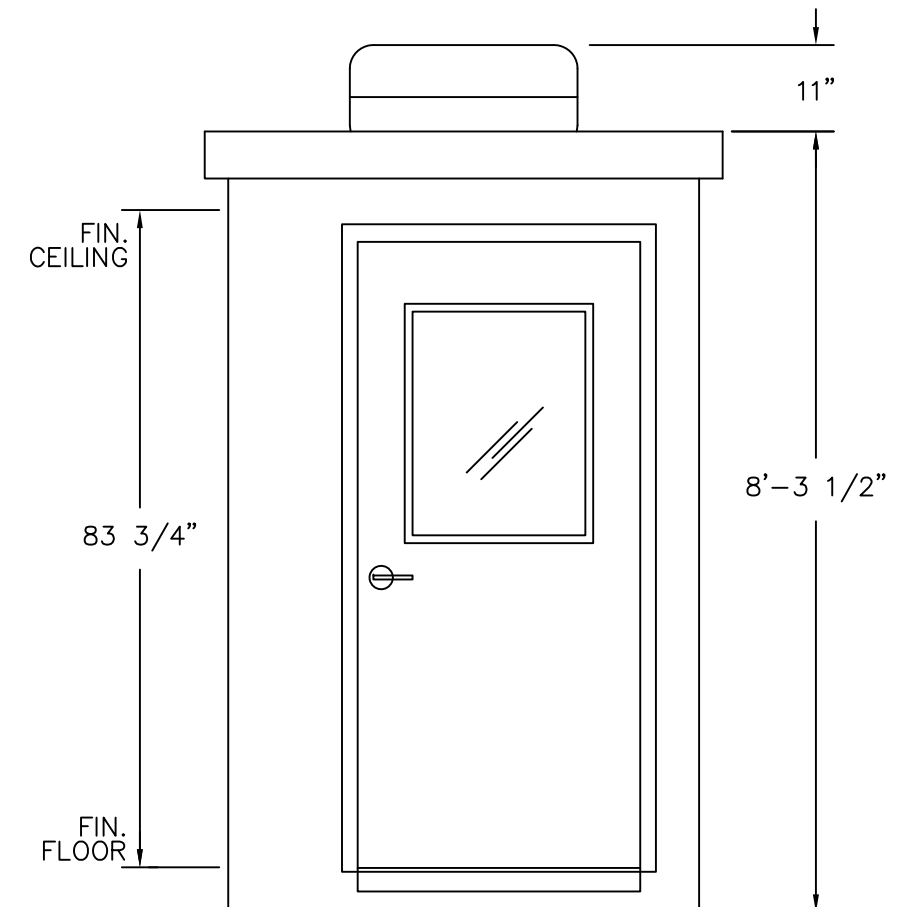

(C)
PLAN VIEW

	4133 SHORELINE DRIVE EARTH CITY, MO 63045 1-800-456-5464 www.portaking.com
	TITLE: Ballistic-Rated Guard Booth 4 - Plan View

ELEVATION D

ELEVATION C

ELEVATION B

	4133 SHORELINE DRIVE EARTH CITY, MO 63045 1-800-456-5464 www.portaking.com
	TITLE: Ballistic-Rated Guard Booth 4 - Elevation View