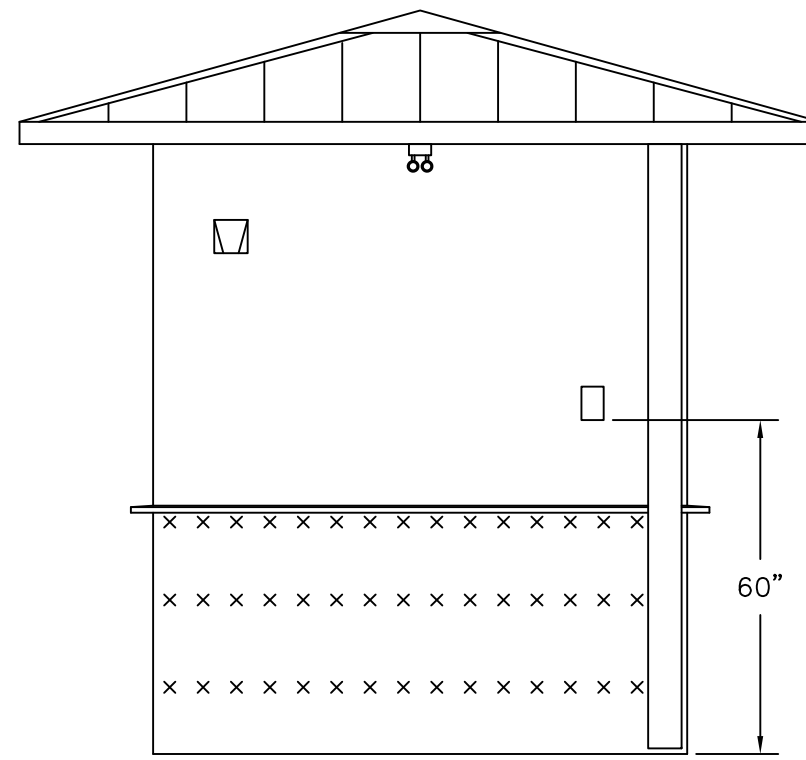

PLAN VIEW

PORTA-KING
 BUILDING SYSTEMS

4133 SHORELINE DRIVE
 EARTH CITY, MO 63045
 1-800-456-5464
 www.portaking.com

TITLE: Ballistic-Rated Guard Booth 6 - Plan View

ELEVATION A

ELEVATION B

ELEVATION C

ELEVATION D