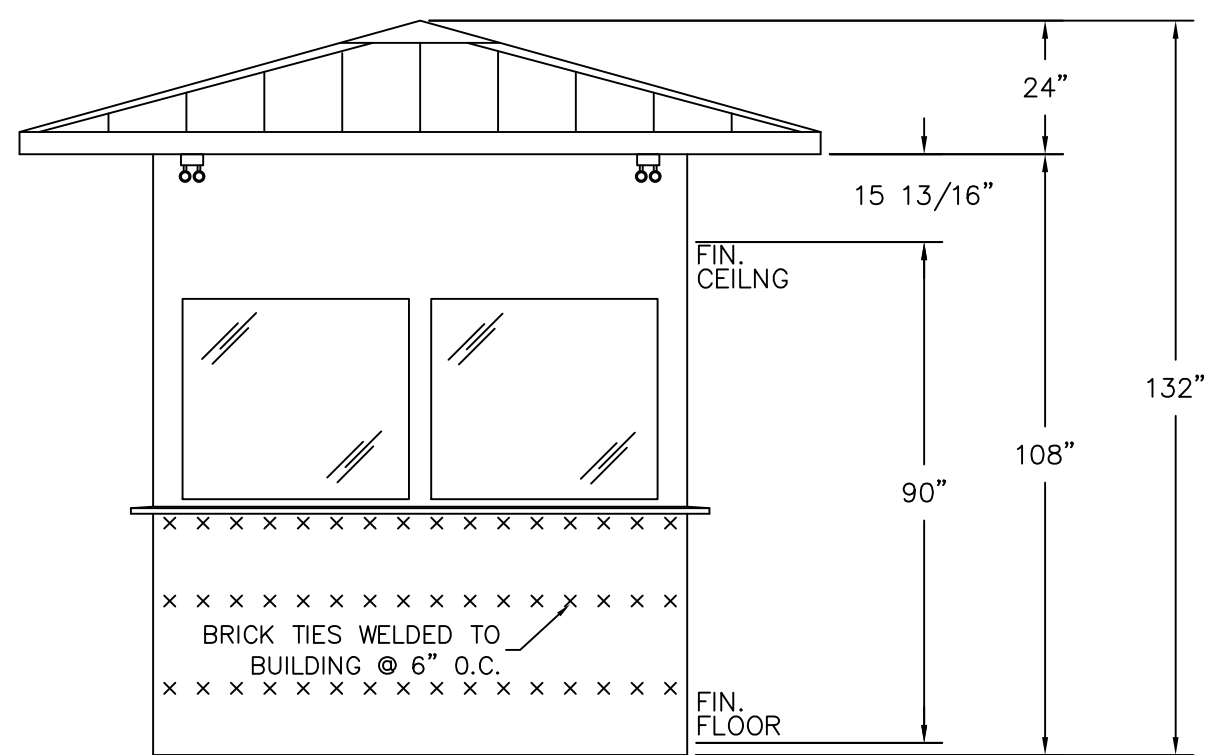

PLAN VIEW

PORTA-KING
 BUILDING SYSTEMS

4133 SHORELINE DRIVE
 EARTH CITY, MO 63045
 1-800-456-5464
 www.portaking.com

TITLE: Ballistic-Rated Guard Booth 6 - Plan View

ELEVATION A

ELEVATION B

ELEVATION C

ELEVATION D