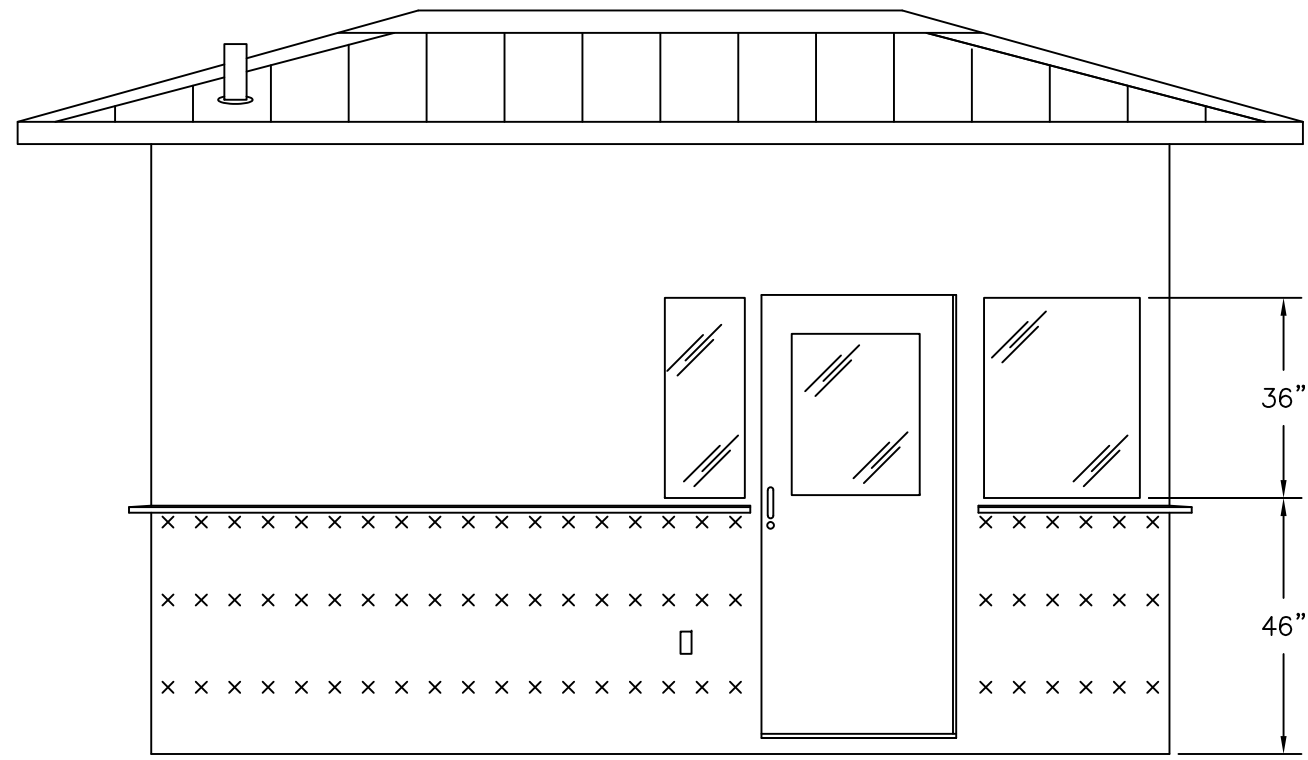

PLAN VIEW

PORTA-KING
 BUILDING SYSTEMS

4133 SHORELINE DRIVE
 EARTH CITY, MO 63045
 1-800-456-5464
 www.portaking.com

TITLE: Ballistic-Rated Guard Booth 6 - Plan View

ELEVATION A

ELEVATION B

ELEVATION C

ELEVATION D

PORTA-KING
BUILDING SYSTEMS

4133 SHORELINE DRIVE
EARTH CITY, MO 63045
1-800-456-5464
www.portaking.com

TITLE: Ballistic-Rated Guard Booth 6 – Elevation View