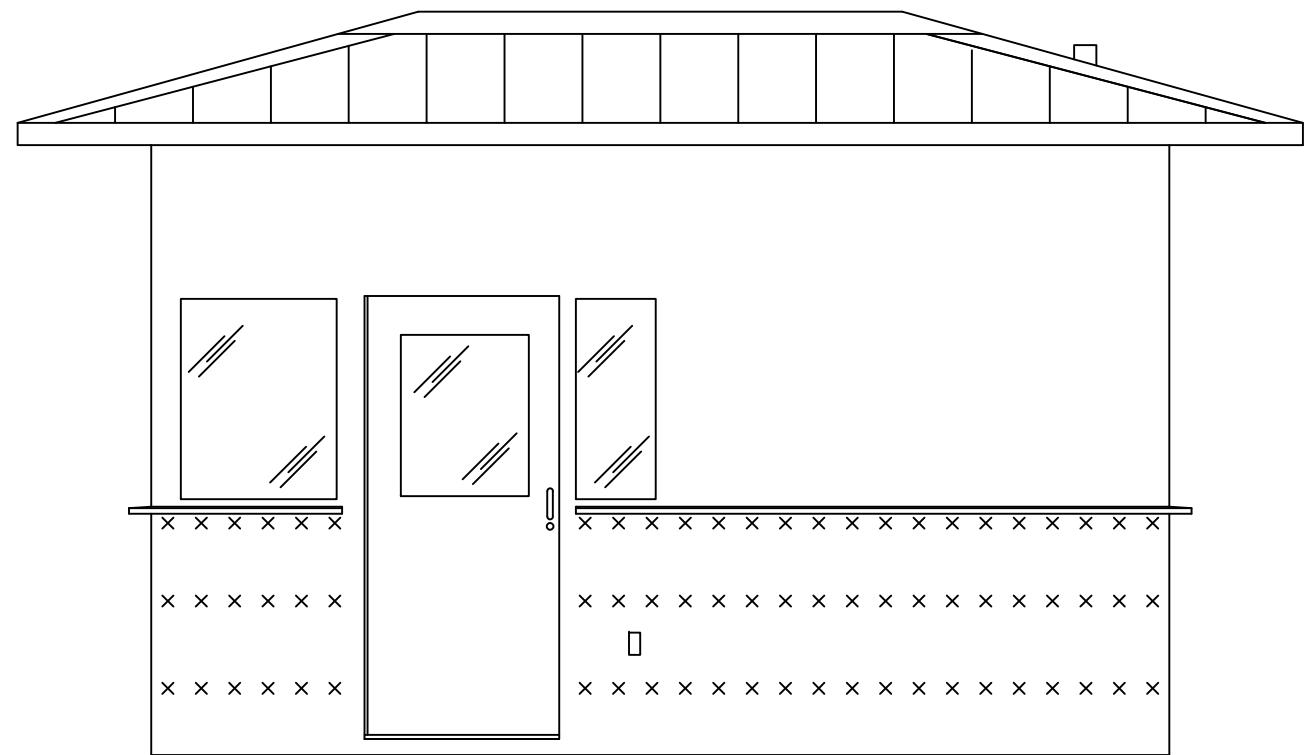

PLAN VIEW

PORTA-KING
 BUILDING SYSTEMS

4133 SHORELINE DRIVE
 EARTH CITY, MO 63045
 1-800-456-5464
 www.portaking.com

TITLE: Ballistic-Rated Guard Booth 6 - Plan View

ELEVATION A

ELEVATION B

ELEVATION C

ELEVATION D

PORTA-KING
BUILDING SYSTEMS

4133 SHORELINE DRIVE
EARTH CITY, MO 63045
1-800-456-5464
www.portaking.com

TITLE: Ballistic-Rated Guard Booth 6 – Elevation View