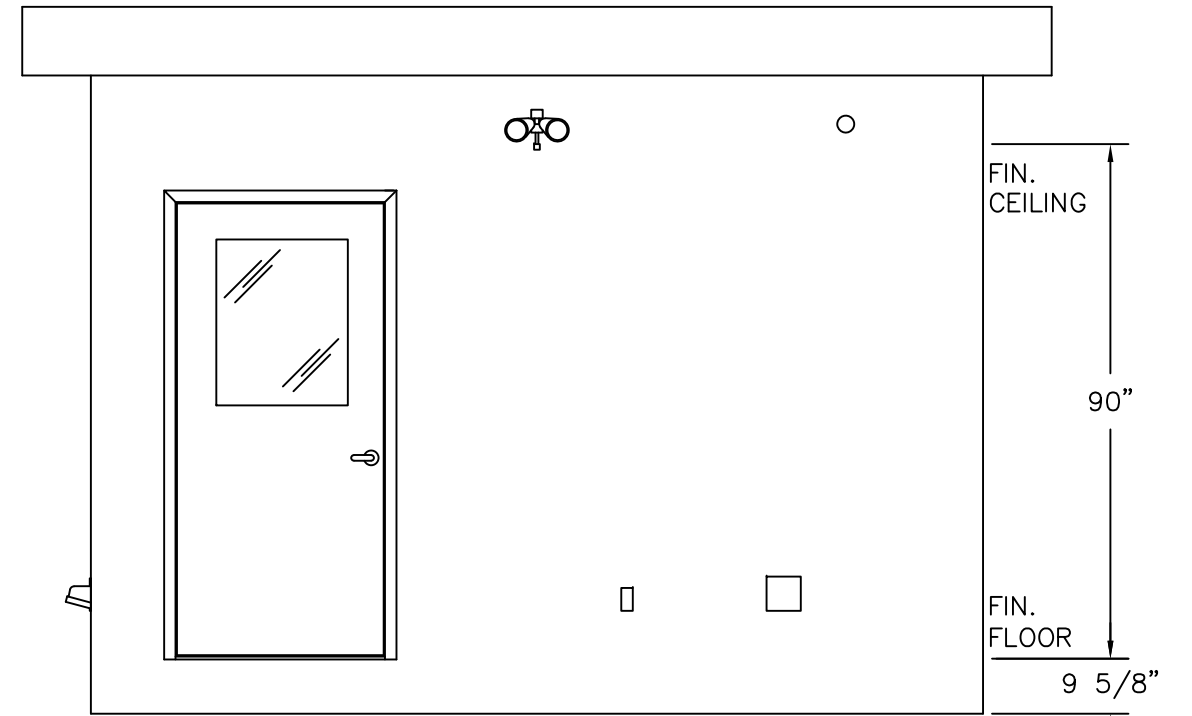

PLAN VIEW

PORTA-KING
BUILDING SYSTEMS

4133 SHORELINE DRIVE
 EARTH CITY, MO 63045
 1-800-456-5464
 www.portaking.com

TITLE: Ballistic-Rated Guard Booth 1 - Plan View

ELEVATION A

ELEVATION B

ELEVATION C

ELEVATION D