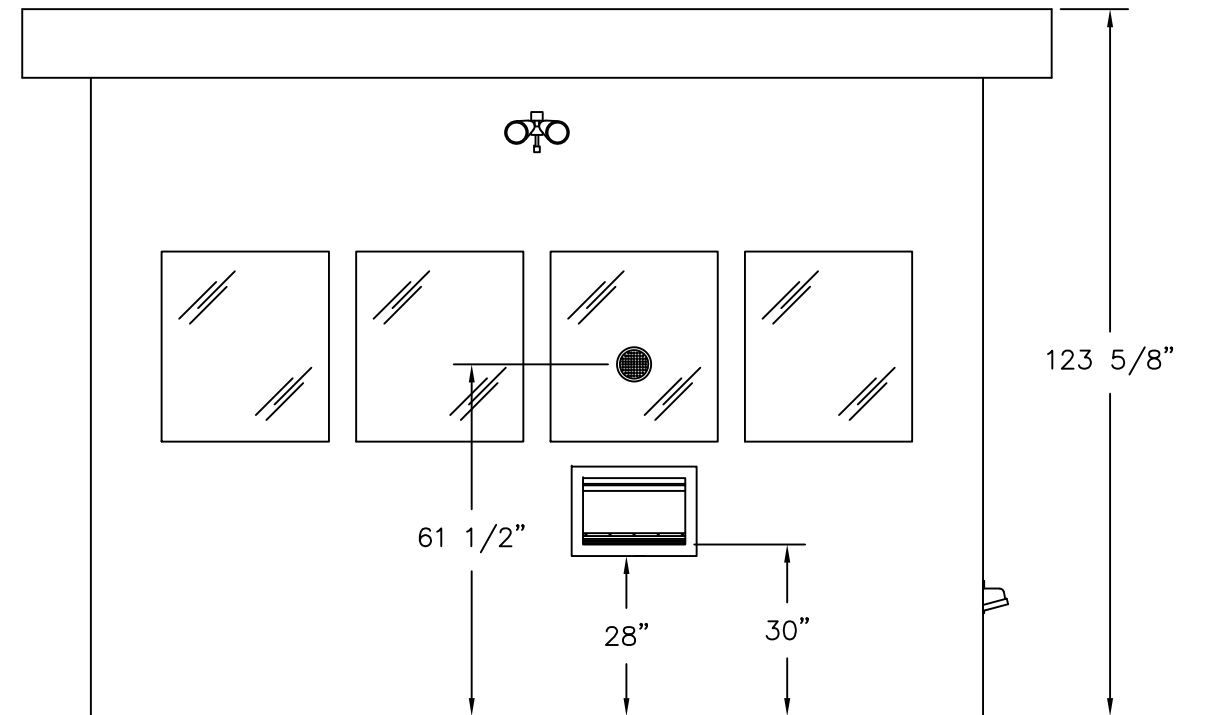

PLAN VIEW

PORTA-KING
BUILDING SYSTEMS

4133 SHORELINE DRIVE
 EARTH CITY, MO 63045
 1-800-456-5464
 www.portaking.com

TITLE: Ballistic-Rated Guard Booth 1 - Plan View

ELEVATION A

ELEVATION B

ELEVATION C

ELEVATION D