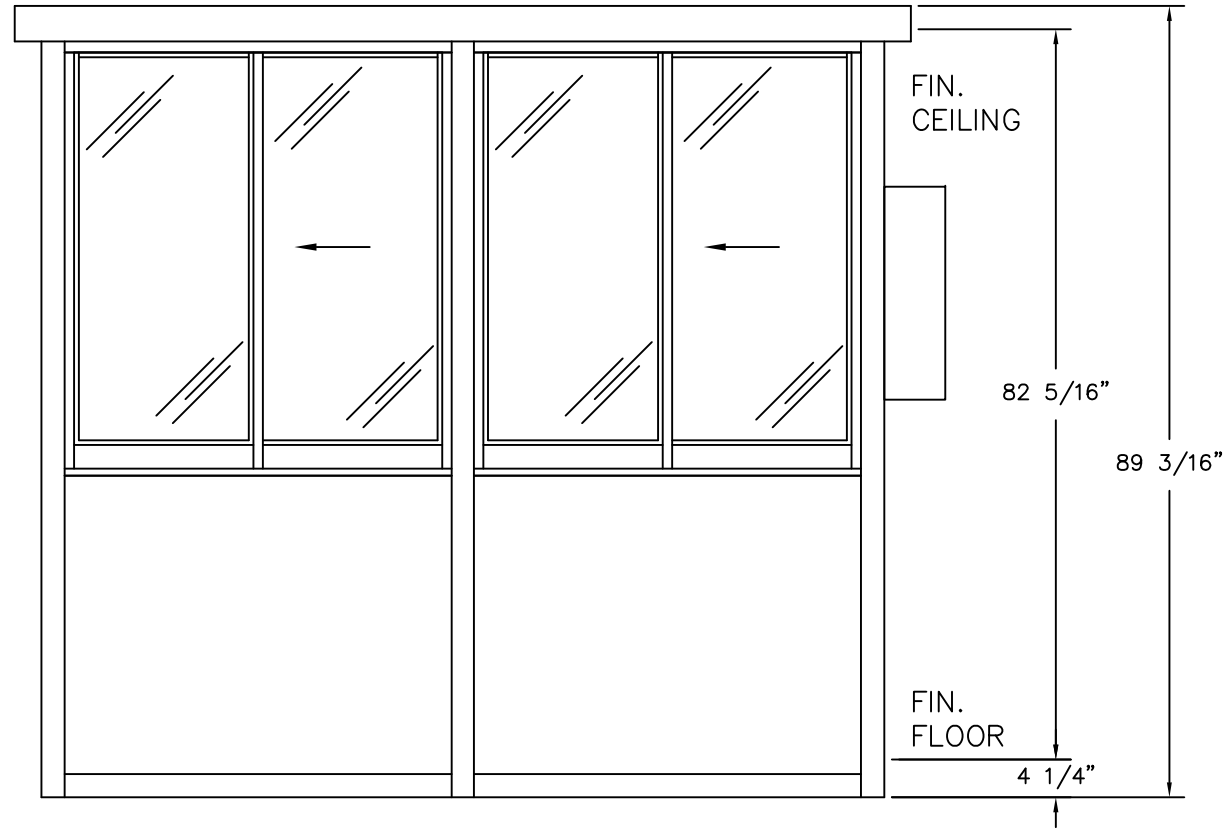

(C)  
PLAN VIEW

	4133 SHORELINE DRIVE EARTH CITY, MO 63045 1-800-456-5464 <a href="http://www.portaking.com">www.portaking.com</a>
	TITLE: Operator Booth – Plan View

ELEVATION A

ELEVATION B

ELEVATION C

ELEVATION D

	4133 SHORELINE DRIVE EARTH CITY, MO 63045 1-800-456-5464 www.portaking.com
	TITLE: Operator Booth – Elevation View