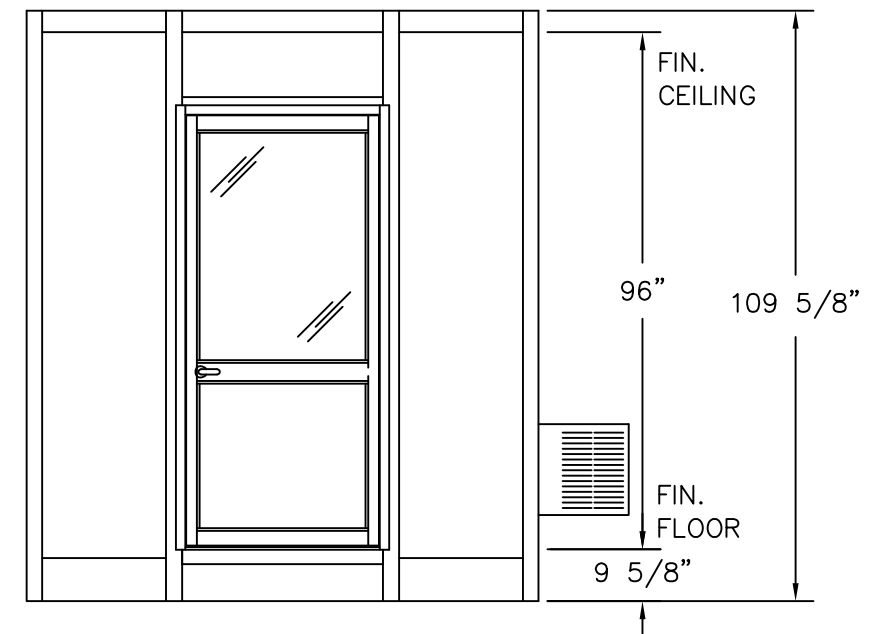

PLAN VIEW

	4133 SHORELINE DRIVE EARTH CITY, MO 63045 1-800-456-5464 www.portaking.com
	TITLE: Operator Booth 5 – Plan View

ELEVATION A

ELEVATION B

ELEVATION C

ELEVATION D

**PORTA-KING**  
BUILDING SYSTEMS

4133 SHORELINE DRIVE  
EARTH CITY, MO 63045  
1-800-456-5464  
www.portaking.com

TITLE: Operator Booth 5 – Elevation View