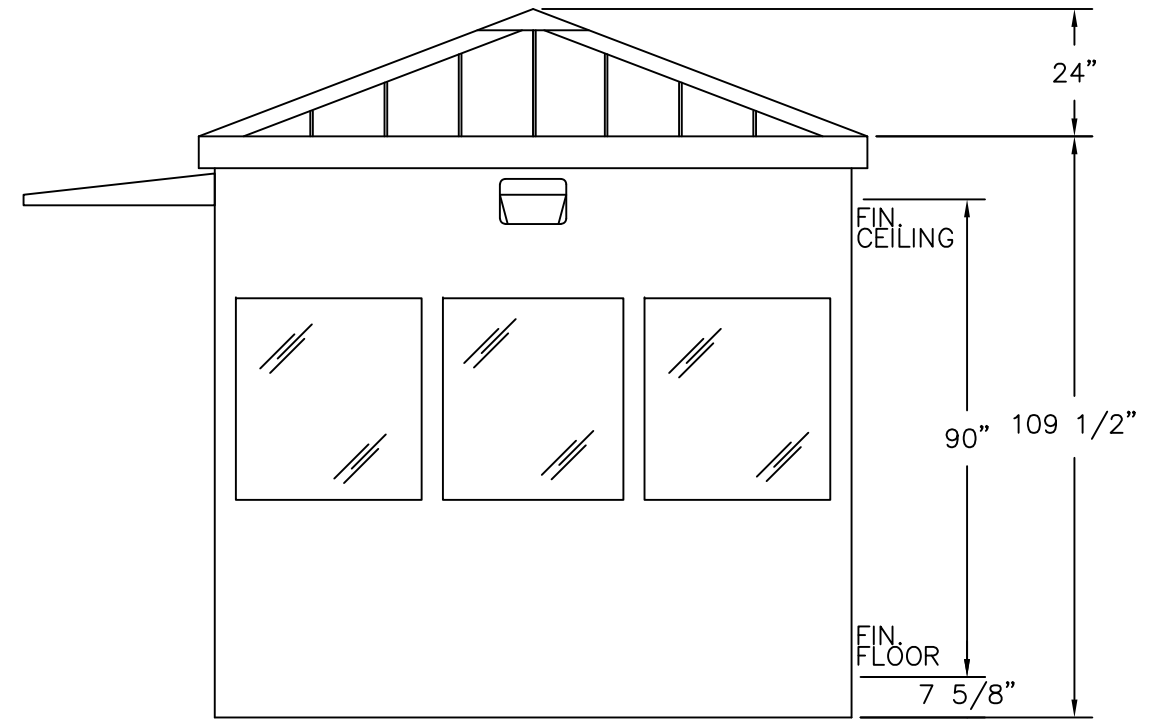

(C)
PLAN VIEW

PORTA-KING
BUILDING SYSTEMS

4133 SHORELINE DRIVE
EARTH CITY, MO 63045
1-800-456-5464
www.portaking.com

TITLE: Operator Booth 8 - Plan View

ELEVATION A

ELEVATION B

ELEVATION C

ELEVATION D

TITLE: Operator Booth 8 – Elevation View w/ Mezzanine