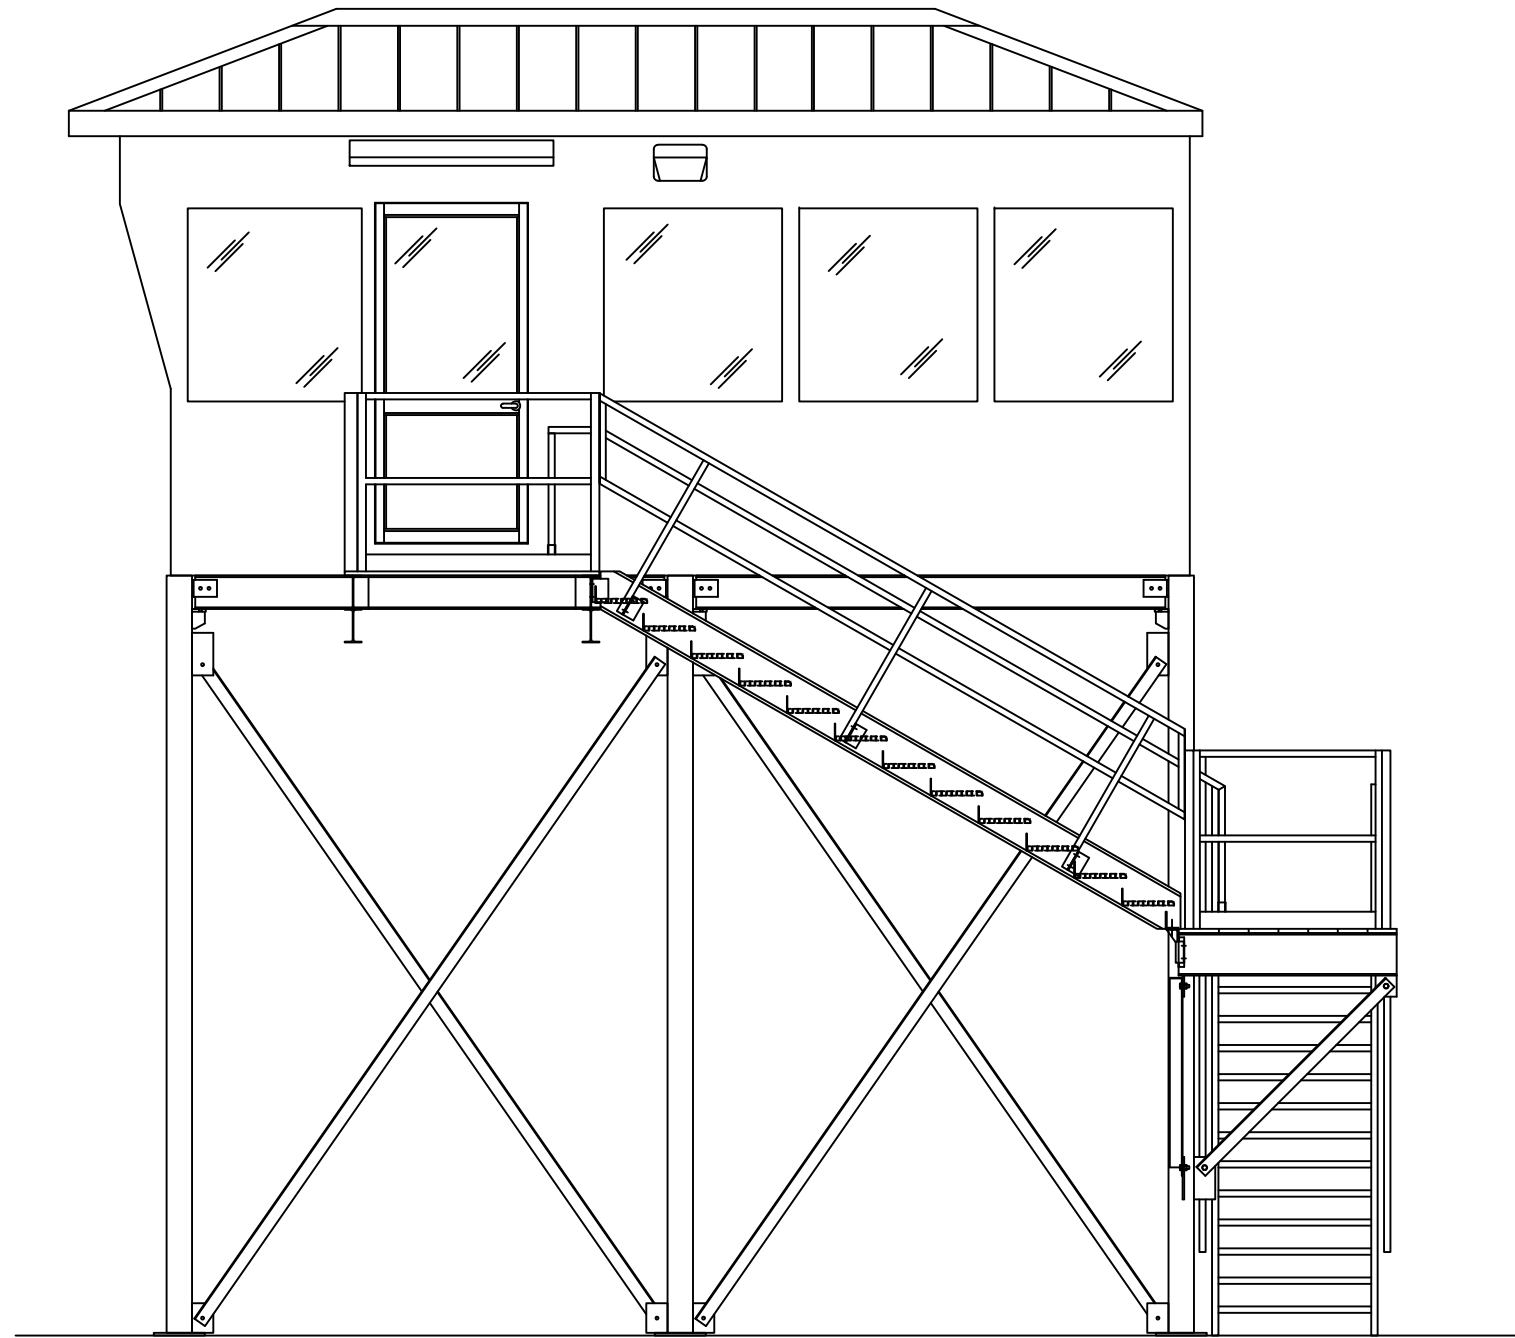

(C)
PLAN VIEW

PORTA-KING
BUILDING SYSTEMS

4133 SHORELINE DRIVE
EARTH CITY, MO 63045
1-800-456-5464
www.portaking.com

TITLE: Operator Booth 8 - Plan View

ELEVATION A

ELEVATION B

ELEVATION C

ELEVATION D

	4133 SHORELINE DRIVE EARTH CITY, MO 63045 1-800-456-5464 www.portaking.com
	TITLE: Operator Booth 8 – Elevation View

ELEVATION B

ELEVATION C

PORTA-KING
BUILDING SYSTEMS

4133 SHORELINE DRIVE
EARTH CITY, MO 63045
1-800-456-5464
www.portaking.com

TITLE: Operator Booth 8 – Elevation View w/ Mezzanine