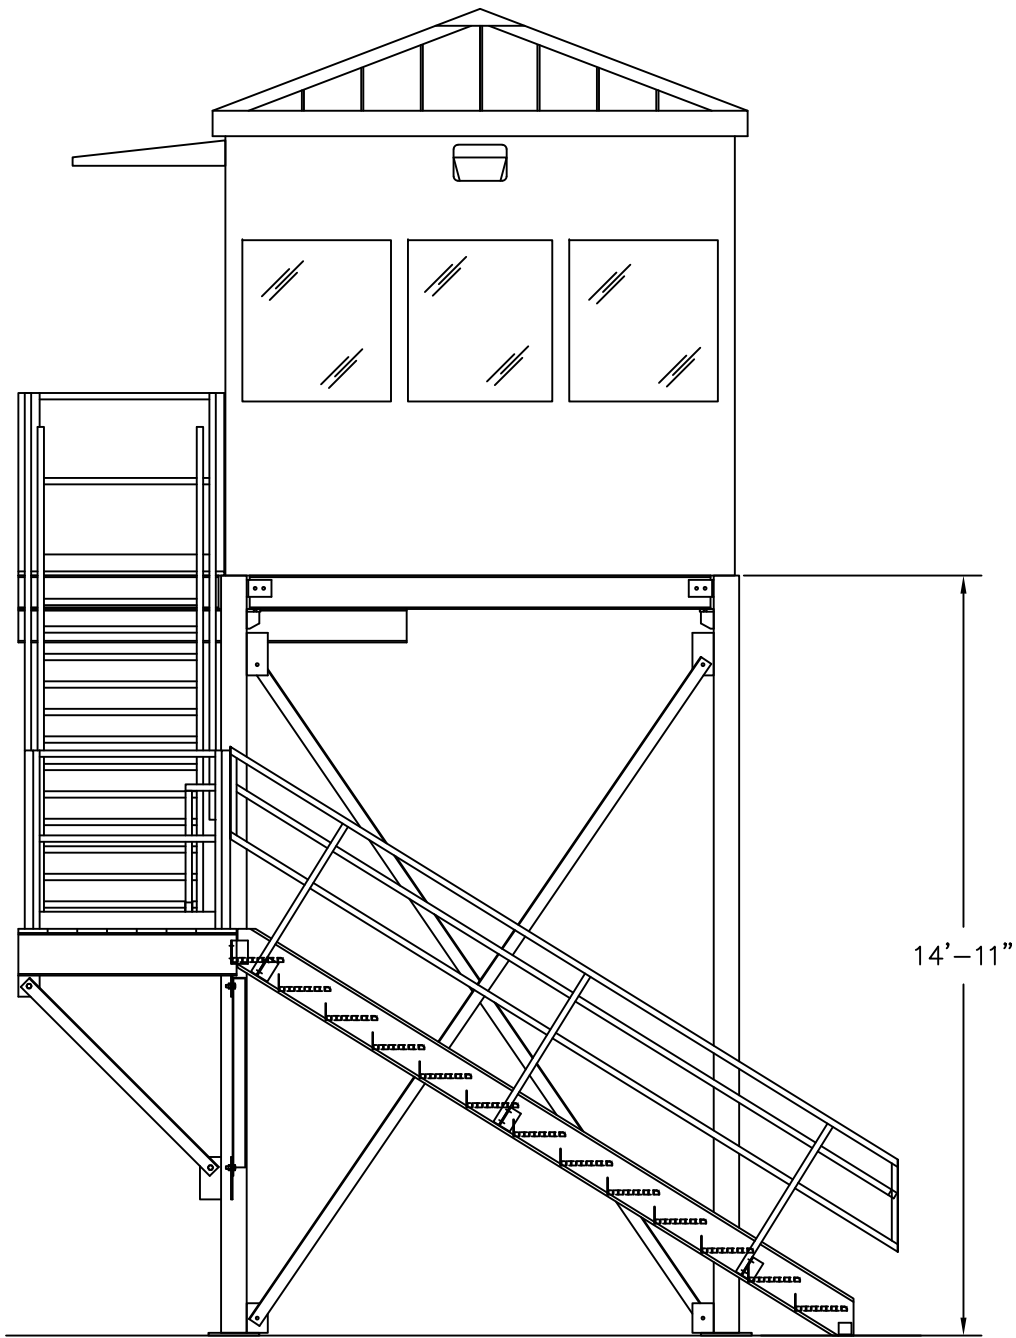

(C)
PLAN VIEW

PORTA-KING
BUILDING SYSTEMS

4133 SHORELINE DRIVE
EARTH CITY, MO 63045
1-800-456-5464
www.portaking.com

TITLE: Operator Booth 8 - Plan View

ELEVATION A

ELEVATION B

ELEVATION C

ELEVATION D

	4133 SHORELINE DRIVE EARTH CITY, MO 63045 1-800-456-5464 www.portaking.com
	TITLE: Operator Booth 8 – Elevation View

ELEVATION B

ELEVATION C

PORTA-KING
BUILDING SYSTEMS

4133 SHORELINE DRIVE
EARTH CITY, MO 63045
1-800-456-5464
www.portaking.com

TITLE: Operator Booth 8 – Elevation View w/ Mezzanine