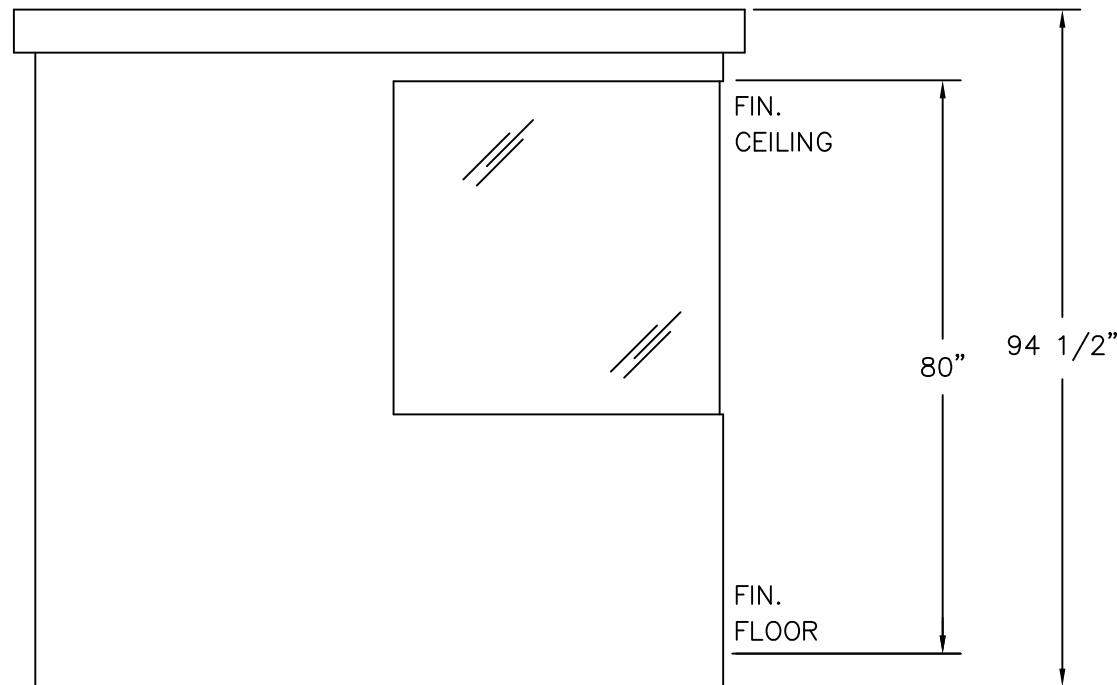

ELEVATION D

	4133 SHORELINE DRIVE EARTH CITY, MO 63045 1-800-456-5464 www.portaking.com
	TITLE: Operator Booth 9 – Elevation View