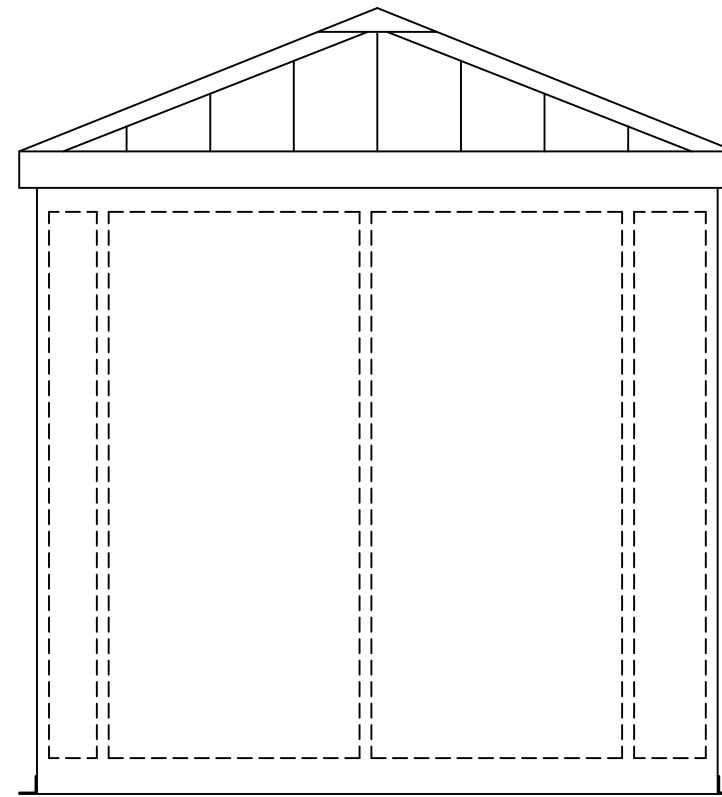

(C)
PLAN VIEW

	4133 SHORELINE DRIVE EARTH CITY, MO 63045 1-800-456-5464 www.portaking.com
	TITLE: Outdoor Restroom 3 – Plan View

ELEVATION A

ELEVATION B

ELEVATION C

ELEVATION D

7 5/8"

24"

107 5/8"

90"

FIN.
CEILING

FIN.
FLOOR

PORTA-KING
BUILDING SYSTEMS

4133 SHORELINE DRIVE
EARTH CITY, MO 63045
1-800-456-5464
www.portaking.com

TITLE: Outdoor Restroom 3 – Elevation View