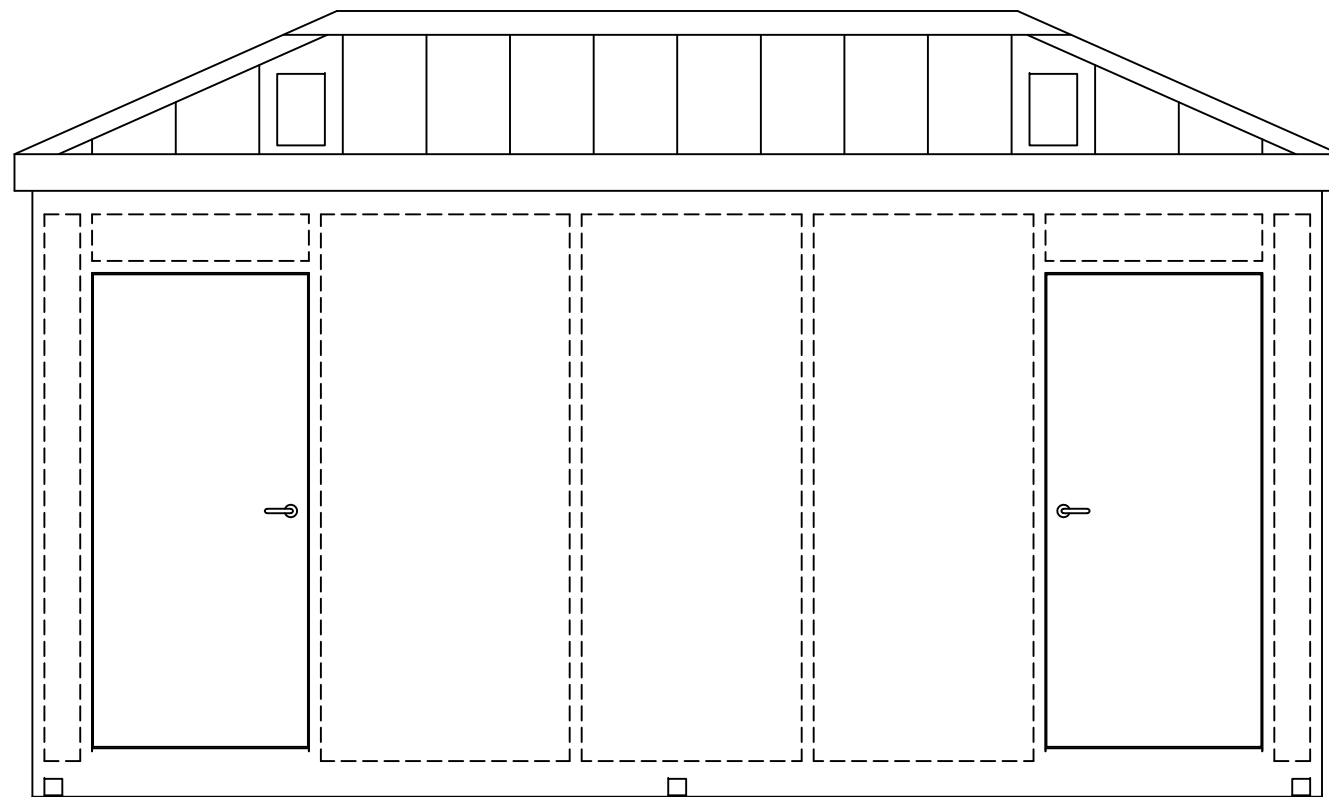

(C)
PLAN VIEW

	4133 SHORELINE DRIVE EARTH CITY, MO 63045 1-800-456-5464 www.portaking.com
	TITLE: Outdoor Restroom 3 – Plan View

ELEVATION A

ELEVATION B

ELEVATION C

ELEVATION D

7 5/8"

24"

107 5/8"

90"

FIN.
CEILING

FIN.
FLOOR

PORTA-KING
BUILDING SYSTEMS

4133 SHORELINE DRIVE
EARTH CITY, MO 63045
1-800-456-5464
www.portaking.com

TITLE: Outdoor Restroom 3 – Elevation View