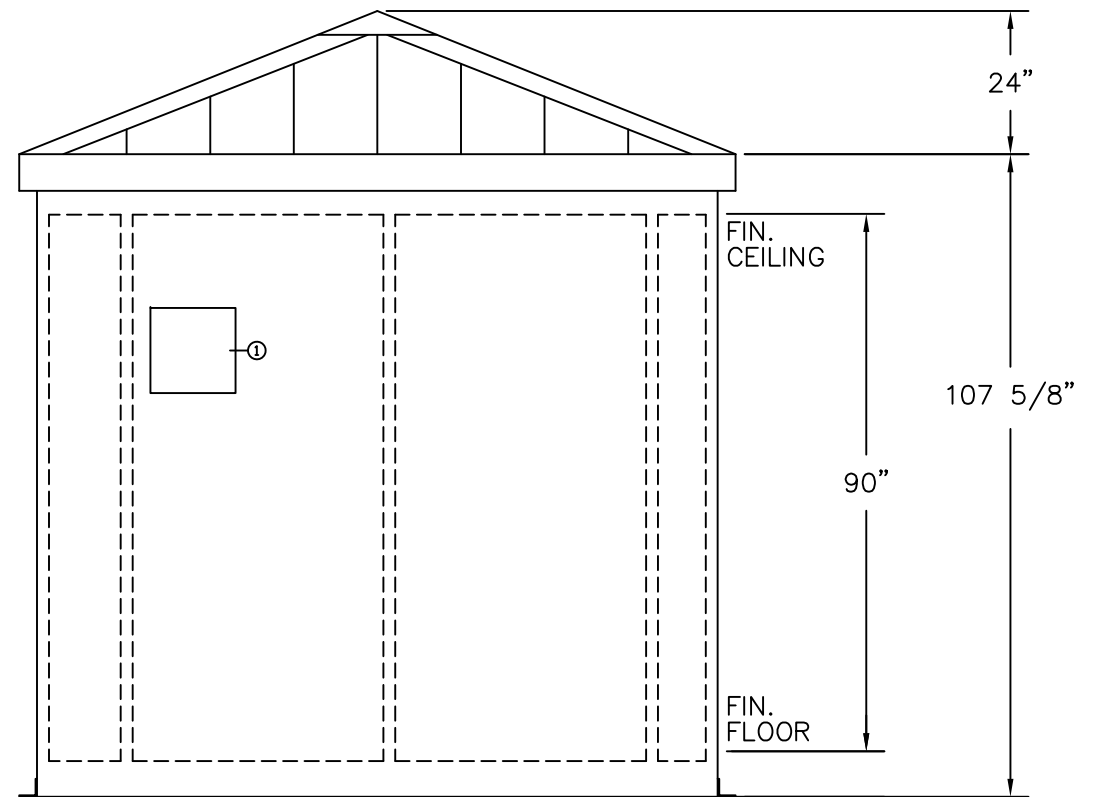

(C)
PLAN VIEW

	4133 SHORELINE DRIVE EARTH CITY, MO 63045 1-800-456-5464 www.portaking.com
	TITLE: Outdoor Restroom 3 – Plan View

ELEVATION A

ELEVATION B

ELEVATION C

ELEVATION D

7 5/8"

24"

107 5/8"

90"

FIN.
CEILING

FIN.
FLOOR

PORTA-KING
BUILDING SYSTEMS

4133 SHORELINE DRIVE
EARTH CITY, MO 63045
1-800-456-5464
www.portaking.com

TITLE: Outdoor Restroom 3 – Elevation View