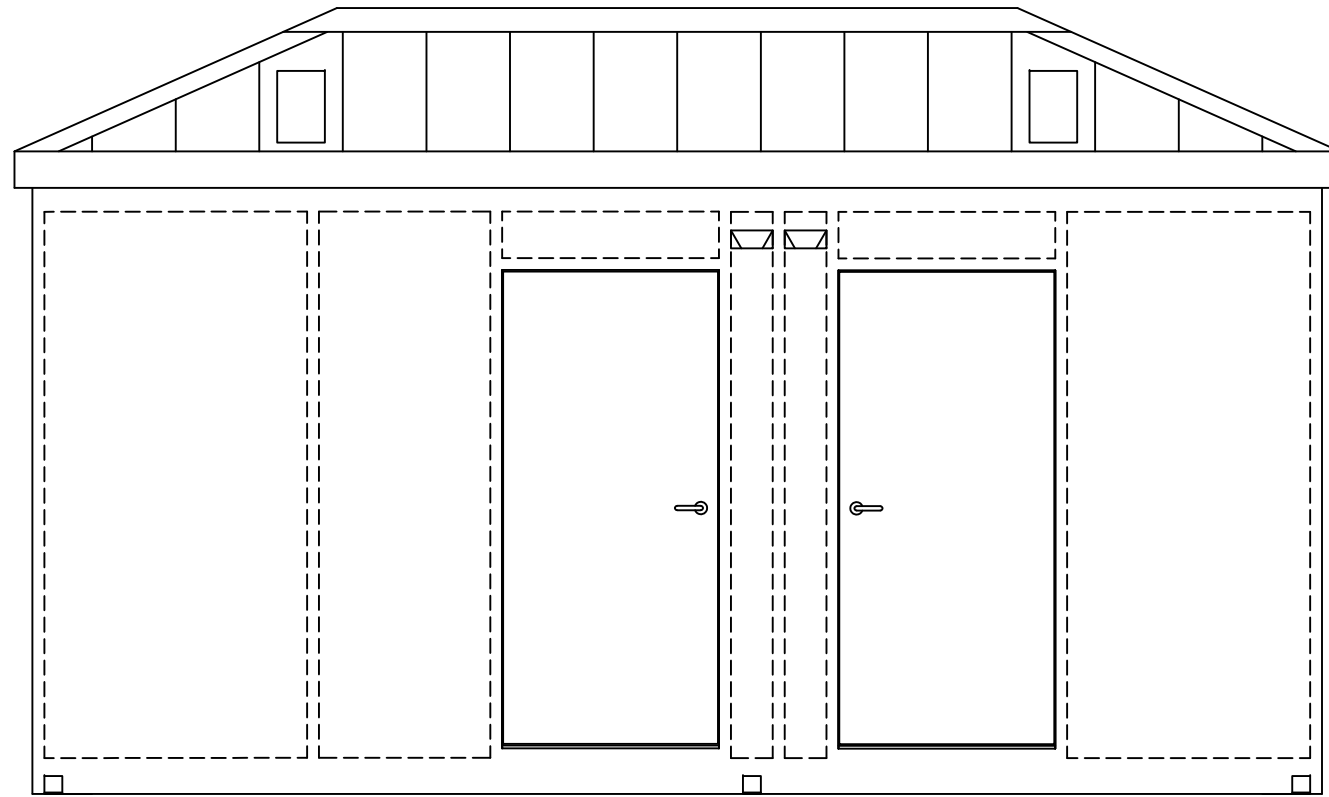

(C)
PLAN VIEW

	4133 SHORELINE DRIVE EARTH CITY, MO 63045 1-800-456-5464 www.portaking.com
	TITLE: Outdoor Restroom 3 – Plan View

ELEVATION A

ELEVATION B

ELEVATION C

ELEVATION D

7 5/8"

24"

107 5/8"

90"

FIN.
CEILING

FIN.
FLOOR

PORTA-KING
BUILDING SYSTEMS

4133 SHORELINE DRIVE
EARTH CITY, MO 63045
1-800-456-5464
www.portaking.com

TITLE: Outdoor Restroom 3 – Elevation View