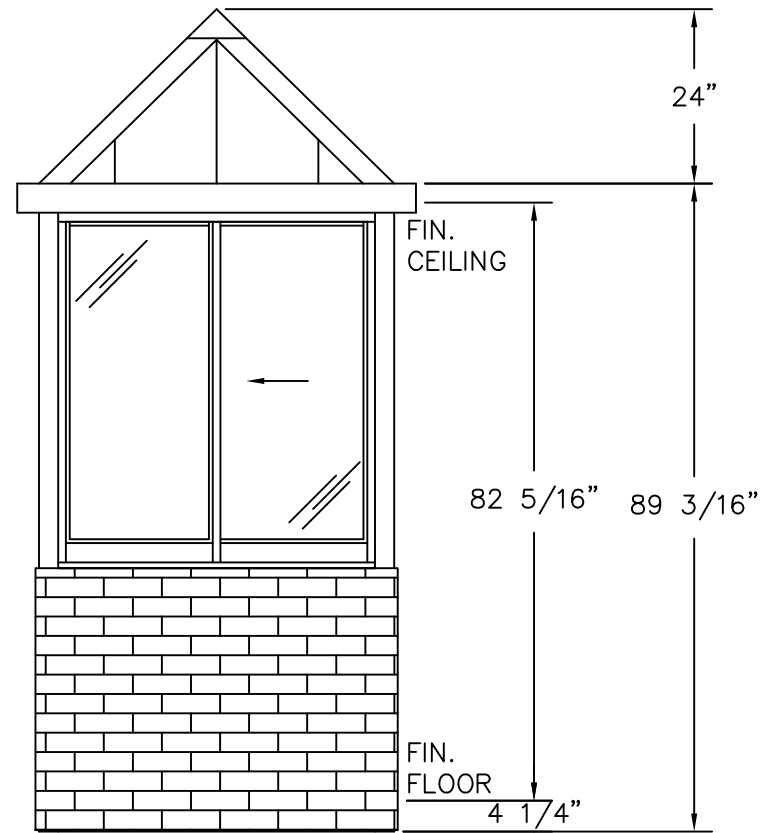

ELEVATION D

PORTA-KING
BUILDING SYSTEMS

4133 SHORELINE DRIVE
EARTH CITY, MO 63045
1-800-456-5464
www.portaking.com

TITLE: Parking Booth 4 – Elevation View