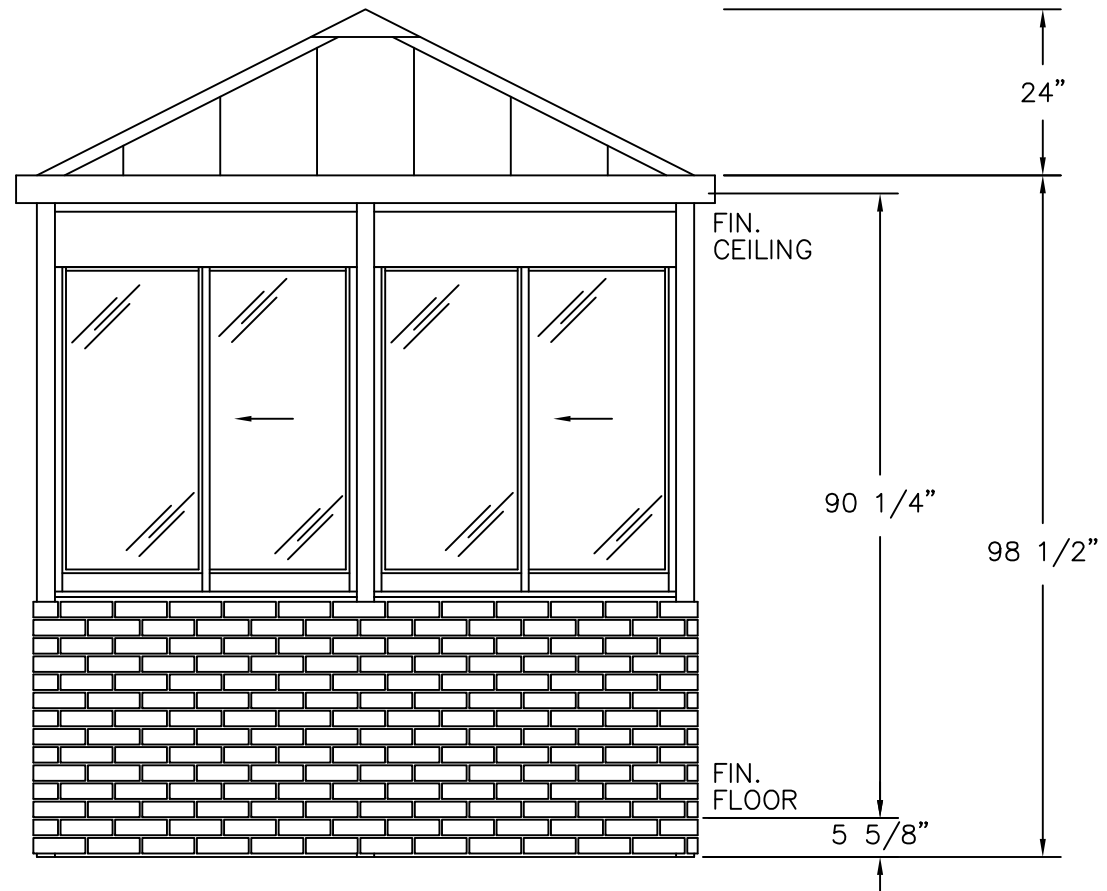

PLAN VIEW

PORTA-KING
BUILDING SYSTEMS

4133 SHORELINE DRIVE
EARTH CITY, MO 63045
1-800-456-5464
www.portaking.com

TITLE: Parking Booth 7 - Plan View

ELEVATION A

ELEVATION B

ELEVATION C

ELEVATION D

PORTA-KING
BUILDING SYSTEMS

4133 SHORELINE DRIVE
EARTH CITY, MO 63045
1-800-456-5464
www.portaking.com

TITLE: Parking Booth 7 – Elevation View