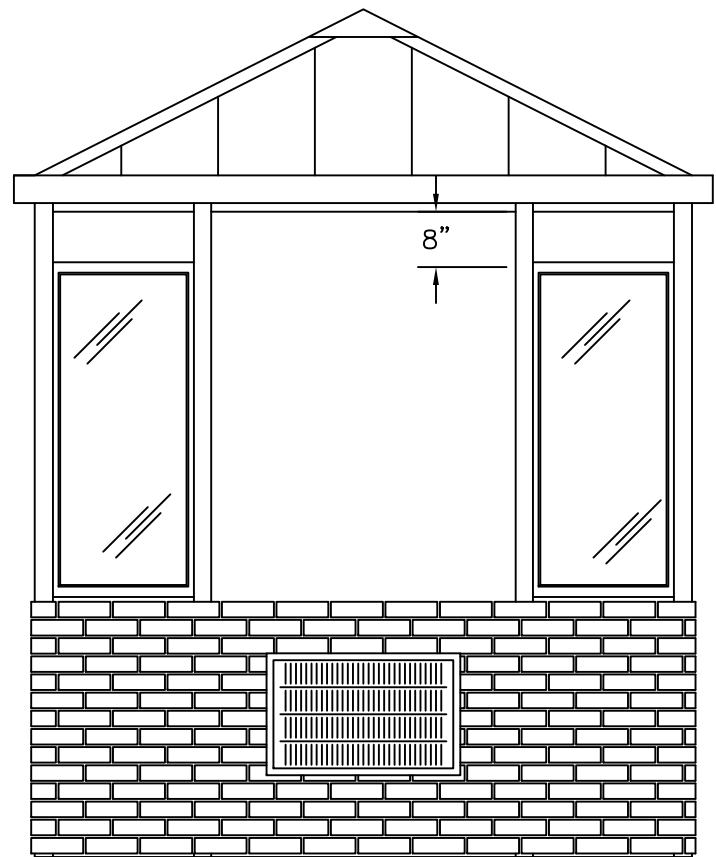

PLAN VIEW

PORTA-KING
BUILDING SYSTEMS

4133 SHORELINE DRIVE
EARTH CITY, MO 63045
1-800-456-5464
www.portaking.com

TITLE: Parking Booth 7 - Plan View

ELEVATION A

ELEVATION B

ELEVATION C

ELEVATION D