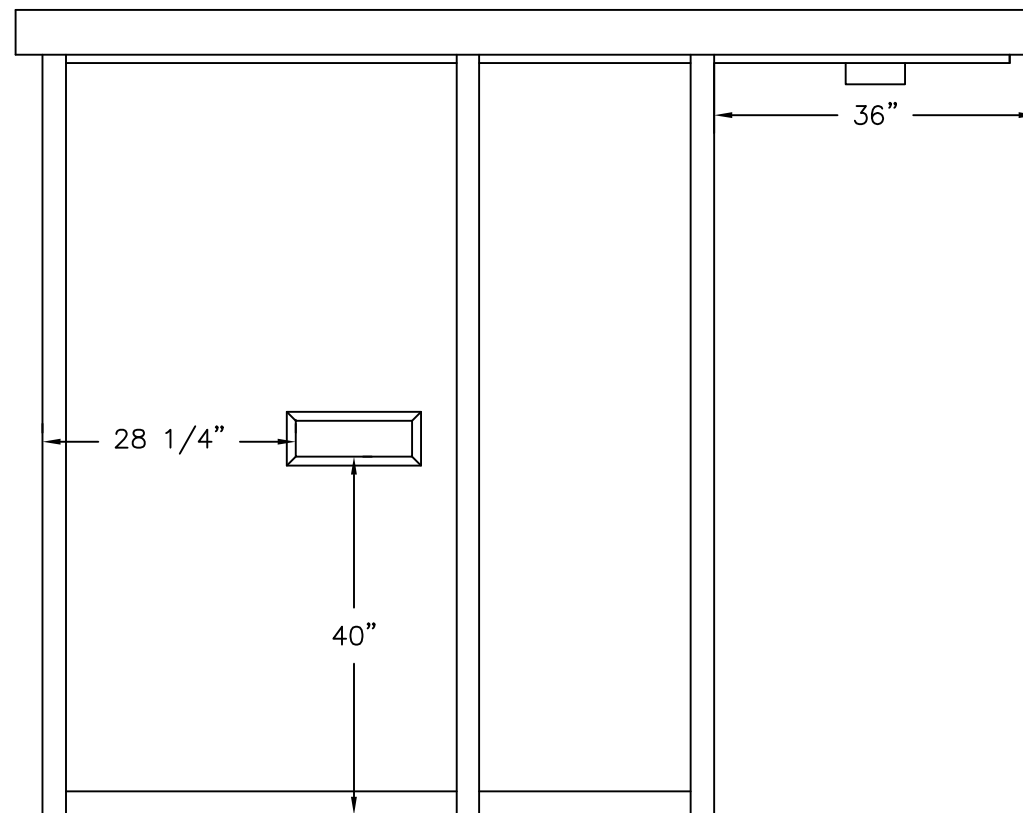

(C)
PLAN VIEW

PORTA-KING
BUILDING SYSTEMS

4133 SHORELINE DRIVE
EARTH CITY, MO 63045
1-800-456-5464
www.portaking.com

TITLE: Portable Ticket Booth 2 - Plan View

ELEVATION A

ELEVATION B

ELEVATION C

ELEVATION D