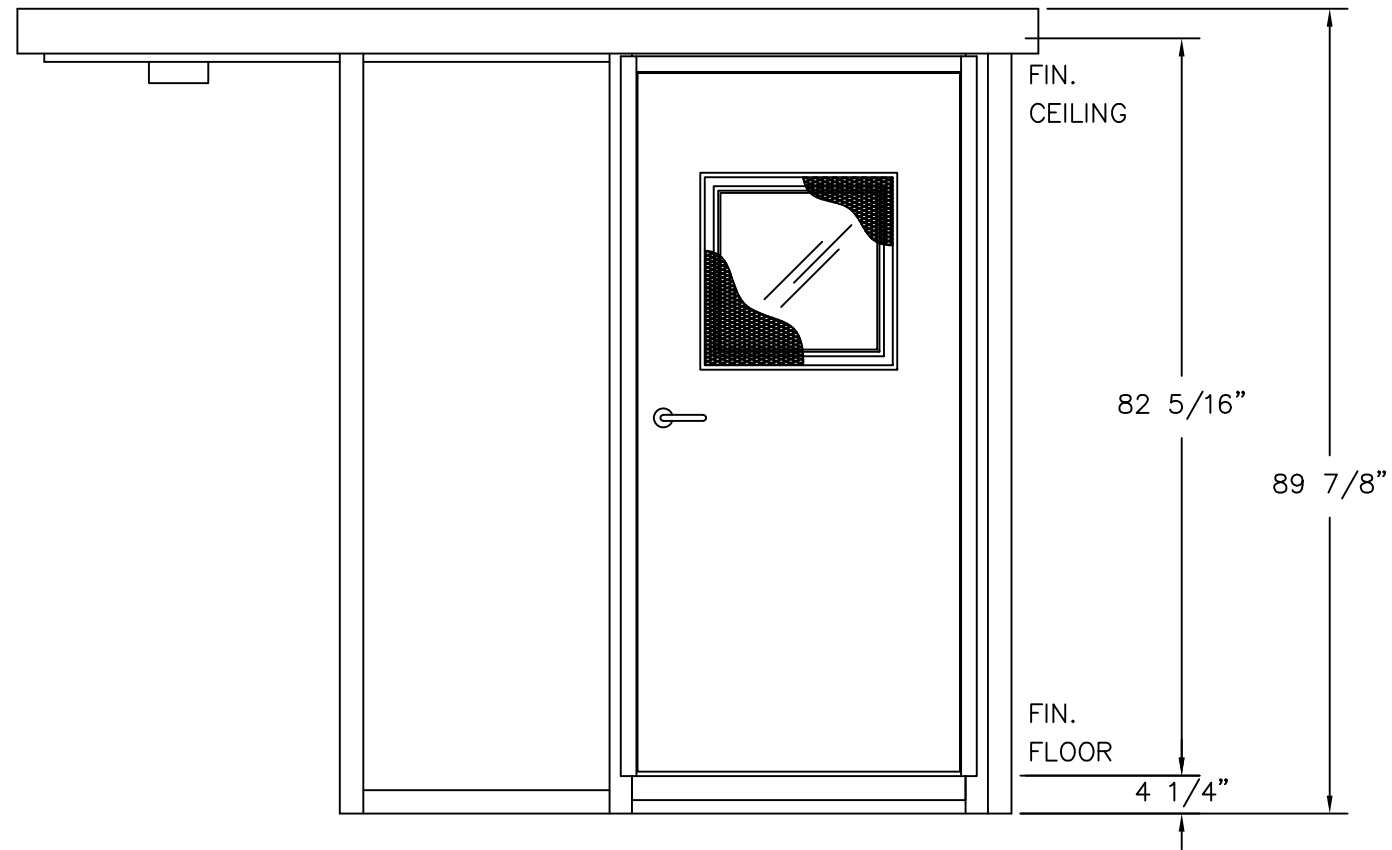

(C)
PLAN VIEW

PORTA-KING
BUILDING SYSTEMS

4133 SHORELINE DRIVE
EARTH CITY, MO 63045
1-800-456-5464
www.portaking.com

TITLE: Portable Ticket Booth 2 - Plan View

ELEVATION A

ELEVATION B

ELEVATION C

ELEVATION D