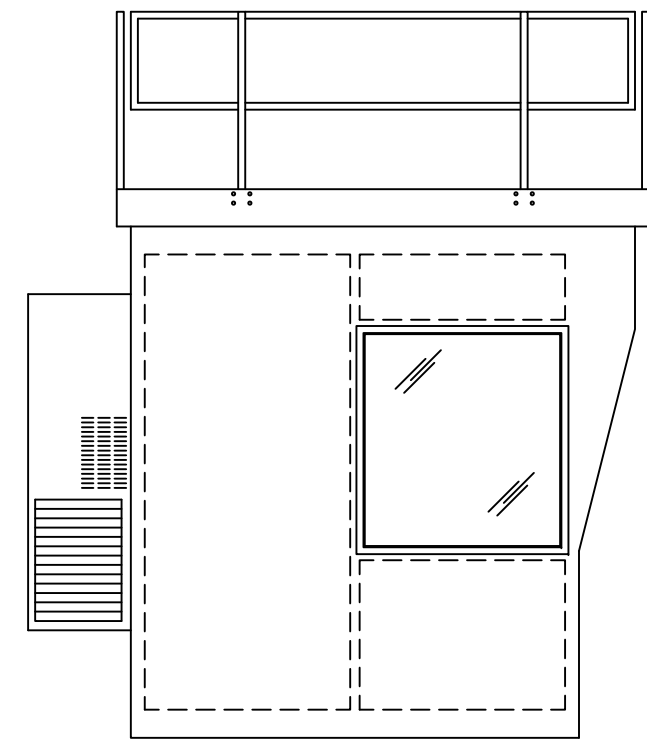

	4133 SHORELINE DRIVE EARTH CITY, MO 63045 1-800-456-5464 www.portaking.com
	TITLE: Prefabricated Press Box – Plan View

ELEVATION A

ELEVATION B

ELEVATION C

ELEVATION D

 4133 SHORELINE DRIVE
 EARTH CITY, MO 63045
 1-800-456-5464
 www.portaking.com

TITLE: Prefabricated Press Box – Elevation View