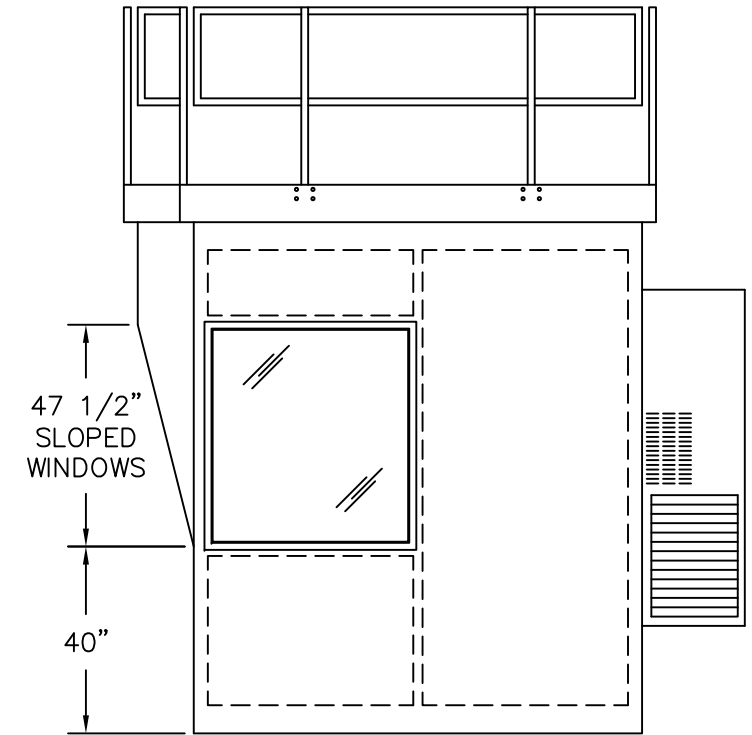

	4133 SHORELINE DRIVE EARTH CITY, MO 63045 1-800-456-5464 www.portaking.com
	TITLE: Prefabricated Press Box – Plan View

ELEVATION A

ELEVATION B

ELEVATION C

ELEVATION D

 4133 SHORELINE DRIVE
 EARTH CITY, MO 63045
 1-800-456-5464
 www.portaking.com

TITLE: Prefabricated Press Box – Elevation View