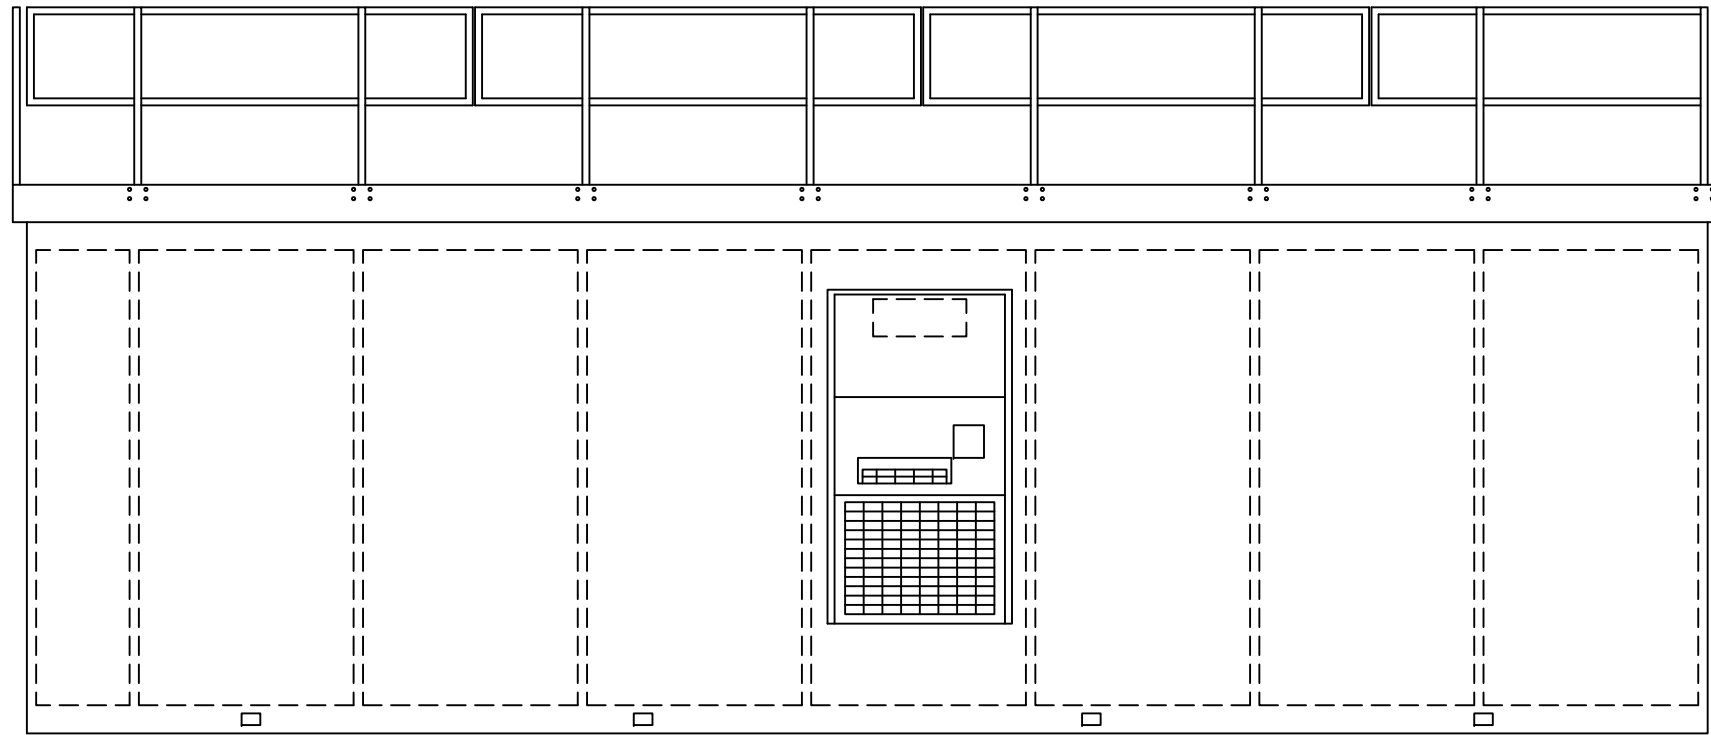

	4133 SHORELINE DRIVE EARTH CITY, MO 63045 1-800-456-5464 www.portaking.com
	TITLE: Prefabricated Press Box – Plan View

ELEVATION A

ELEVATION B

ELEVATION C

ELEVATION D

 4133 SHORELINE DRIVE
 EARTH CITY, MO 63045
 1-800-456-5464
 www.portaking.com

TITLE: Prefabricated Press Box – Elevation View