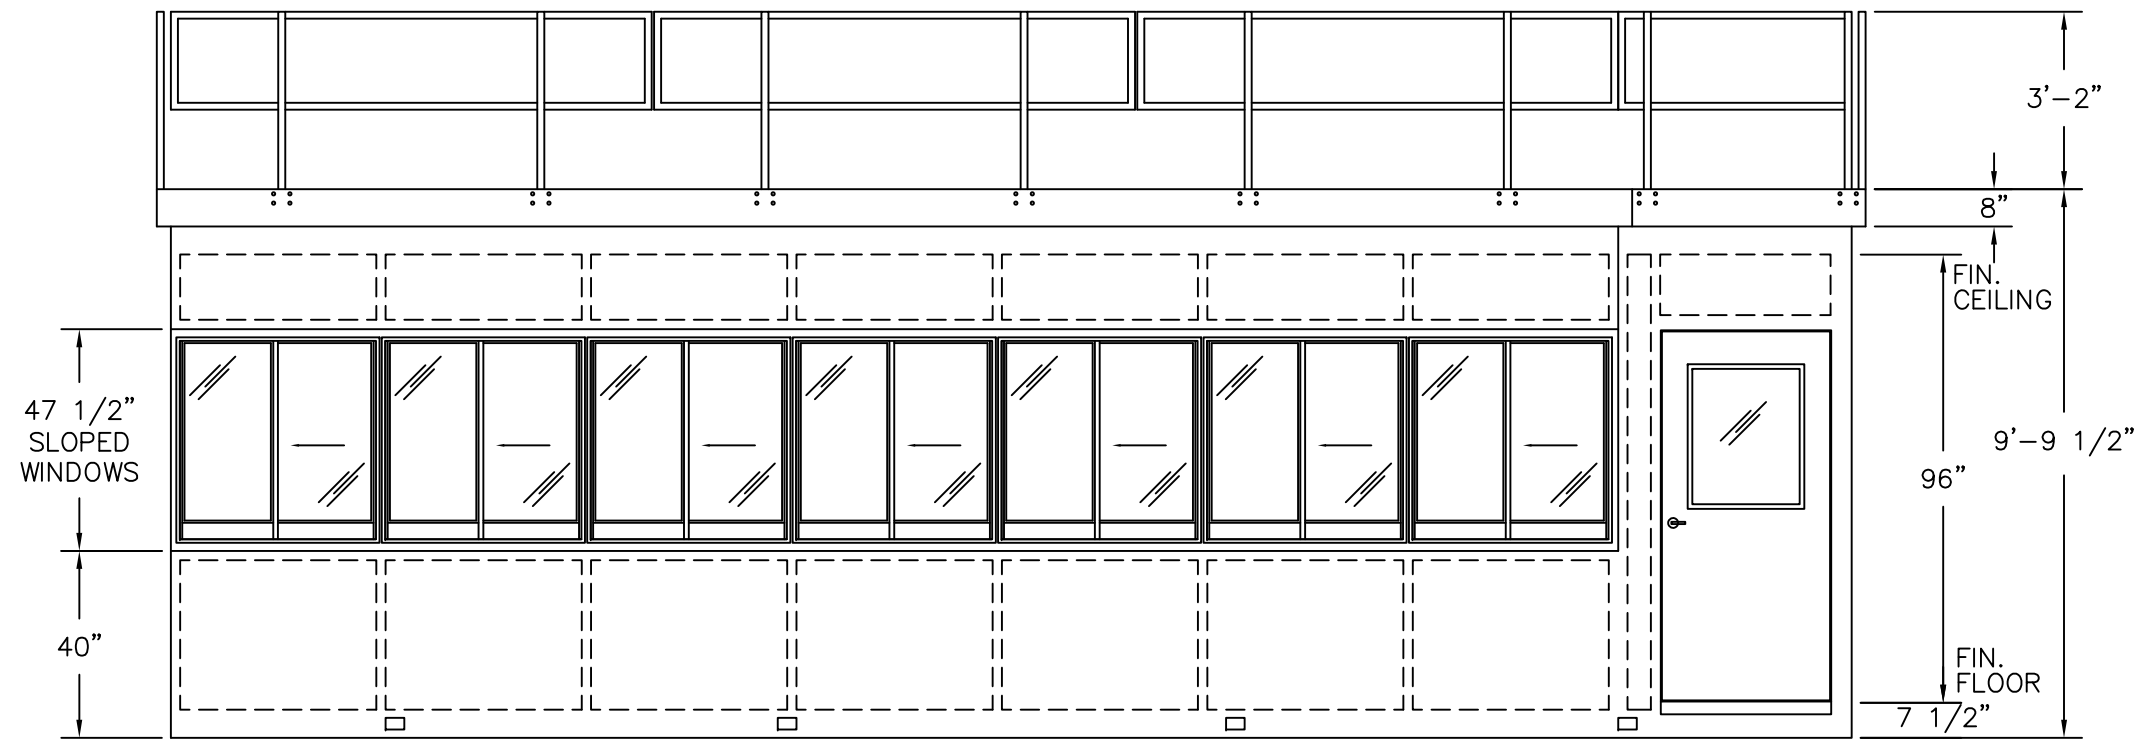

	4133 SHORELINE DRIVE EARTH CITY, MO 63045 1-800-456-5464 www.portaking.com
	TITLE: Prefabricated Press Box – Plan View

ELEVATION A

ELEVATION B

ELEVATION C

ELEVATION D

 4133 SHORELINE DRIVE
 EARTH CITY, MO 63045
 1-800-456-5464
 www.portaking.com

TITLE: Prefabricated Press Box – Elevation View