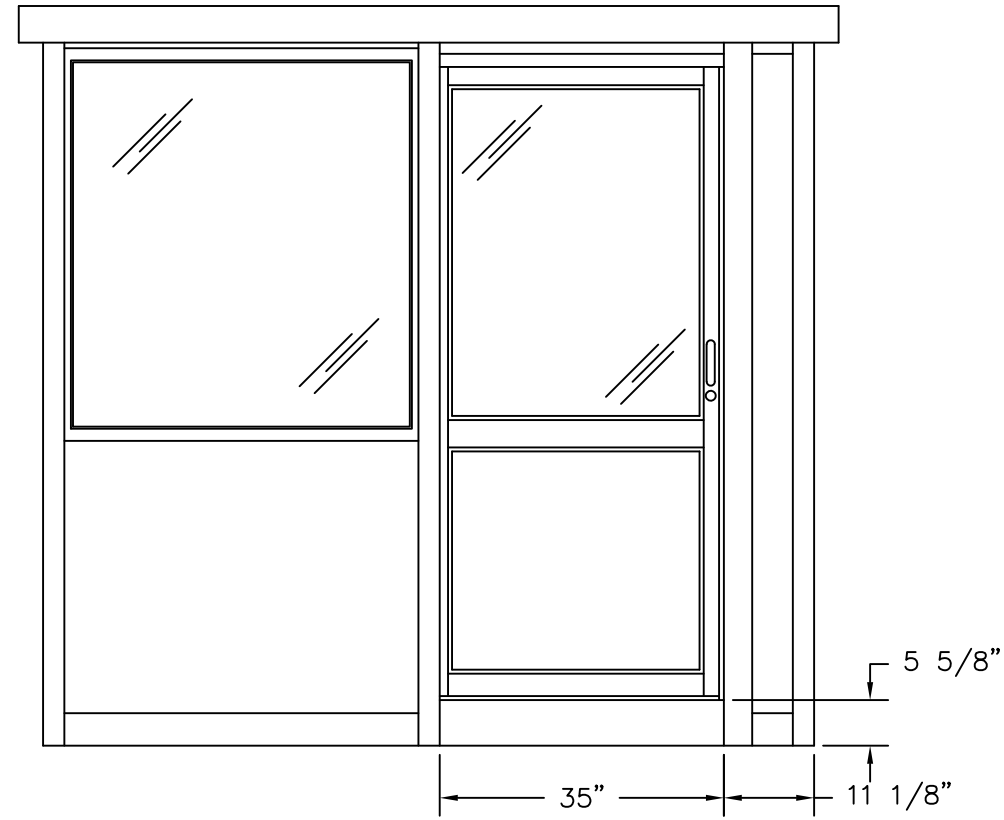

PLAN VIEW

	4133 SHORELINE DRIVE EARTH CITY, MO 63045 1-800-456-5464 www.portaking.com
	TITLE: Prefabricated Press Box 2 – Plan View

ELEVATION A

ELEVATION B

ELEVATION C

ELEVATION D

4133 SHORELINE DRIVE
 EARTH CITY, MO 63045
 1-800-456-5464
 www.portaking.com

TITLE: Prefabricated Press Box 2 – Elevation View