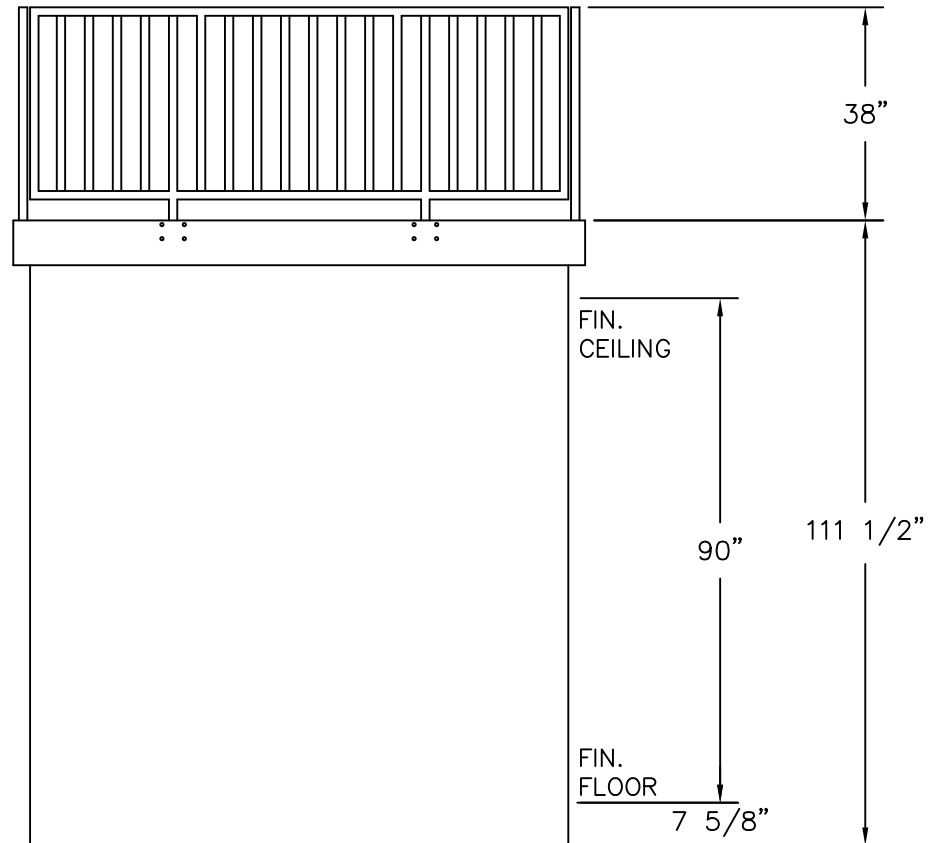

PLAN VIEW

	4133 SHORELINE DRIVE EARTH CITY, MO 63045 1-800-456-5464 www.portaking.com
	TITLE: Prefabricated Press Box 6 – Plan View

ELEVATION A

ELEVATION B

ELEVATION C

ELEVATION D

PORTA-KING
BUILDING SYSTEMS

4133 SHORELINE DRIVE
EARTH CITY, MO 63045
1-800-456-5464
www.portaking.com

TITLE: Prefabricated Press Box 6 – Elevation View