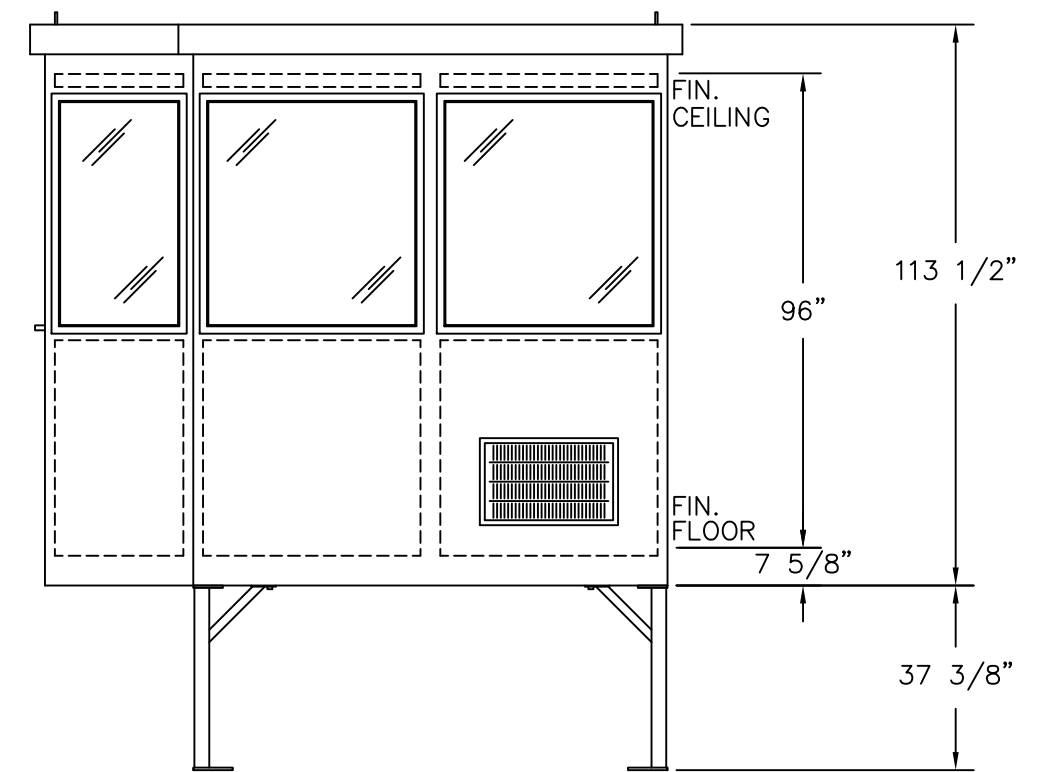

PLAN VIEW

**PORTA-KING**  
BUILDING SYSTEMS

4133 SHORELINE DRIVE  
EARTH CITY, MO 63045  
1-800-456-5464  
www.portaking.com

TITLE: Scale House 2 - Plan View

ELEVATION A

ELEVATION B

ELEVATION C

ELEVATION D

**PORTA-KING**  
**BUILDING SYSTEMS**

4133 SHORELINE DRIVE  
 EARTH CITY, MO 63045  
 1-800-456-5464  
 www.portaking.com

TITLE: Scale House 2 – Elevation View