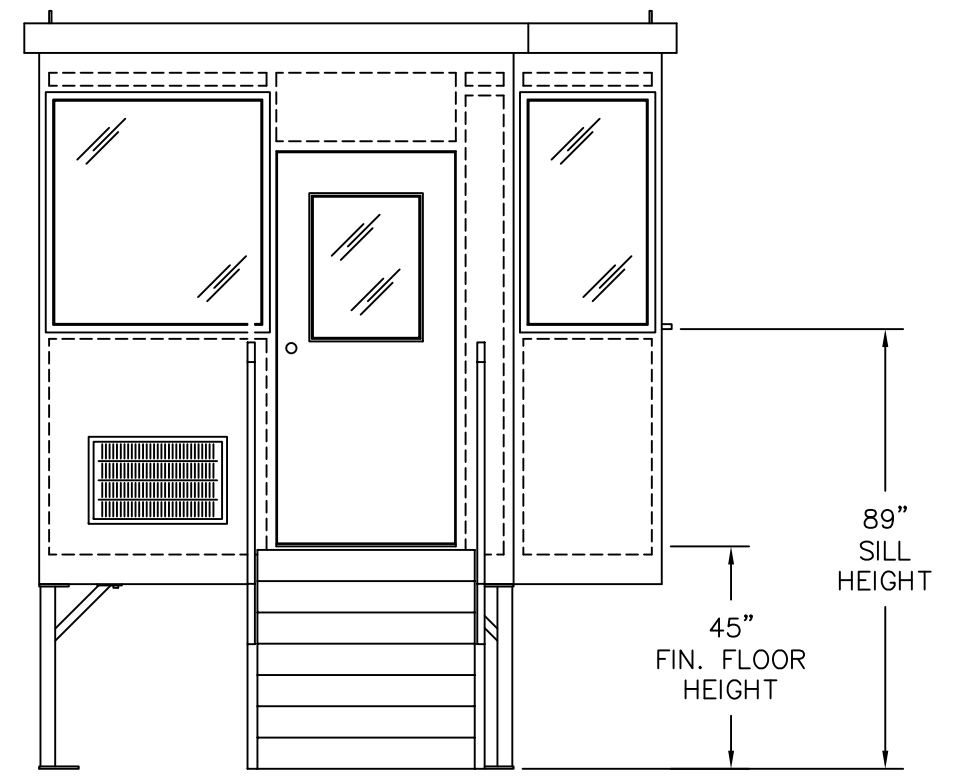

PLAN VIEW

**PORTA-KING**  
BUILDING SYSTEMS

4133 SHORELINE DRIVE  
EARTH CITY, MO 63045  
1-800-456-5464  
www.portaking.com

TITLE: Scale House 2 - Plan View

ELEVATION A

ELEVATION B

ELEVATION C

ELEVATION D

**PORTA-KING**  
**BUILDING SYSTEMS**

4133 SHORELINE DRIVE  
 EARTH CITY, MO 63045  
 1-800-456-5464  
 www.portaking.com

TITLE: Scale House 2 – Elevation View