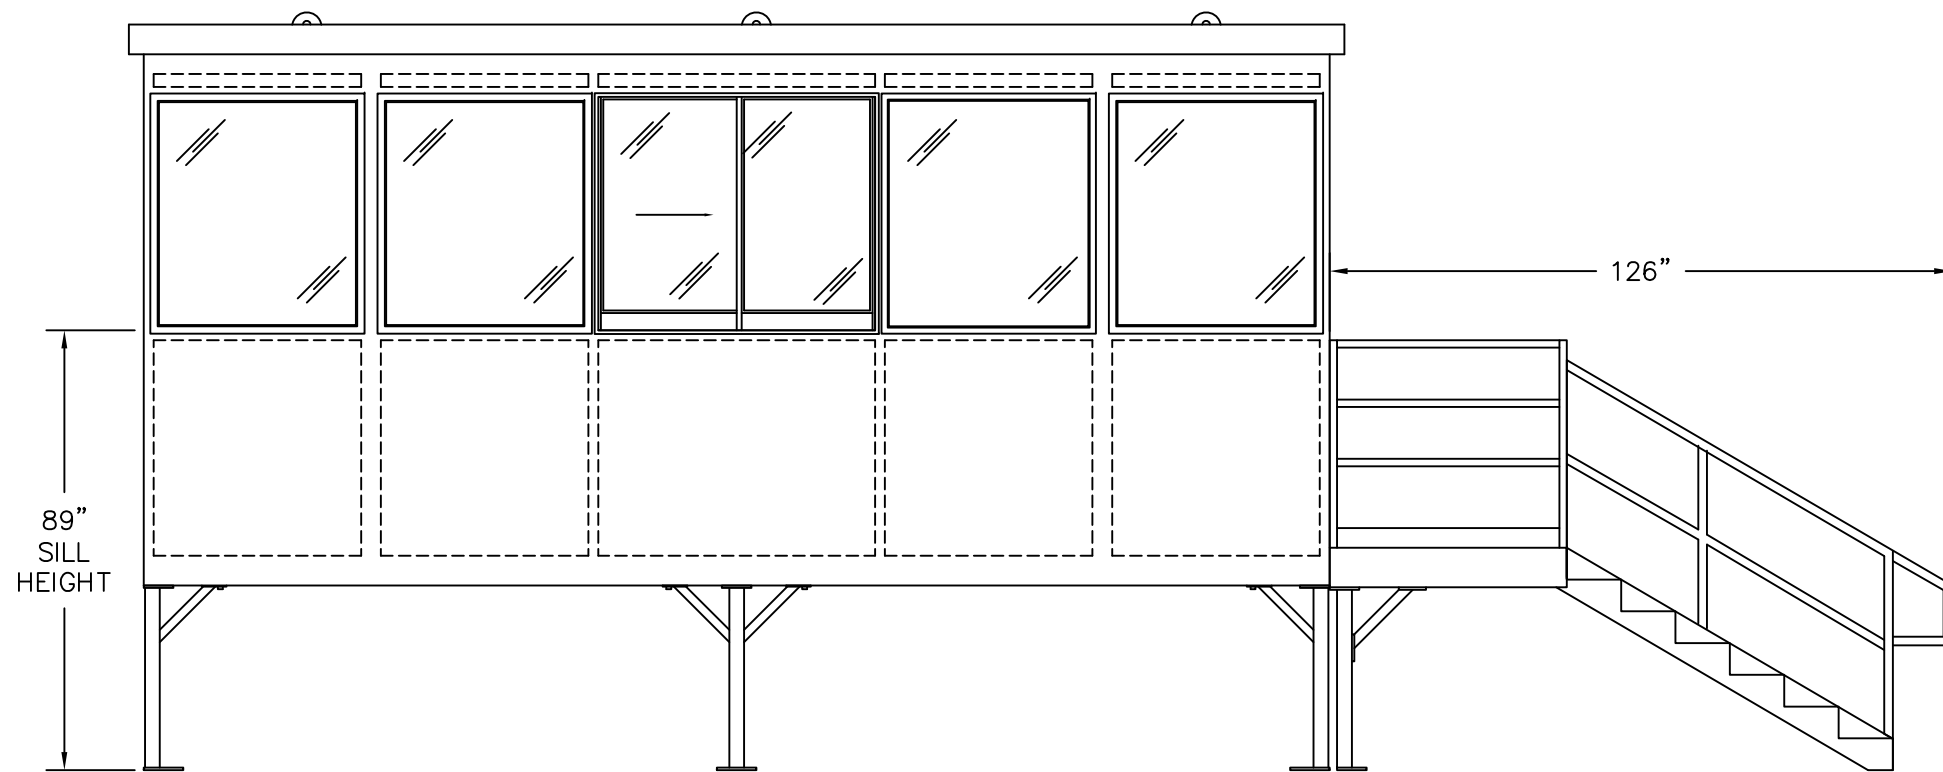

PLAN VIEW

**PORTA-KING**  
BUILDING SYSTEMS

4133 SHORELINE DRIVE  
EARTH CITY, MO 63045  
1-800-456-5464  
www.portaking.com

TITLE: Scale House 2 - Plan View

ELEVATION A

ELEVATION B

ELEVATION C

ELEVATION D

**PORTA-KING**  
**BUILDING SYSTEMS**

4133 SHORELINE DRIVE  
 EARTH CITY, MO 63045  
 1-800-456-5464  
 www.portaking.com

TITLE: Scale House 2 – Elevation View