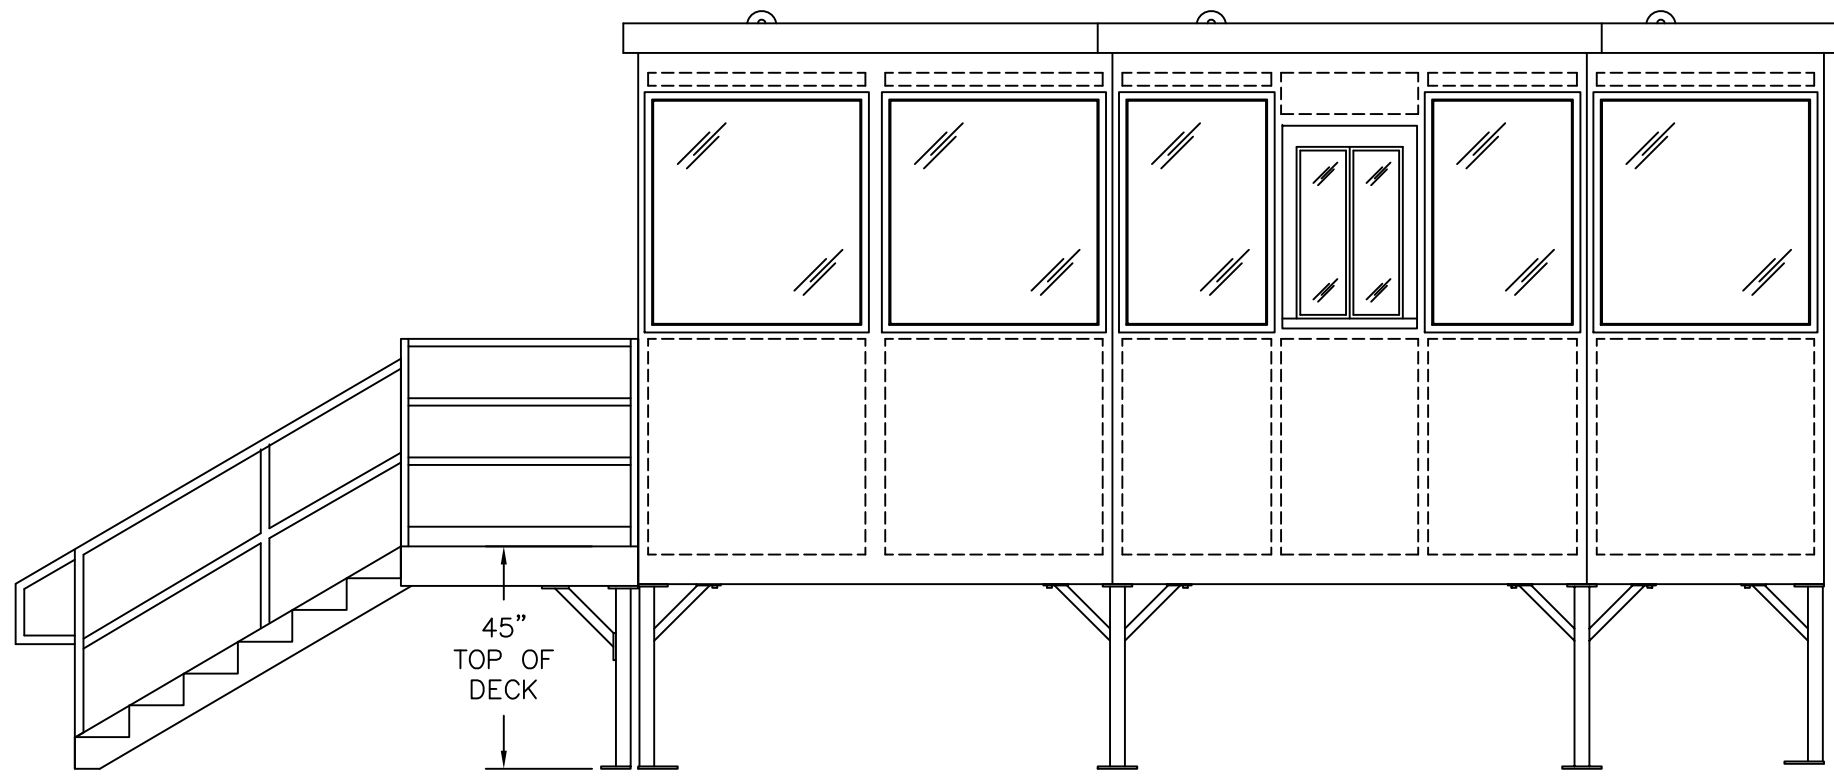

PLAN VIEW

**PORTA-KING**  
BUILDING SYSTEMS

4133 SHORELINE DRIVE  
EARTH CITY, MO 63045  
1-800-456-5464  
www.portaking.com

TITLE: Scale House 2 - Plan View

ELEVATION A

ELEVATION B

ELEVATION C

ELEVATION D

**PORTA-KING**  
**BUILDING SYSTEMS**

4133 SHORELINE DRIVE  
 EARTH CITY, MO 63045  
 1-800-456-5464  
 www.portaking.com

TITLE: Scale House 2 – Elevation View