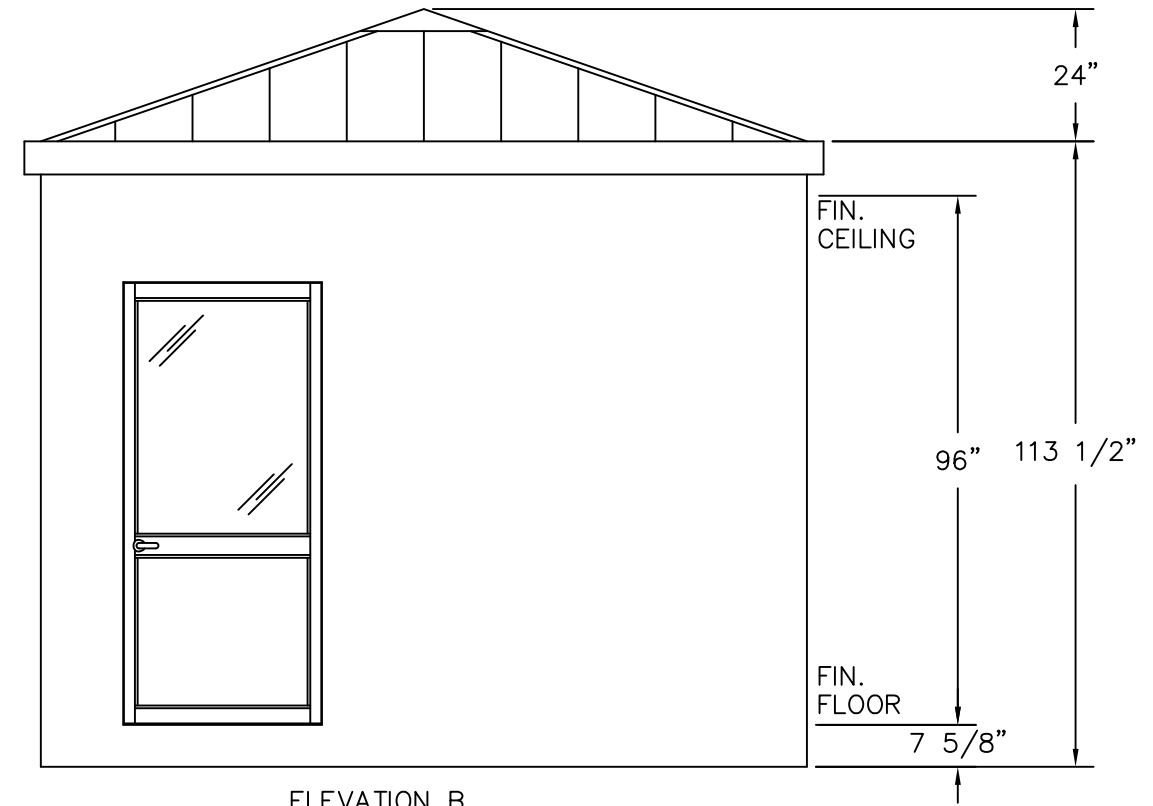

(C)
PLAN VIEW

	4133 SHORELINE DRIVE EARTH CITY, MO 63045 1-800-456-5464 www.portaking.com
	TITLE: Scale House 3 - Plan View

ELEVATION A

ELEVATION B

ELEVATION C

ELEVATION D

 4133 SHORELINE DRIVE
 EARTH CITY, MO 63045
 1-800-456-5464
 www.portaking.com

TITLE: Scale House 3 – Elevation View