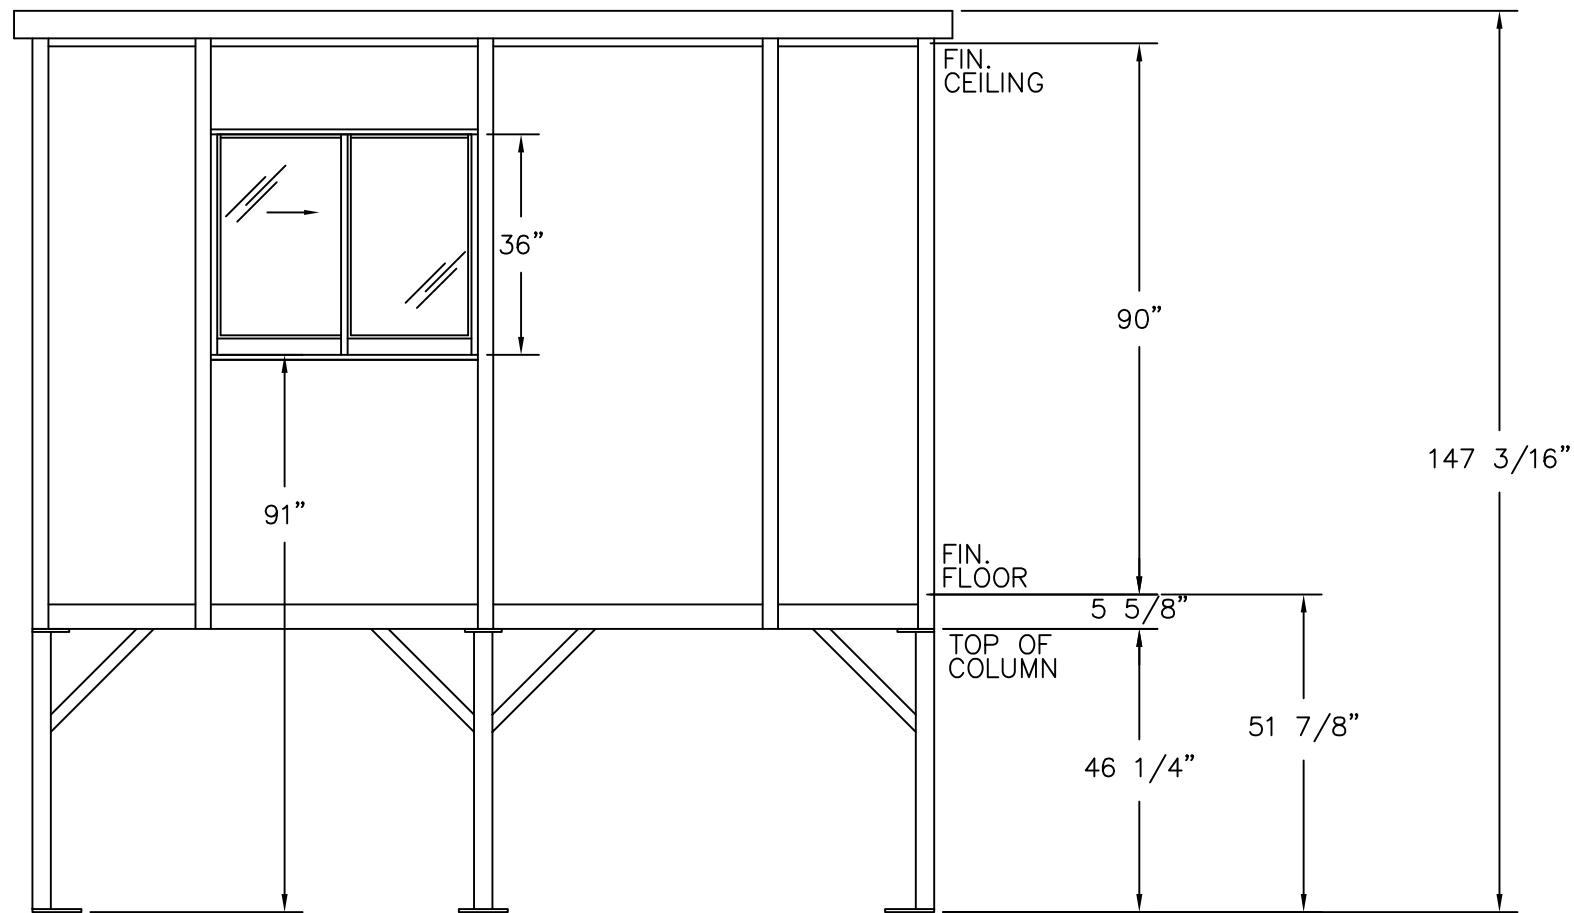

PLAN VIEW

PORTA-KING
BUILDING SYSTEMS

4133 SHORELINE DRIVE
 EARTH CITY, MO 63045
 1-800-456-5464
 www.portaking.com

TITLE: Scale House 5 - Plan View

ELEVATION A

ELEVATION B

ELEVATION D

ELEVATION C

PORTA-KING
BUILDING SYSTEMS

4133 SHORELINE DRIVE
EARTH CITY, MO 63045
1-800-456-5464
www.portaking.com

TITLE: Scale House 5 – Elevation View