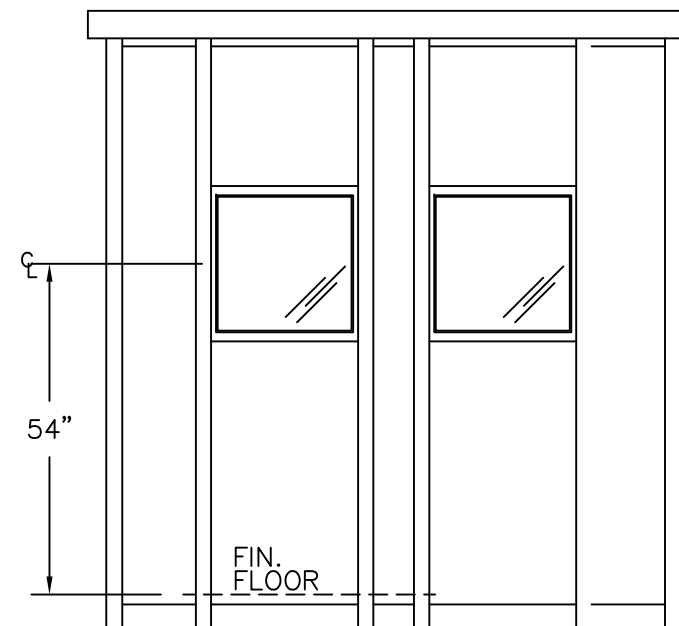

PLAN VIEW

PORTA-KING
BUILDING SYSTEMS

4133 SHORELINE DRIVE
 EARTH CITY, MO 63045
 1-800-456-5464
 www.portaking.com

TITLE: Scale House 5 - Plan View

ELEVATION A

ELEVATION B

ELEVATION D

ELEVATION C