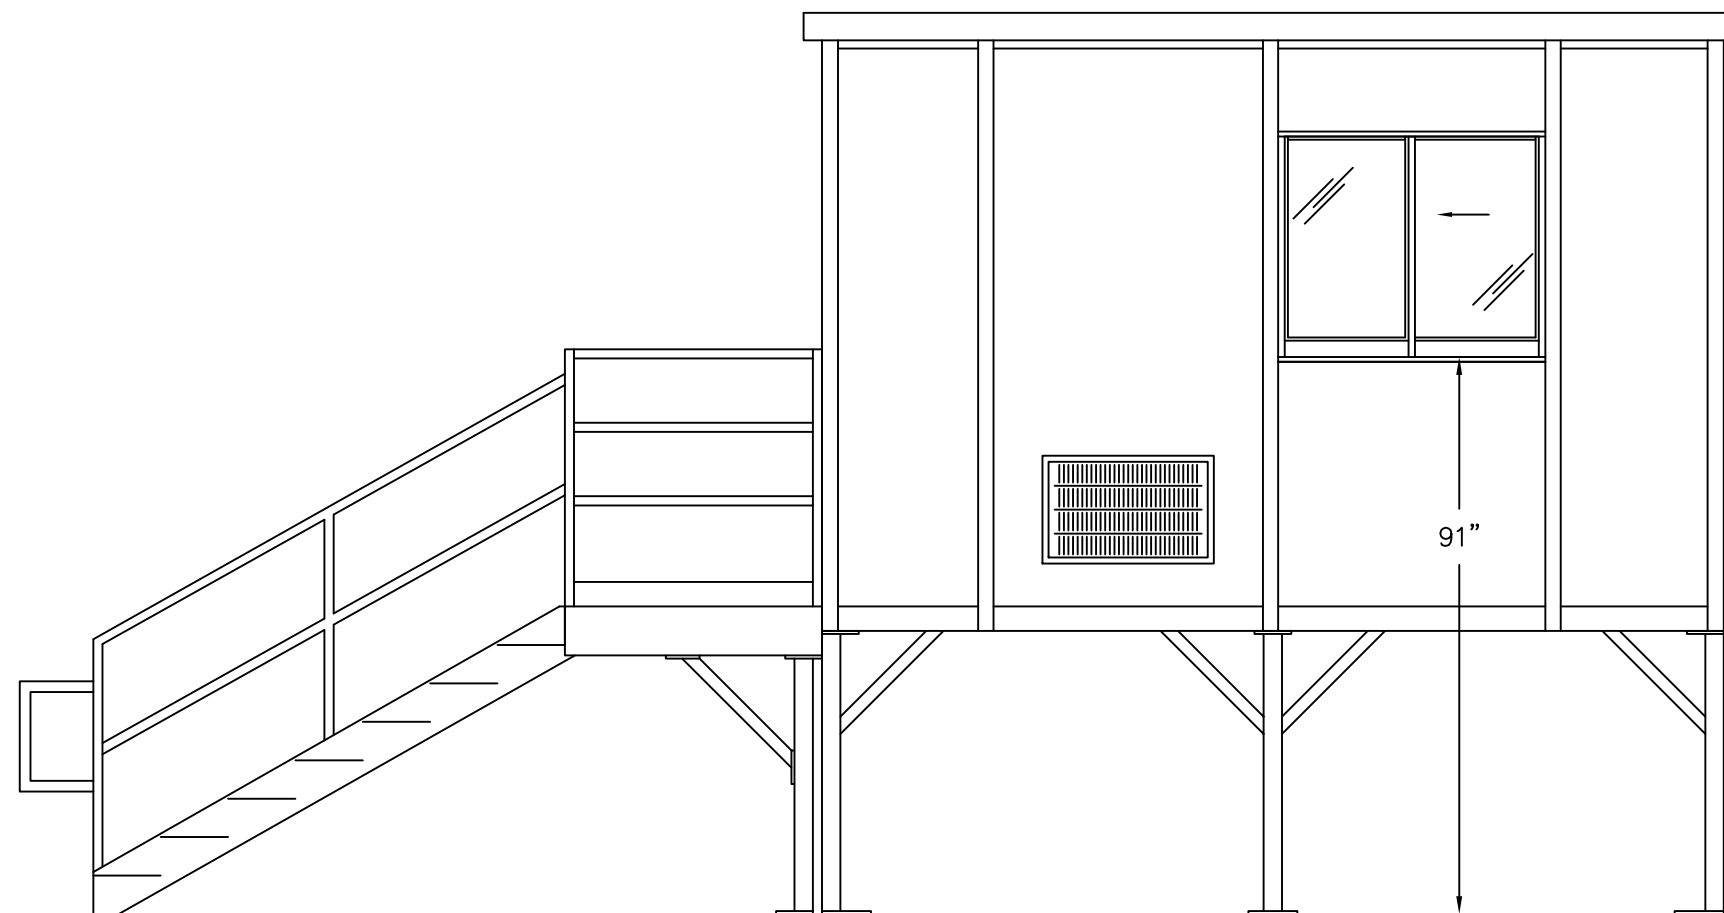

PLAN VIEW

PORTA-KING
BUILDING SYSTEMS

4133 SHORELINE DRIVE
 EARTH CITY, MO 63045
 1-800-456-5464
 www.portaking.com

TITLE: Scale House 5 - Plan View

ELEVATION A

ELEVATION B

ELEVATION D

ELEVATION C

PORTA-KING
BUILDING SYSTEMS

4133 SHORELINE DRIVE
EARTH CITY, MO 63045
1-800-456-5464
www.portaking.com

TITLE: Scale House 5 – Elevation View