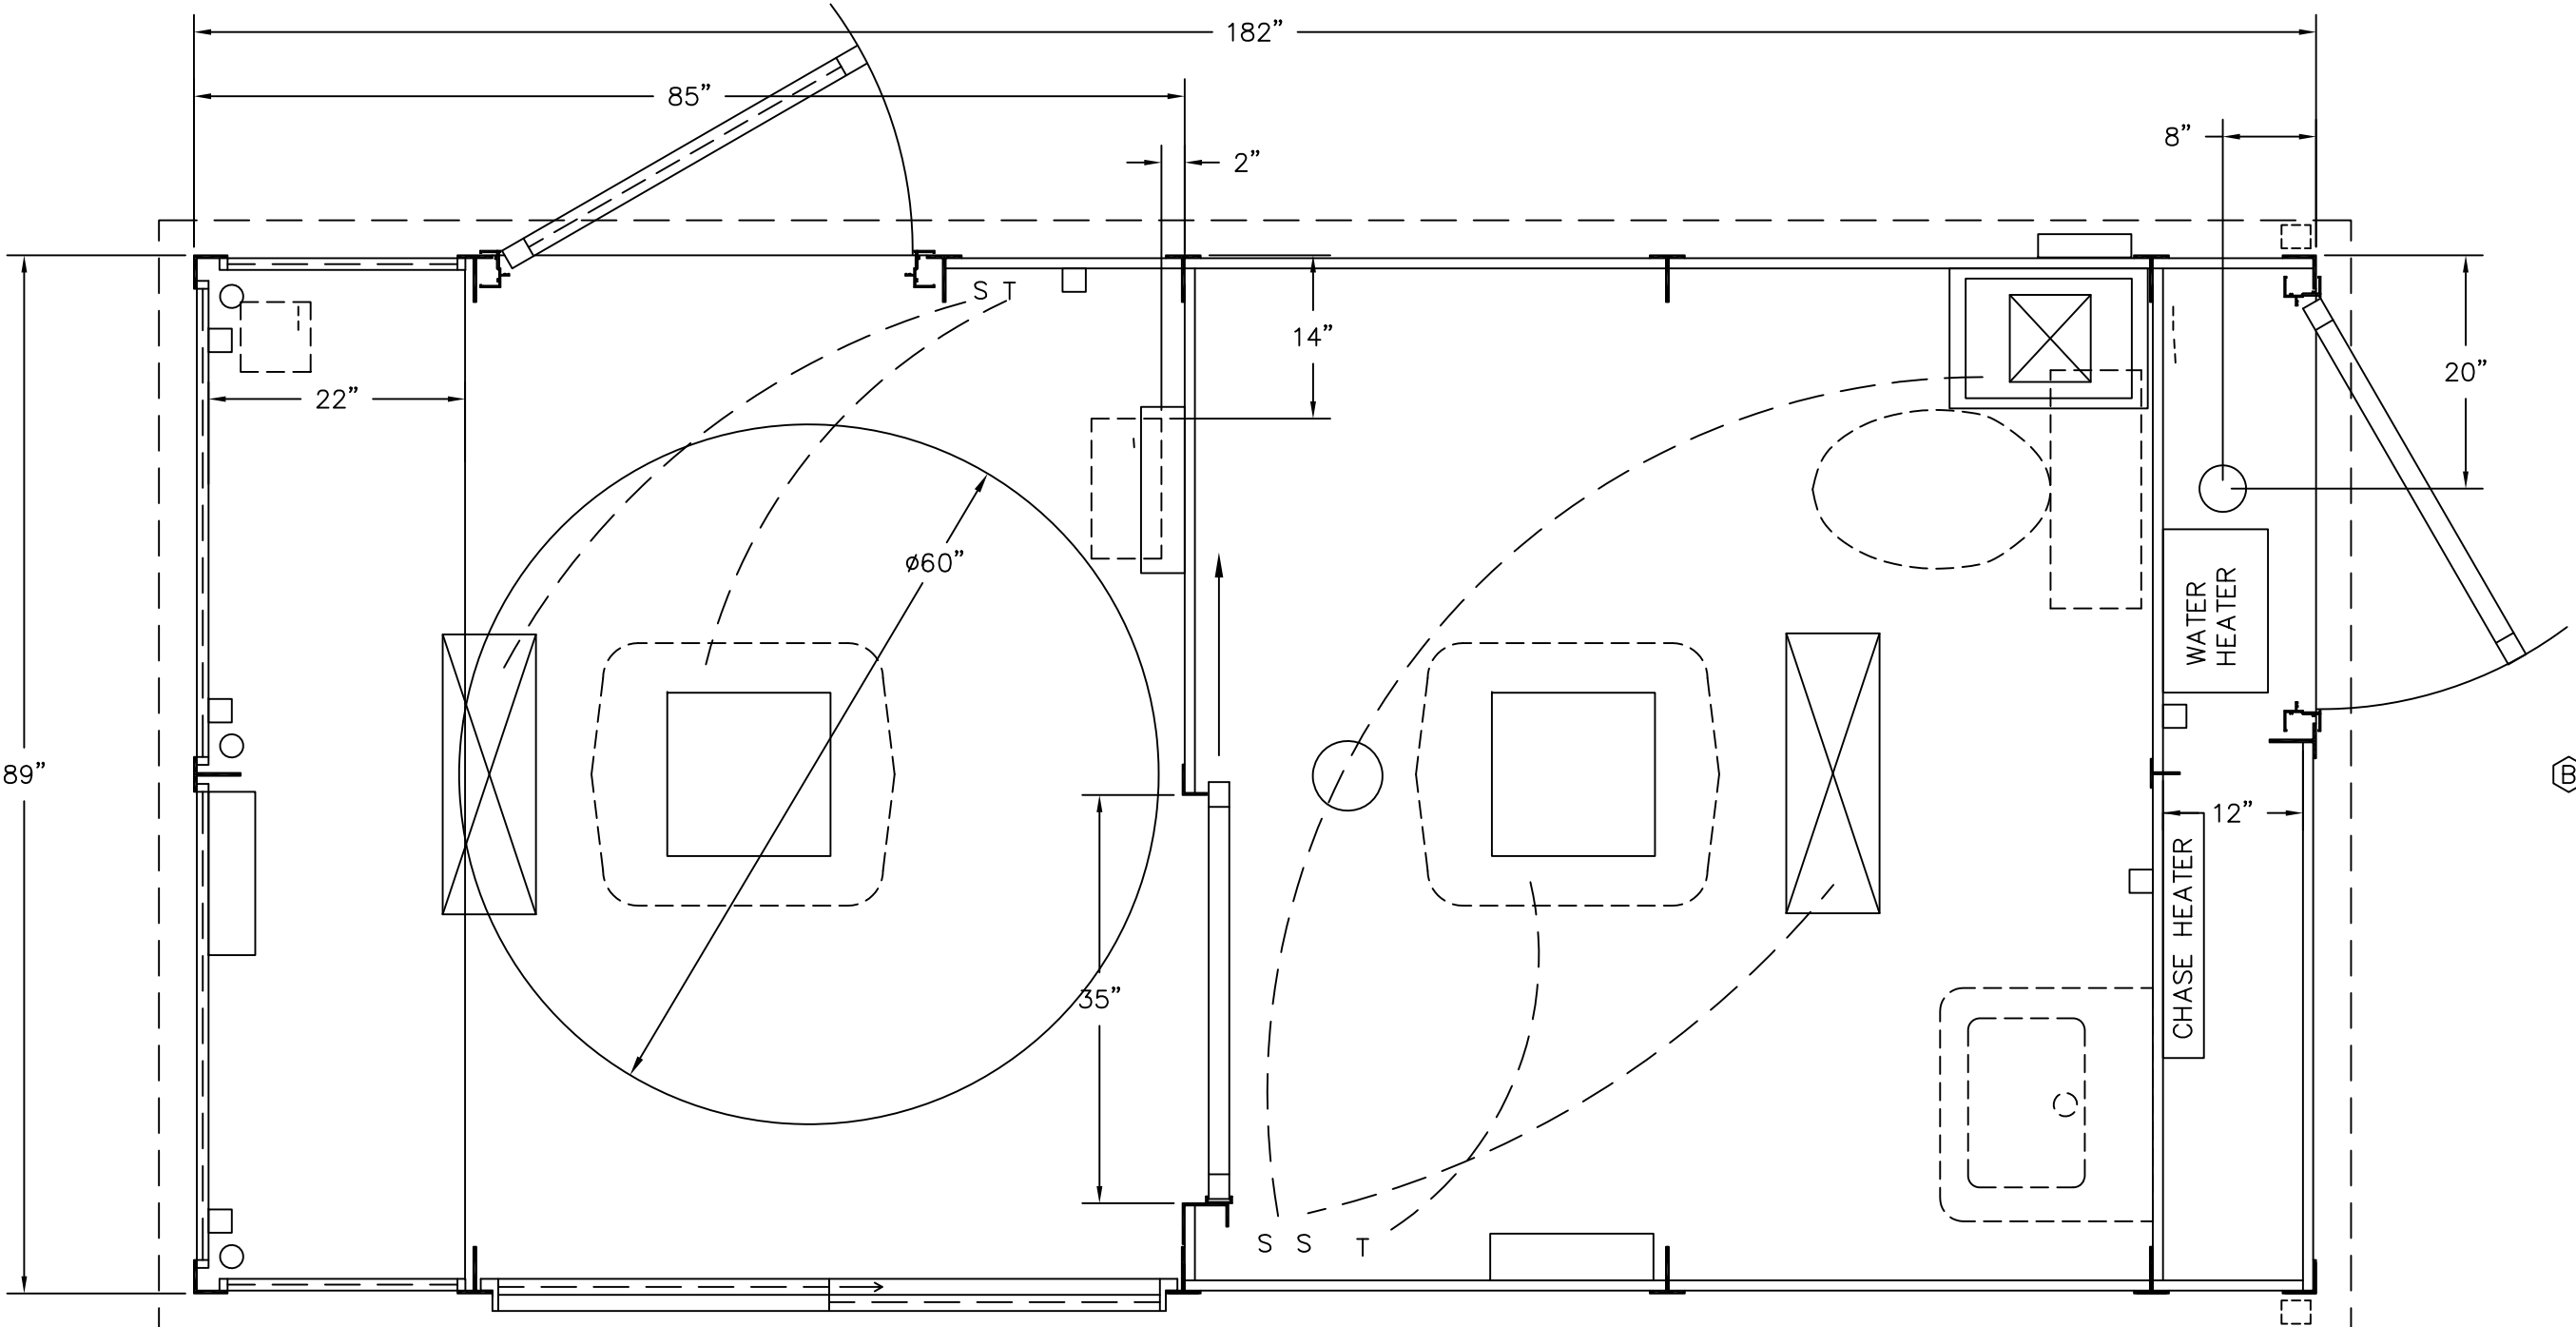

A

D

B

C
PLAN VIEW

PORTA-KING
BUILDING SYSTEMS

4133 SHORELINE DRIVE
EARTH CITY, MO 63045
1-800-456-5464
www.portaking.com

TITLE: Scale House 6 - Plan View

ELEVATION A

ELEVATION B

ELEVATION C

ELEVATION D

	4133 SHORELINE DRIVE EARTH CITY, MO 63045 1-800-456-5464 www.portaking.com
	TITLE: Scale House 6 – Elevation View