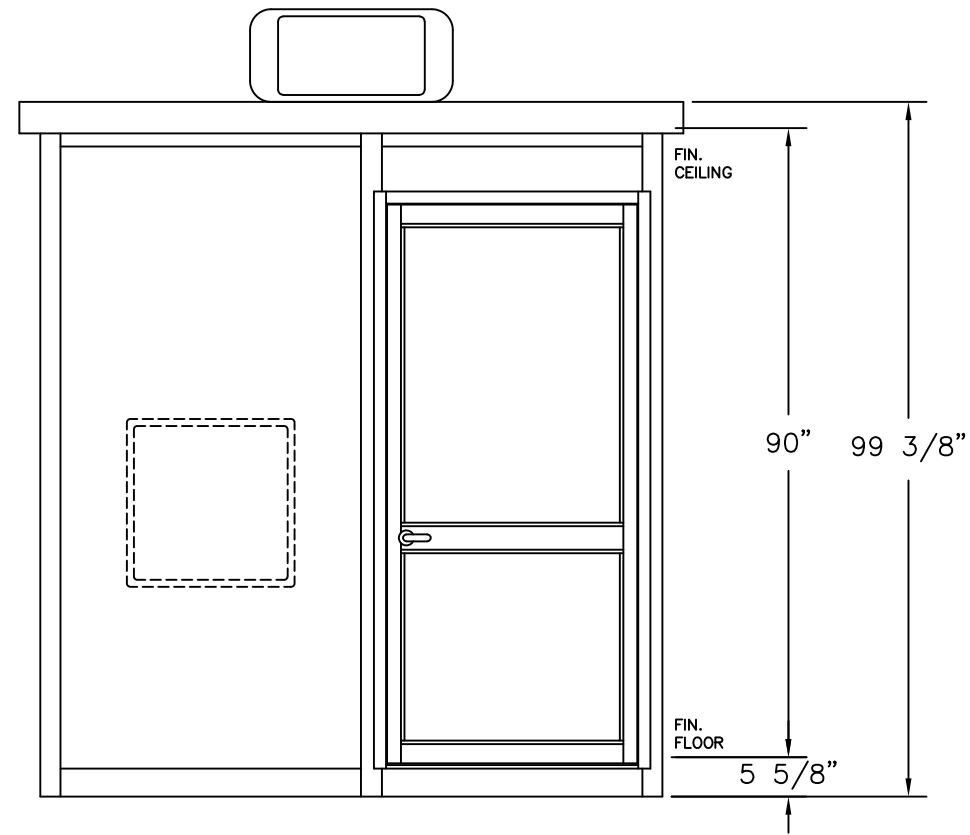

A

D

B

C
PLAN VIEW

PORTA-KING
BUILDING SYSTEMS

4133 SHORELINE DRIVE
EARTH CITY, MO 63045
1-800-456-5464
www.portaking.com

TITLE: Scale House 6 - Plan View

ELEVATION A

ELEVATION B

ELEVATION C

ELEVATION D

	4133 SHORELINE DRIVE EARTH CITY, MO 63045 1-800-456-5464 www.portaking.com
	TITLE: Scale House 6 – Elevation View