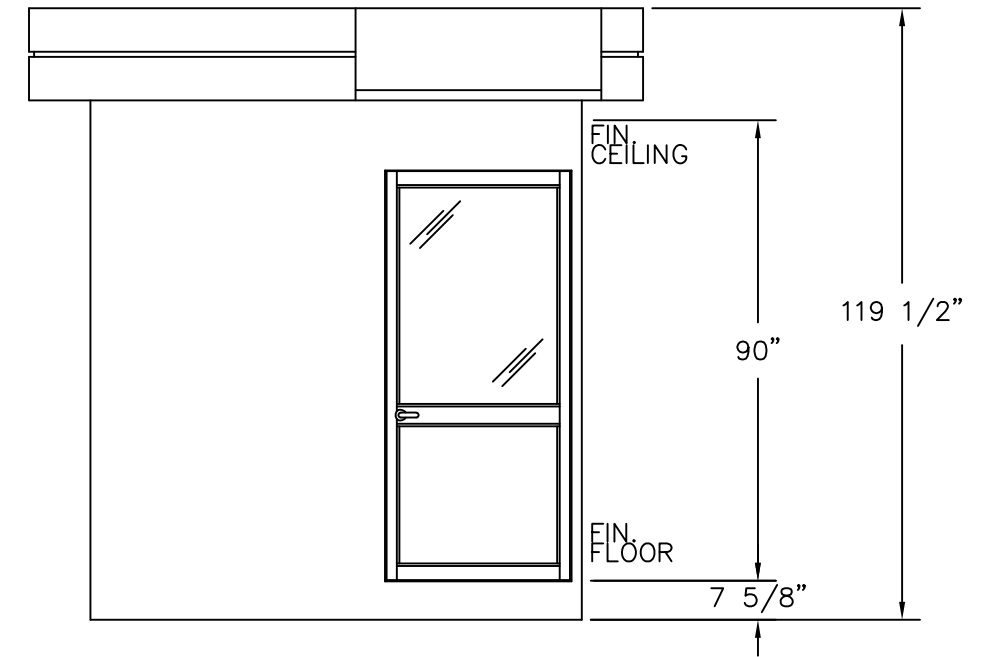

PLAN VIEW

	4133 SHORELINE DRIVE EARTH CITY, MO 63045 1-800-456-5464 www.portaking.com
	TITLE: Scale House 7 - Plan View

ELEVATION A

ELEVATION B

ELEVATION C

ELEVATION D