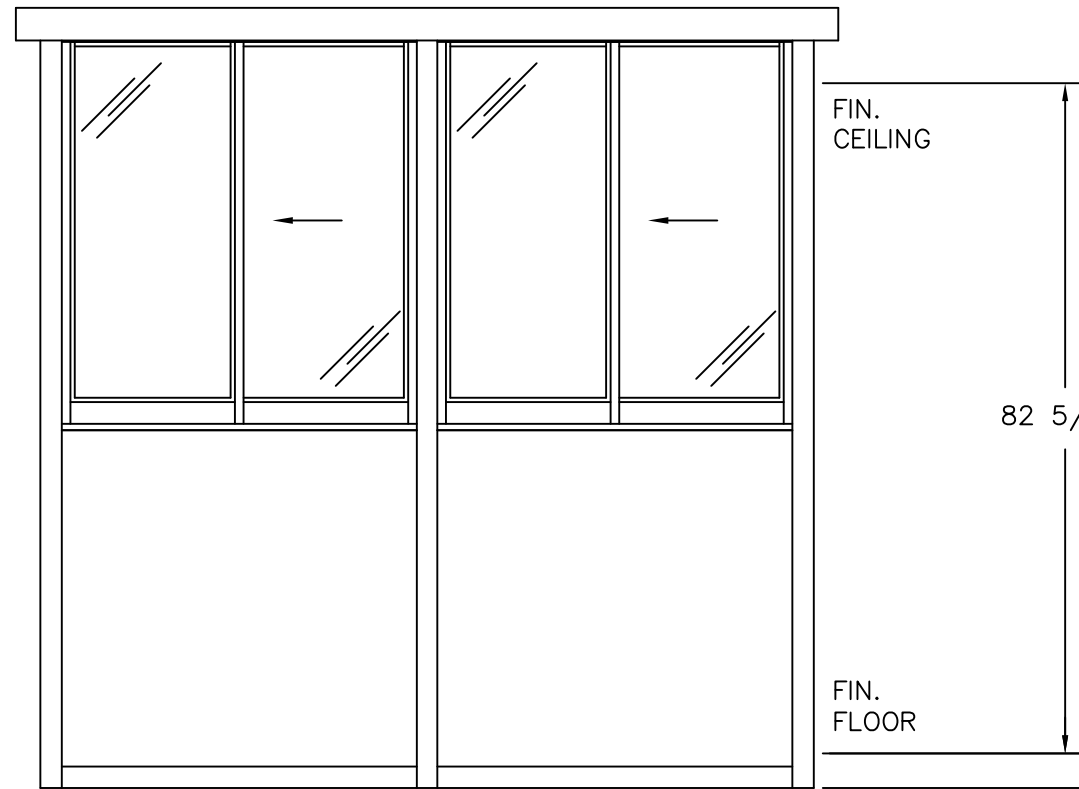

(C)
PLAN VIEW

PORTA-KING
BUILDING SYSTEMS

4133 SHORELINE DRIVE
EARTH CITY, MO 63045
1-800-456-5464
www.portaking.com

TITLE: Scale House 8 - Plan View

ELEVATION A

ELEVATION B

FIN.
CEILING

82 5/16"

FIN.
FLOOR

4 1/4"

ELEVATION C

ELEVATION D

95 13/16"

PORTA-KING
BUILDING SYSTEMS

4133 SHORELINE DRIVE
EARTH CITY, MO 63045
1-800-456-5464
www.portaking.com

TITLE: Scale House 8 – Elevation View