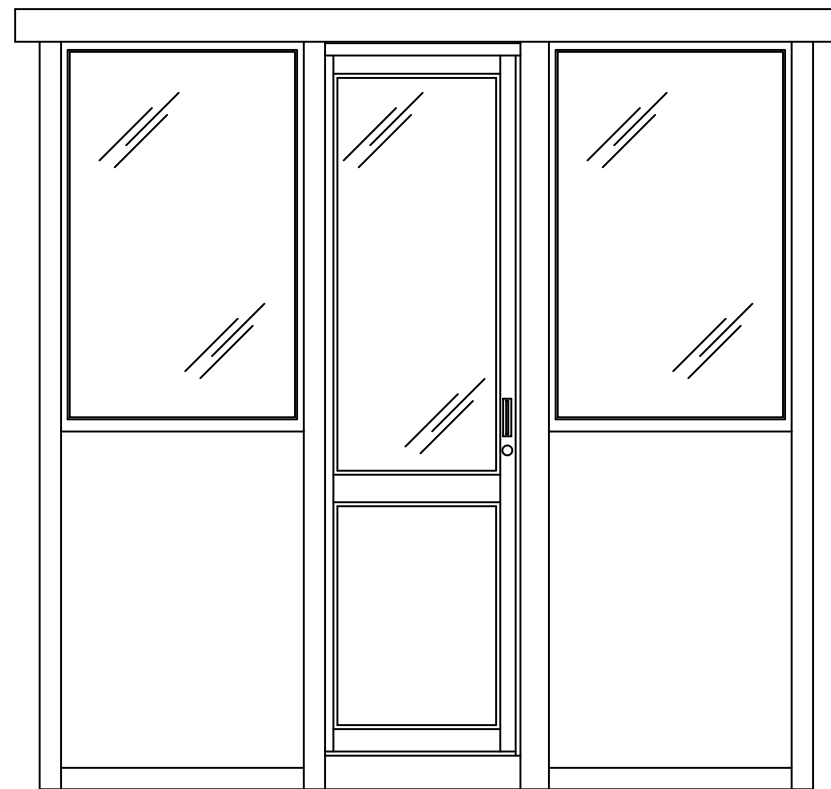

ELEVATION C