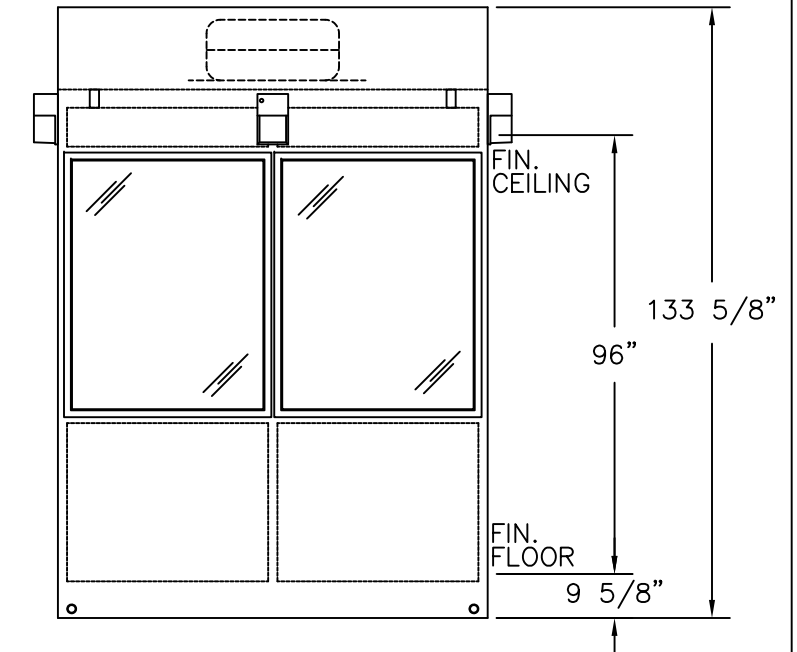

(C)
PLAN VIEW

	4133 SHORELINE DRIVE EARTH CITY, MO 63045 1-800-456-5464 www.portaking.com
	TITLE: Scale House 9 - Plan View

ELEVATION A

ELEVATION B

ELEVATION C

ELEVATION D

 4133 SHORELINE DRIVE
 EARTH CITY, MO 63045
 1-800-456-5464
 www.portaking.com

TITLE: Scale House 9 – Elevation View