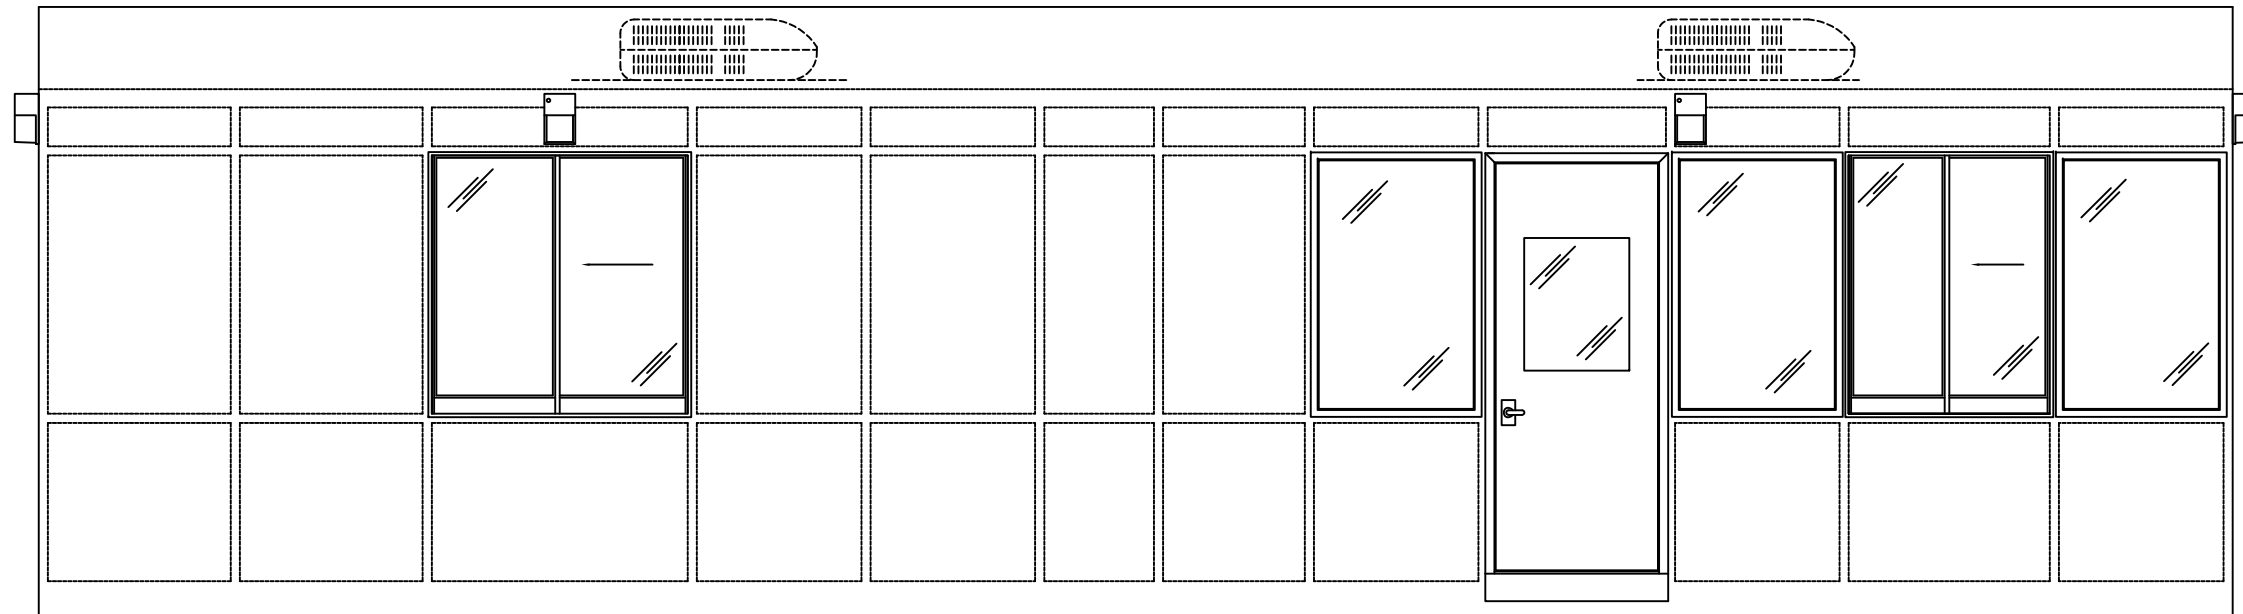

(C)
PLAN VIEW

	4133 SHORELINE DRIVE EARTH CITY, MO 63045 1-800-456-5464 www.portaking.com
	TITLE: Scale House 9 - Plan View

ELEVATION A

ELEVATION B

ELEVATION C

ELEVATION D

 4133 SHORELINE DRIVE
 EARTH CITY, MO 63045
 1-800-456-5464
 www.portaking.com

TITLE: Scale House 9 – Elevation View