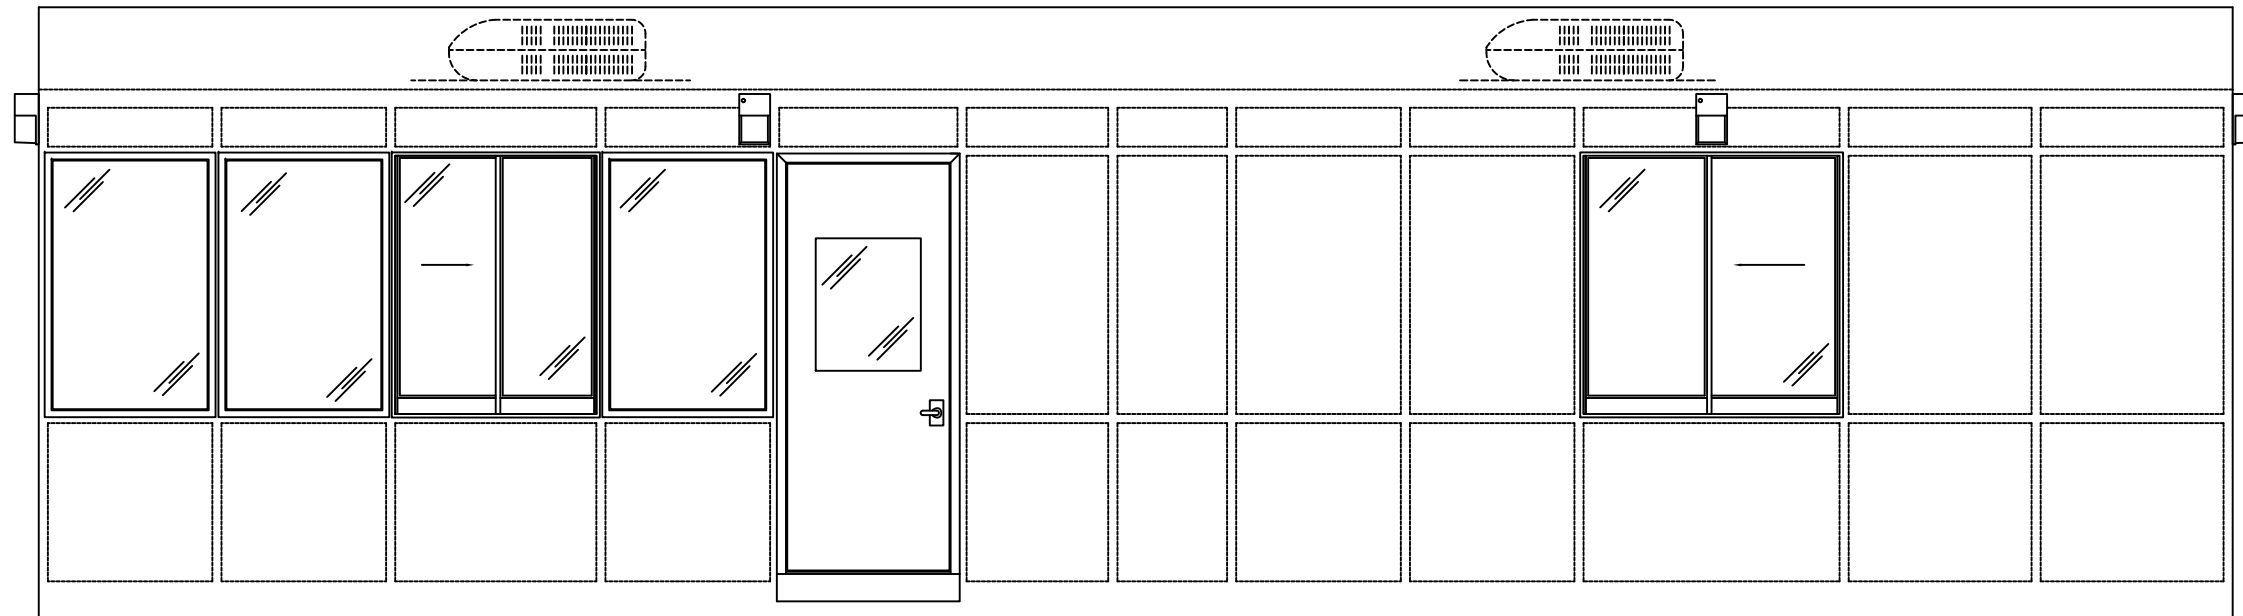

(C)
PLAN VIEW

	4133 SHORELINE DRIVE EARTH CITY, MO 63045 1-800-456-5464 www.portaking.com
	TITLE: Scale House 9 - Plan View

ELEVATION A

ELEVATION B

ELEVATION C

ELEVATION D

 4133 SHORELINE DRIVE
 EARTH CITY, MO 63045
 1-800-456-5464
 www.portaking.com

TITLE: Scale House 9 – Elevation View