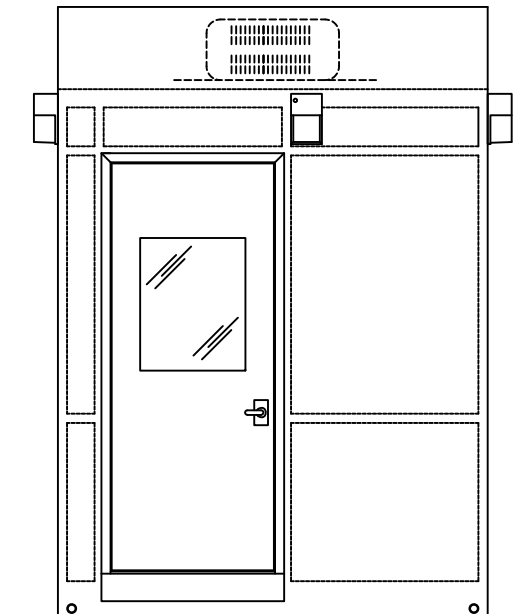

(C)
PLAN VIEW

	4133 SHORELINE DRIVE EARTH CITY, MO 63045 1-800-456-5464 www.portaking.com
	TITLE: Scale House 9 - Plan View

ELEVATION A

ELEVATION B

ELEVATION C

ELEVATION D

 4133 SHORELINE DRIVE
 EARTH CITY, MO 63045
 1-800-456-5464
 www.portaking.com

TITLE: Scale House 9 – Elevation View