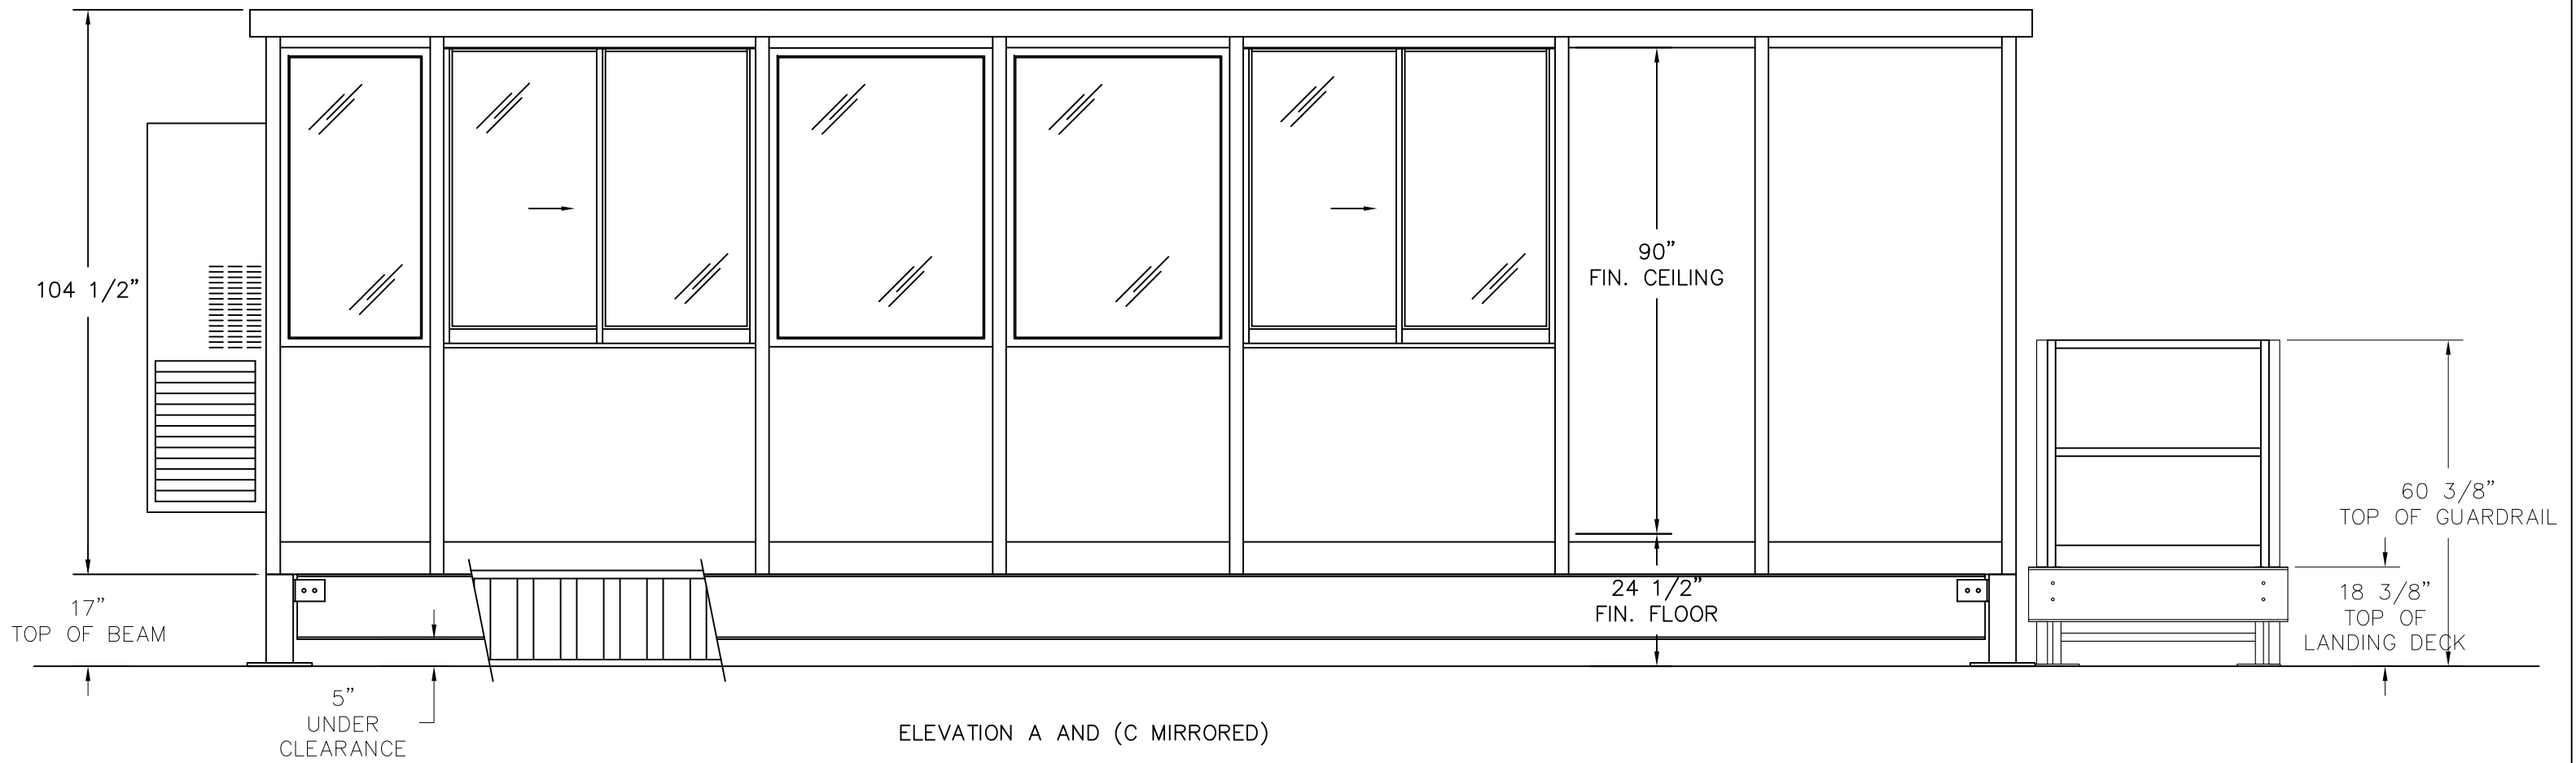

	4133 SHORELINE DRIVE EARTH CITY, MO 63045 1-800-456-5464 www.portaking.com
	TITLE: Scale House 10 – Plan View

**PORTA-KING**  
BUILDING SYSTEMS

4133 SHORELINE DRIVE  
EARTH CITY, MO 63045  
1-800-456-5464  
www.portaking.com

TITLE: Scale House 10 – Elevation View