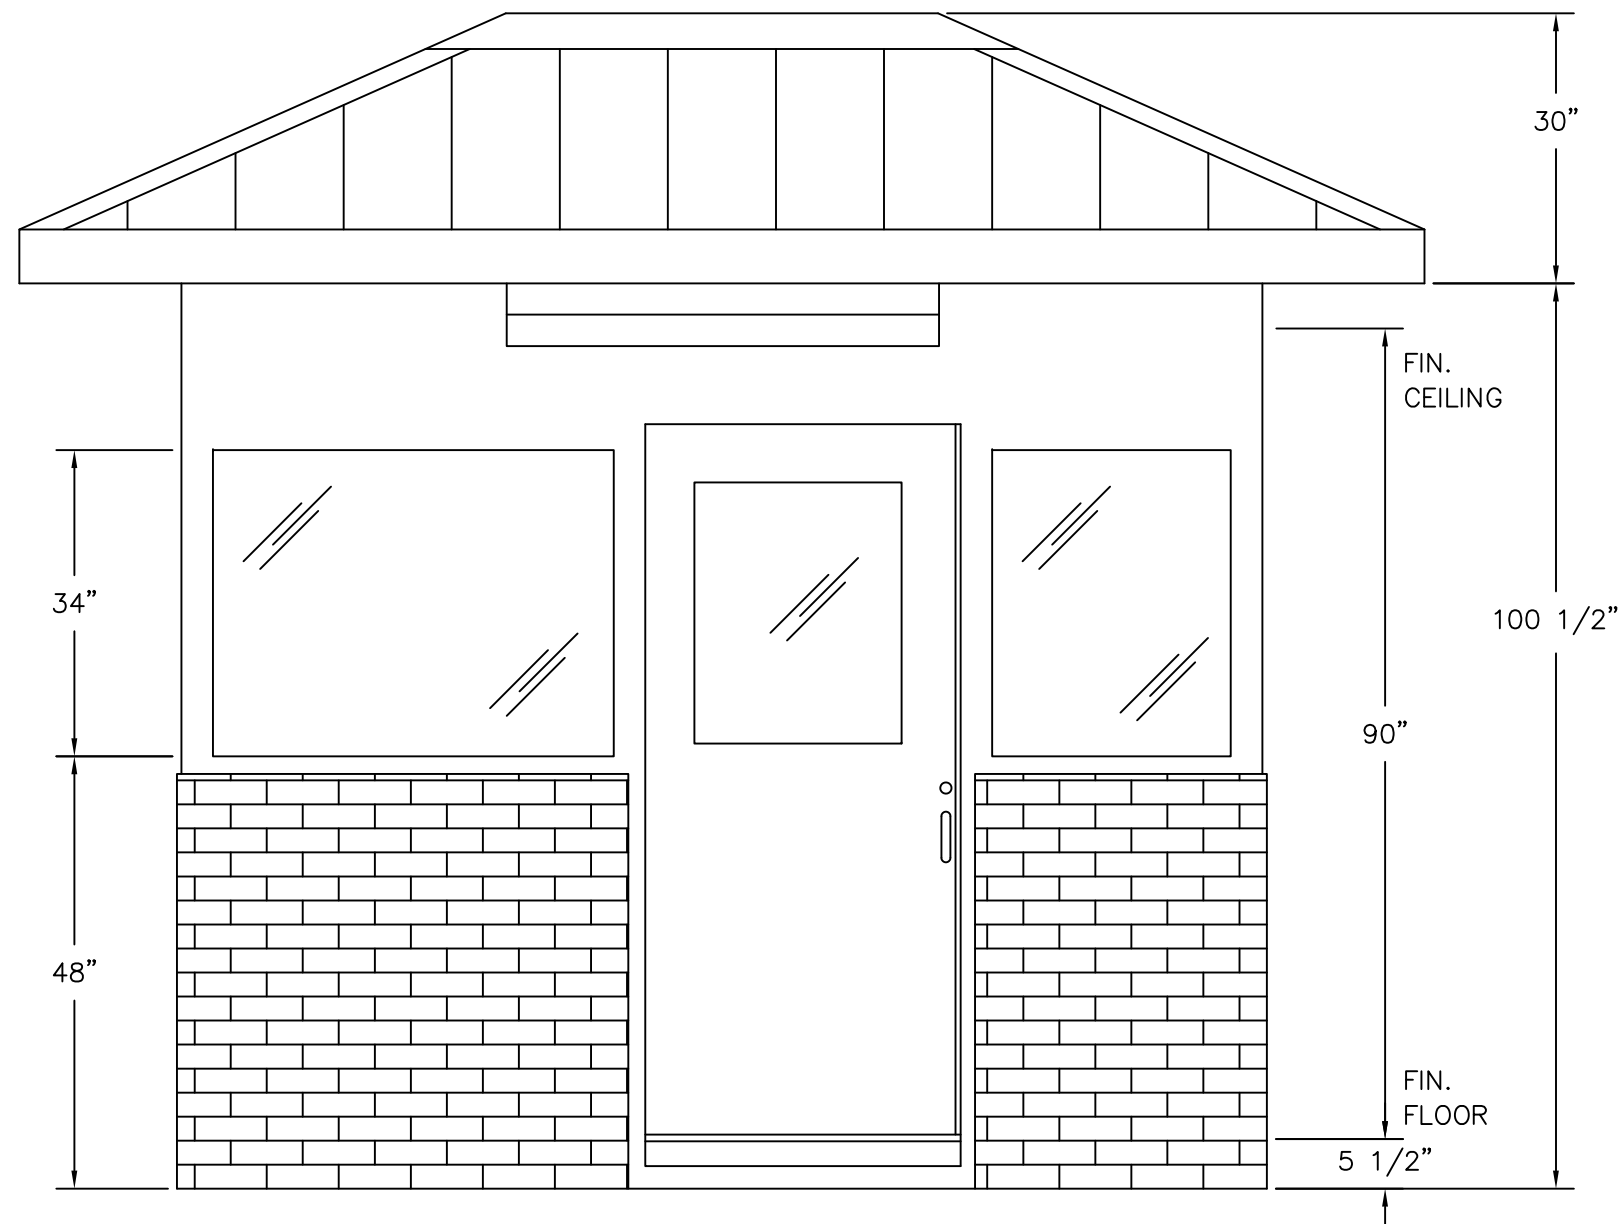

PLAN VIEW

PORTA-KING
 BUILDING SYSTEMS

4133 SHORELINE DRIVE
 EARTH CITY, MO 63045
 1-800-456-5464
 www.portaking.com

TITLE: Ballistic-Rated Guard Booth 1 - Plan View

ELEVATION A AND (C MIRRORED)

ELEVATION B AND D