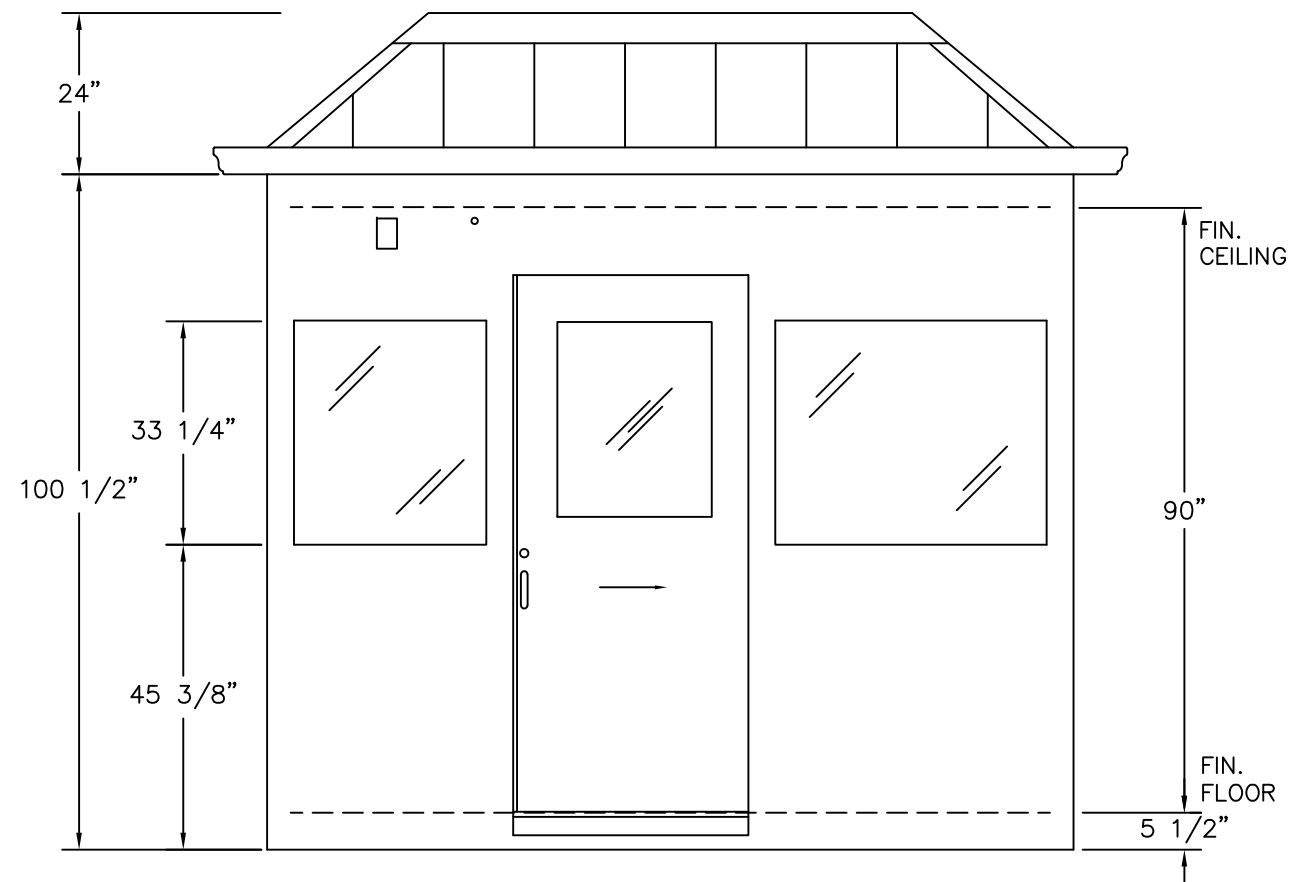

(C)
PLAN VIEW

| | |
|---|--|
|  | 4133 SHORELINE DRIVE EARTH CITY, MO 63045 1-800-456-5464 www.portaking.com |
| TITLE: BALLISTIC-RATED GUARD BOOTH #12 - PLAN VIEW | |

ELEVATION A

ELEVATION B

ELEVATION C

ELEVATION D