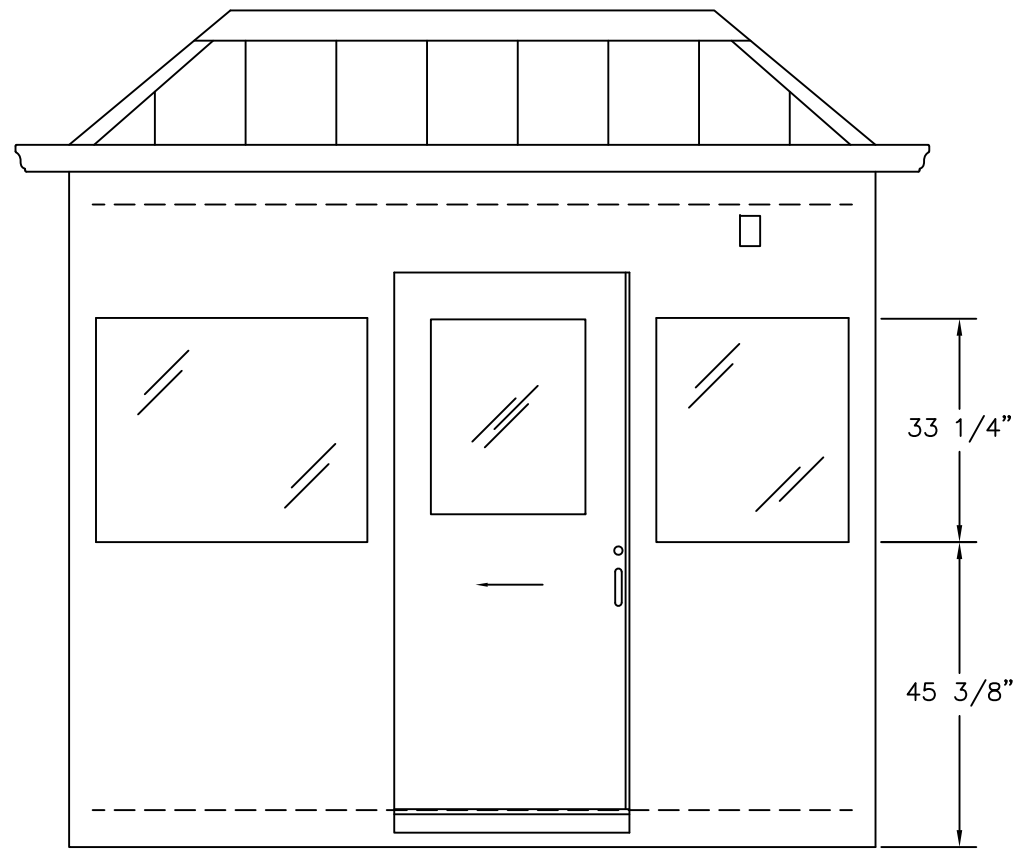

(C)
PLAN VIEW

| | |
|---|--|
|  | 4133 SHORELINE DRIVE EARTH CITY, MO 63045 1-800-456-5464 www.portaking.com |
| TITLE: BALLISTIC-RATED GUARD BOOTH #12 - PLAN VIEW | |

ELEVATION A

ELEVATION B

ELEVATION C

ELEVATION D