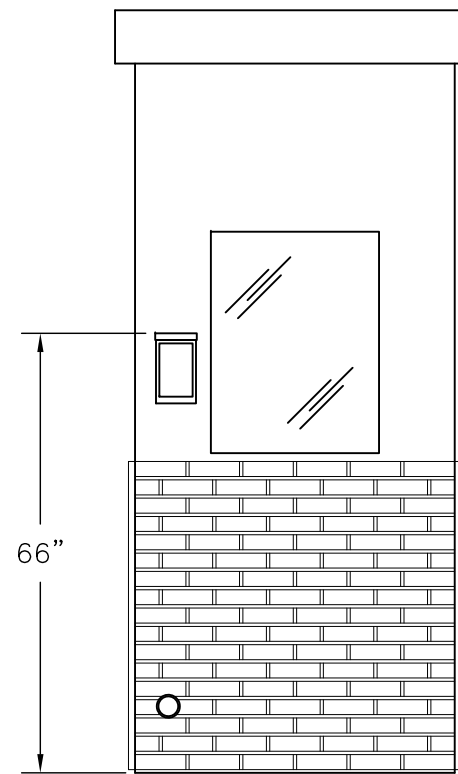

ELEVATION D

66"

PORTA-KING
BUILDING SYSTEMS

4133 SHORELINE DRIVE
EARTH CITY, MO 63045
1-800-456-5464
www.portaking.com

TITLE: BALLISTIC-RATED GUARD BOOTH 13 - ELEVATIONS