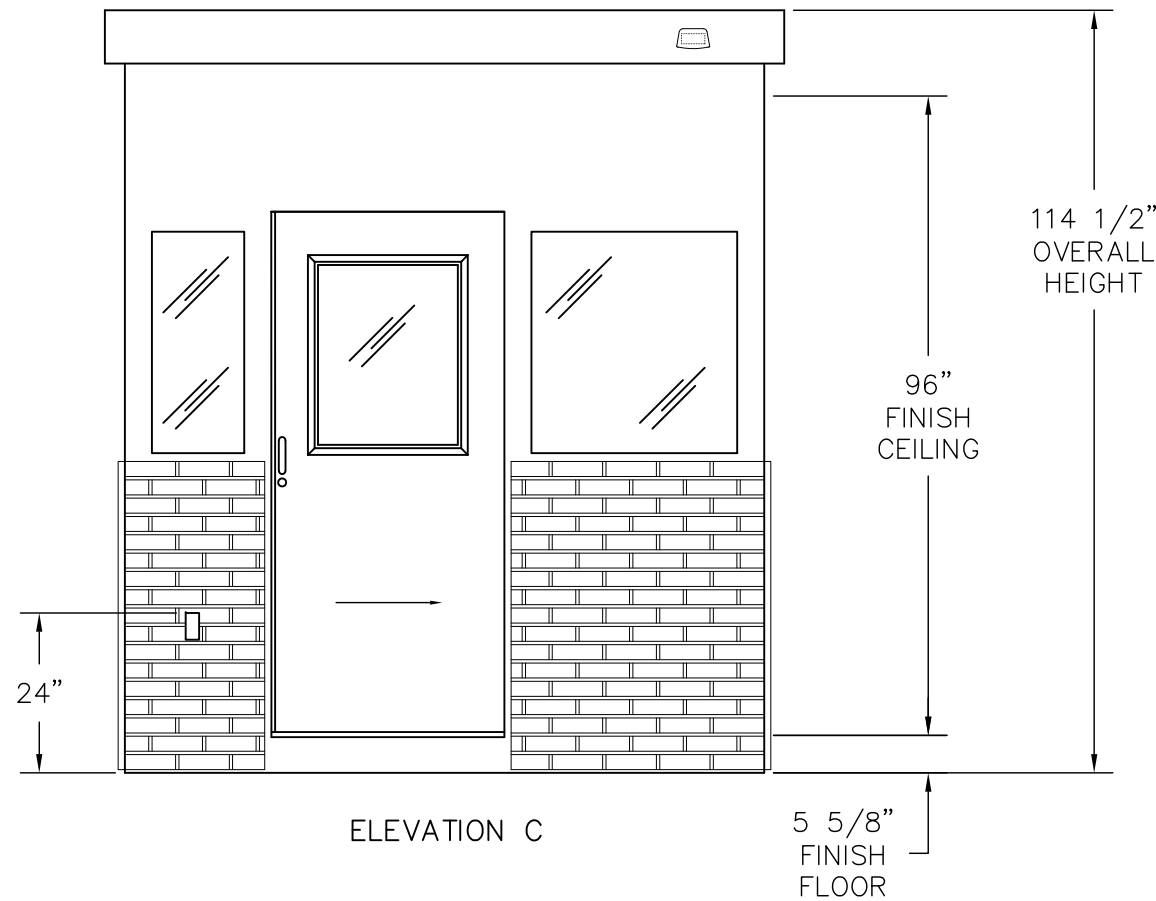

 PLAN VIEW

	4133 SHORELINE DRIVE EARTH CITY, MO 63045 1-800-456-5464 www.portaking.com
TITLE: BALLISTIC-RATED GUARD BOOTH 13 – PLAN VIEW	

ELEVATION A

ELEVATION B

ELEVATION C

5 5/8"
FINISH
FLOOR

114 1/2"
OVERALL
HEIGHT

96"
FINISH
CEILING

24"

ELEVATION D

66"

PORTA-KING
BUILDING SYSTEMS

4133 SHORELINE DRIVE
EARTH CITY, MO 63045
1-800-456-5464
www.portaking.com

TITLE: BALLISTIC-RATED GUARD BOOTH 13 - ELEVATIONS