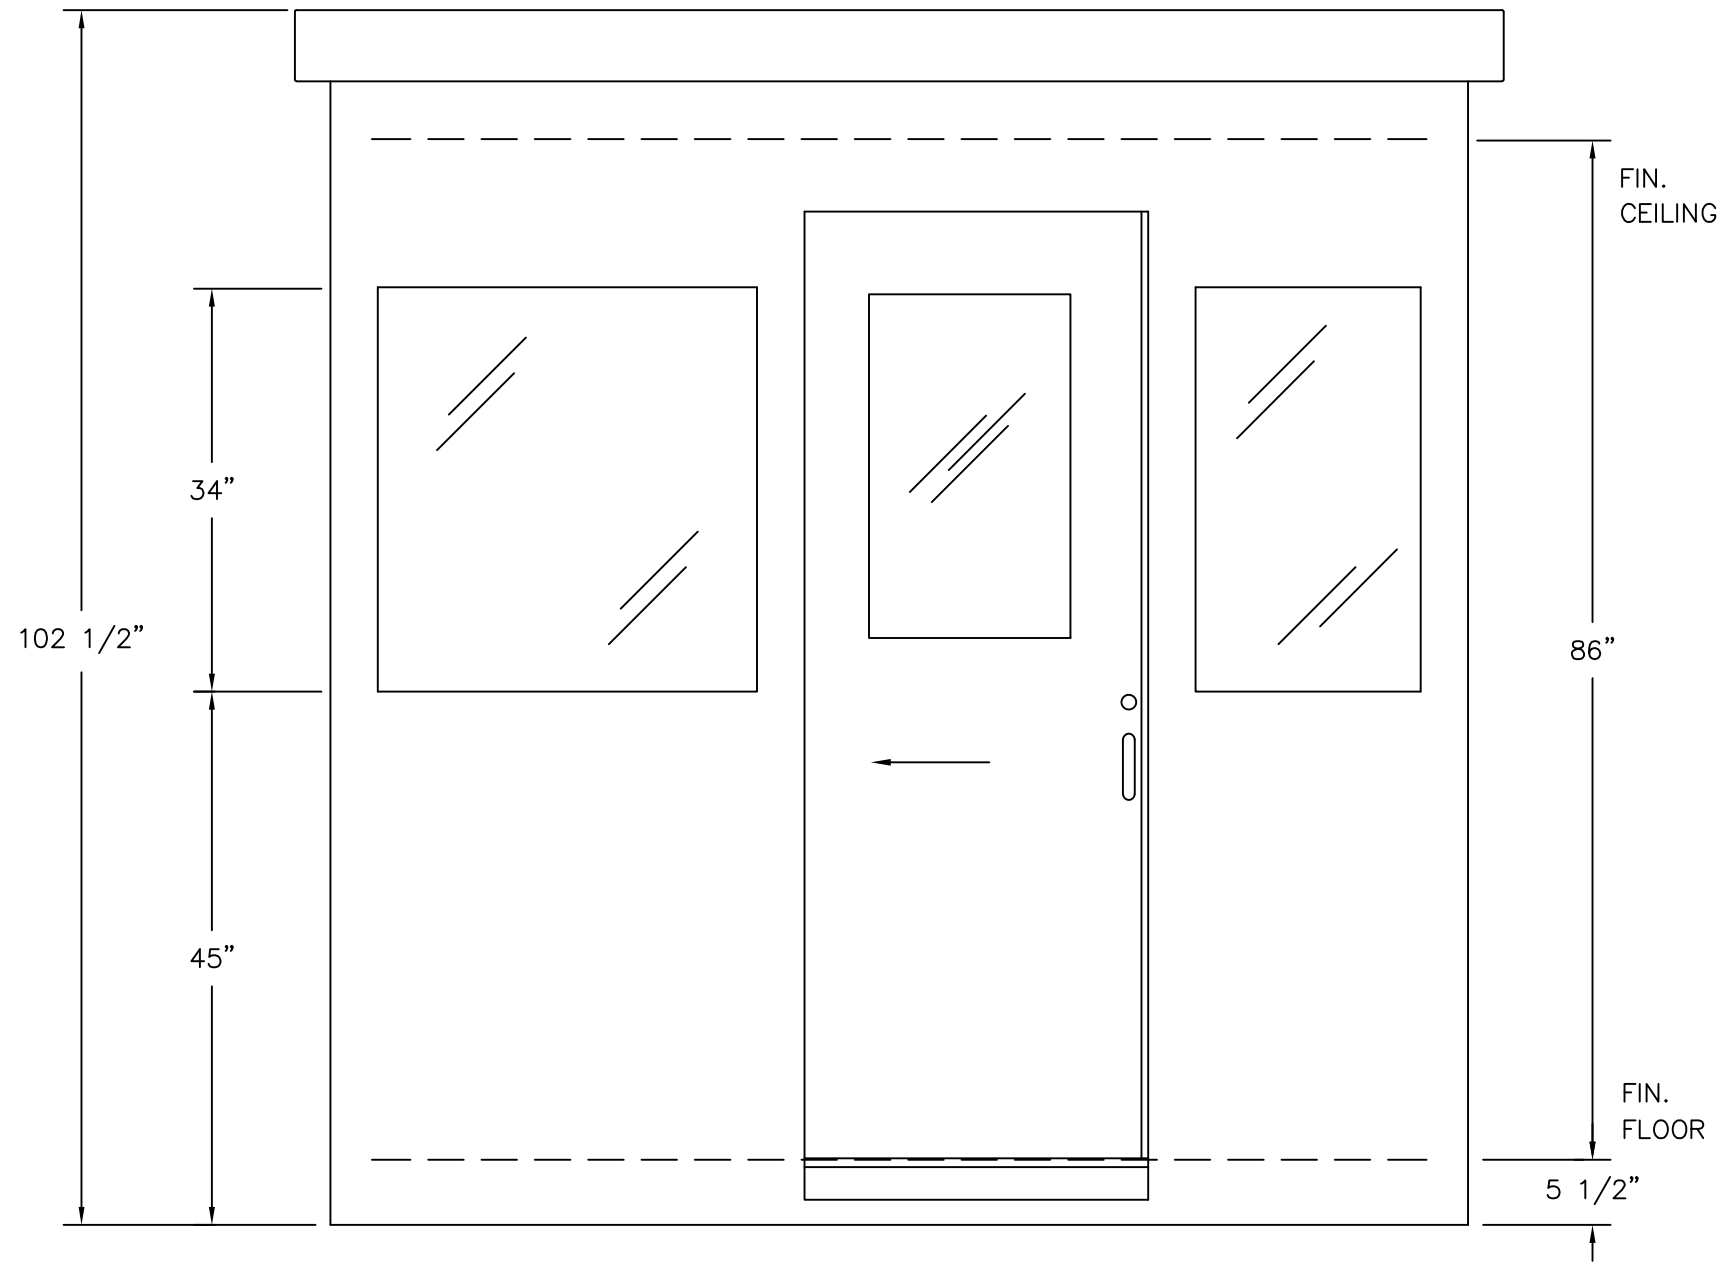

PLAN VIEW

	4133 SHORELINE DRIVE EARTH CITY, MO 63045 1-800-456-5464 www.portaking.com
	TITLE: Ballistic-Rated Guard Booth 2 - Plan View

ELEVATION A AND (C MIRRORED)

ELEVATION B AND D

	4133 SHORELINE DRIVE EARTH CITY, MO 63045 1-800-456-5464 www.portaking.com
	TITLE: Ballistic-Rated Guard Booth 2 – Elevation View