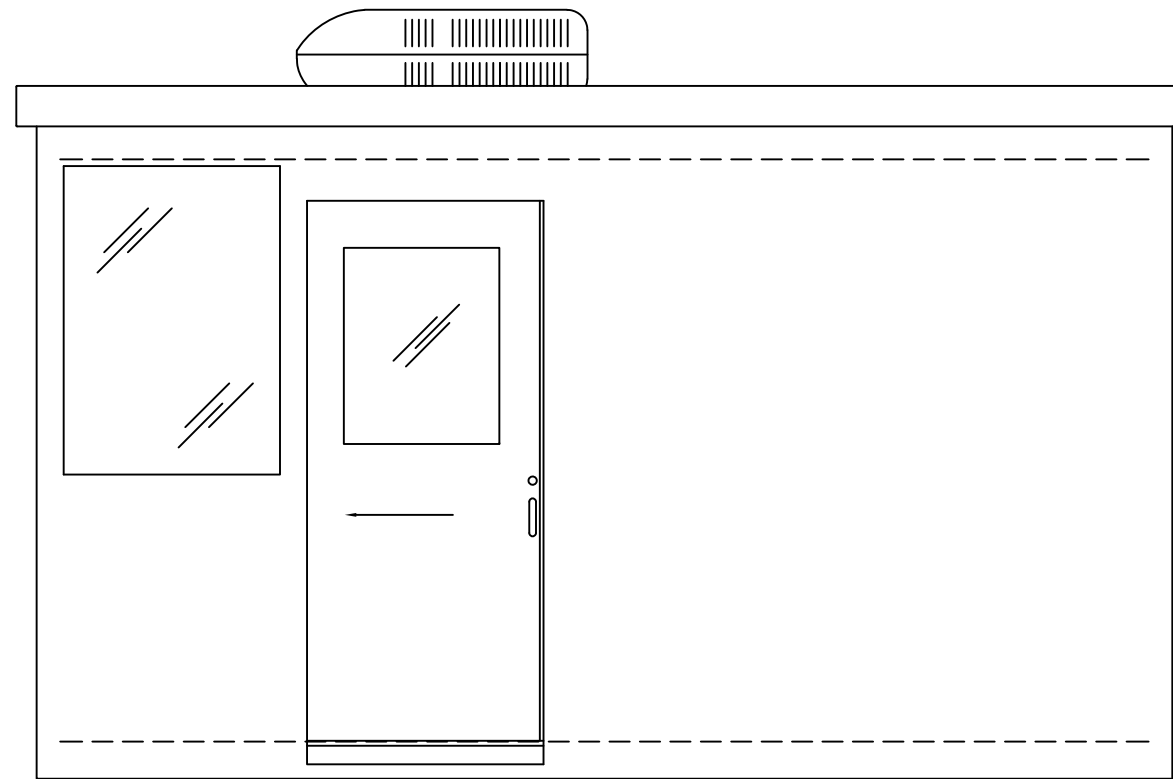

PLAN VIEW

PORTA-KING
 BUILDING SYSTEMS

4133 SHORELINE DRIVE
 EARTH CITY, MO 63045
 1-800-456-5464
 www.portaking.com

TITLE: Ballistic-Rated Guard Booth 5 - Plan View

ELEVATION A

ELEVATION B

ELEVATION C

ELEVATION D