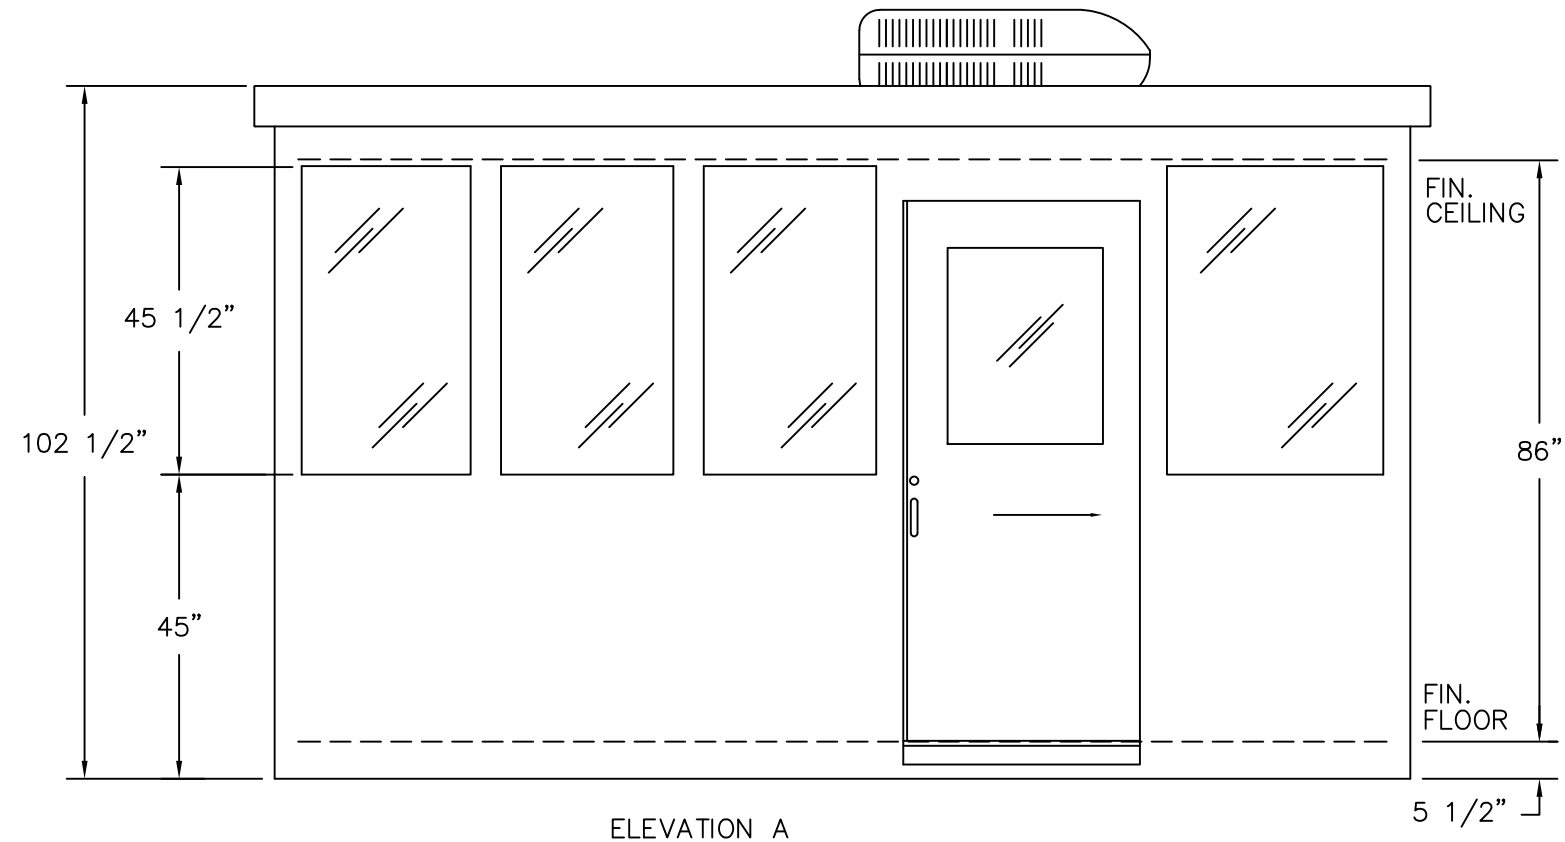

PLAN VIEW

PORTA-KING
 BUILDING SYSTEMS

4133 SHORELINE DRIVE
 EARTH CITY, MO 63045
 1-800-456-5464
 www.portaking.com

TITLE: Ballistic-Rated Guard Booth 5 - Plan View

ELEVATION A

ELEVATION B

ELEVATION C

ELEVATION D