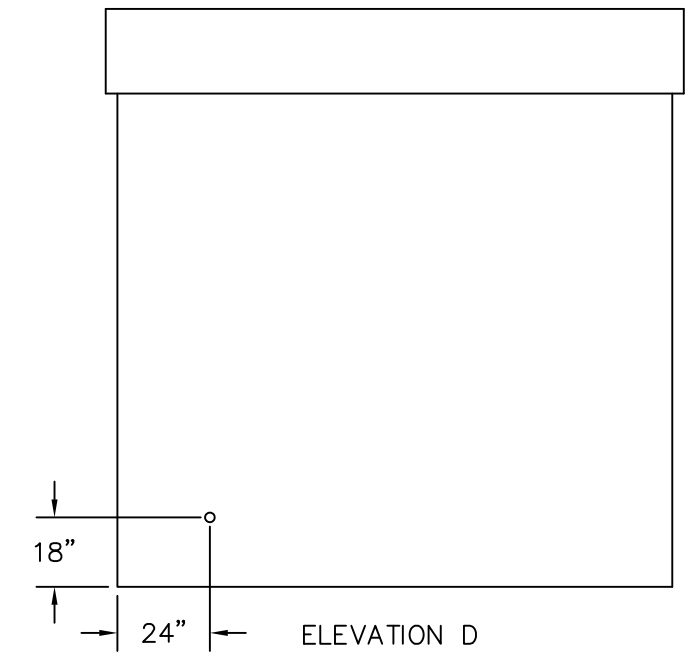

PLAN VIEW

	4133 SHORELINE DRIVE EARTH CITY, MO 63045 1-800-456-5464 www.portaking.com
	TITLE: Ballistic-Rated Guard Booth 8 - Plan View

ELEVATION A

ELEVATION B

ELEVATION C

ELEVATION D

**PORTA-KING**  
BUILDING SYSTEMS