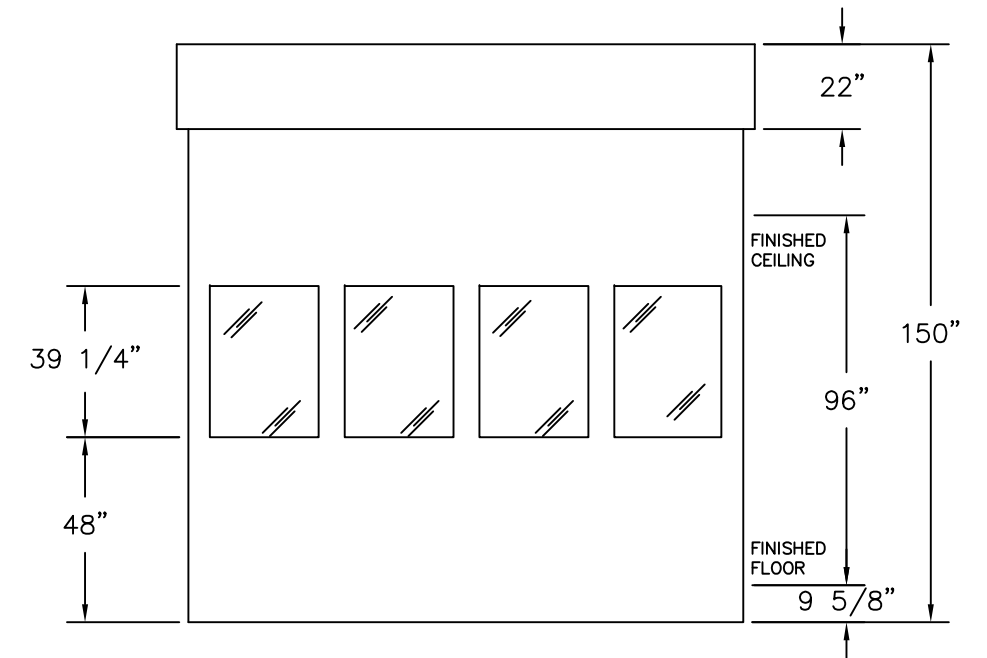

PLAN VIEW

	4133 SHORELINE DRIVE EARTH CITY, MO 63045 1-800-456-5464 www.portaking.com
	TITLE: Ballistic-Rated Guard Booth 8 - Plan View

ELEVATION A

ELEVATION B

ELEVATION C

ELEVATION D

**PORTA-KING**  
BUILDING SYSTEMS