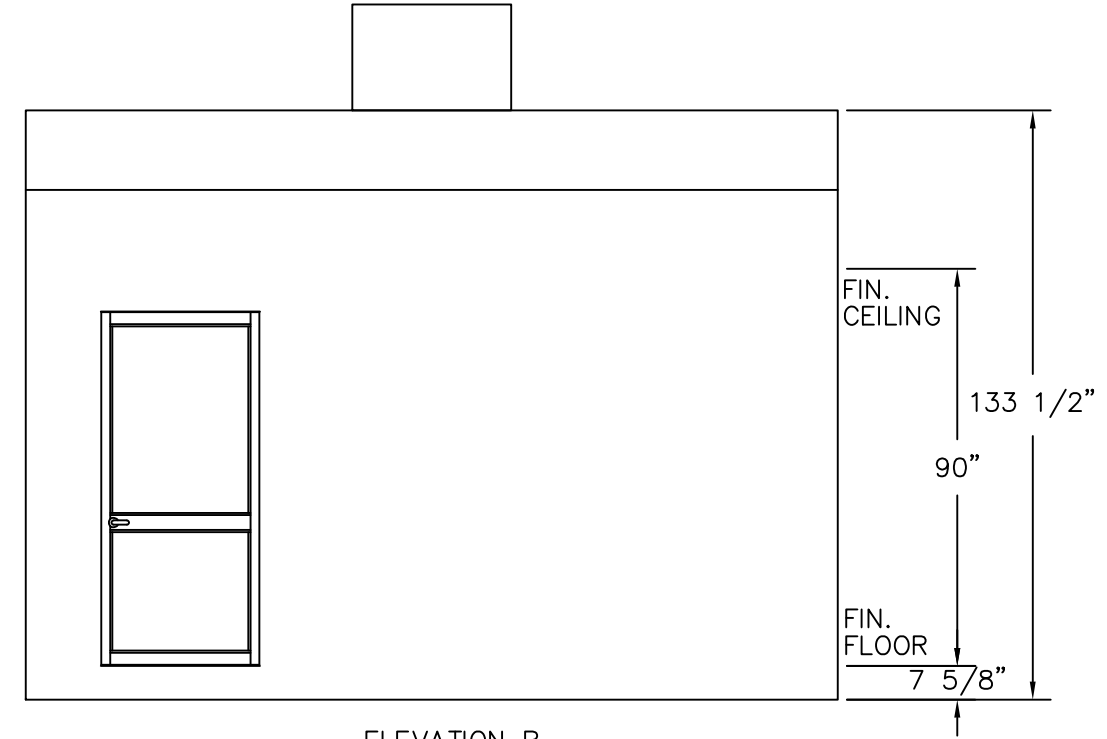

PLAN VIEW

PORTA-KING
 BUILDING SYSTEMS

4133 SHORELINE DRIVE
 EARTH CITY, MO 63045
 1-800-456-5464
 www.portaking.com

TITLE: Guard Booth 39 - Plan View

ELEVATION A

ELEVATION B

ELEVATION C

ELEVATION D

 4133 SHORELINE DRIVE
 EARTH CITY, MO 63045
 1-800-456-5464
 www.portaking.com

TITLE: Guard Booth 39 – Elevation View