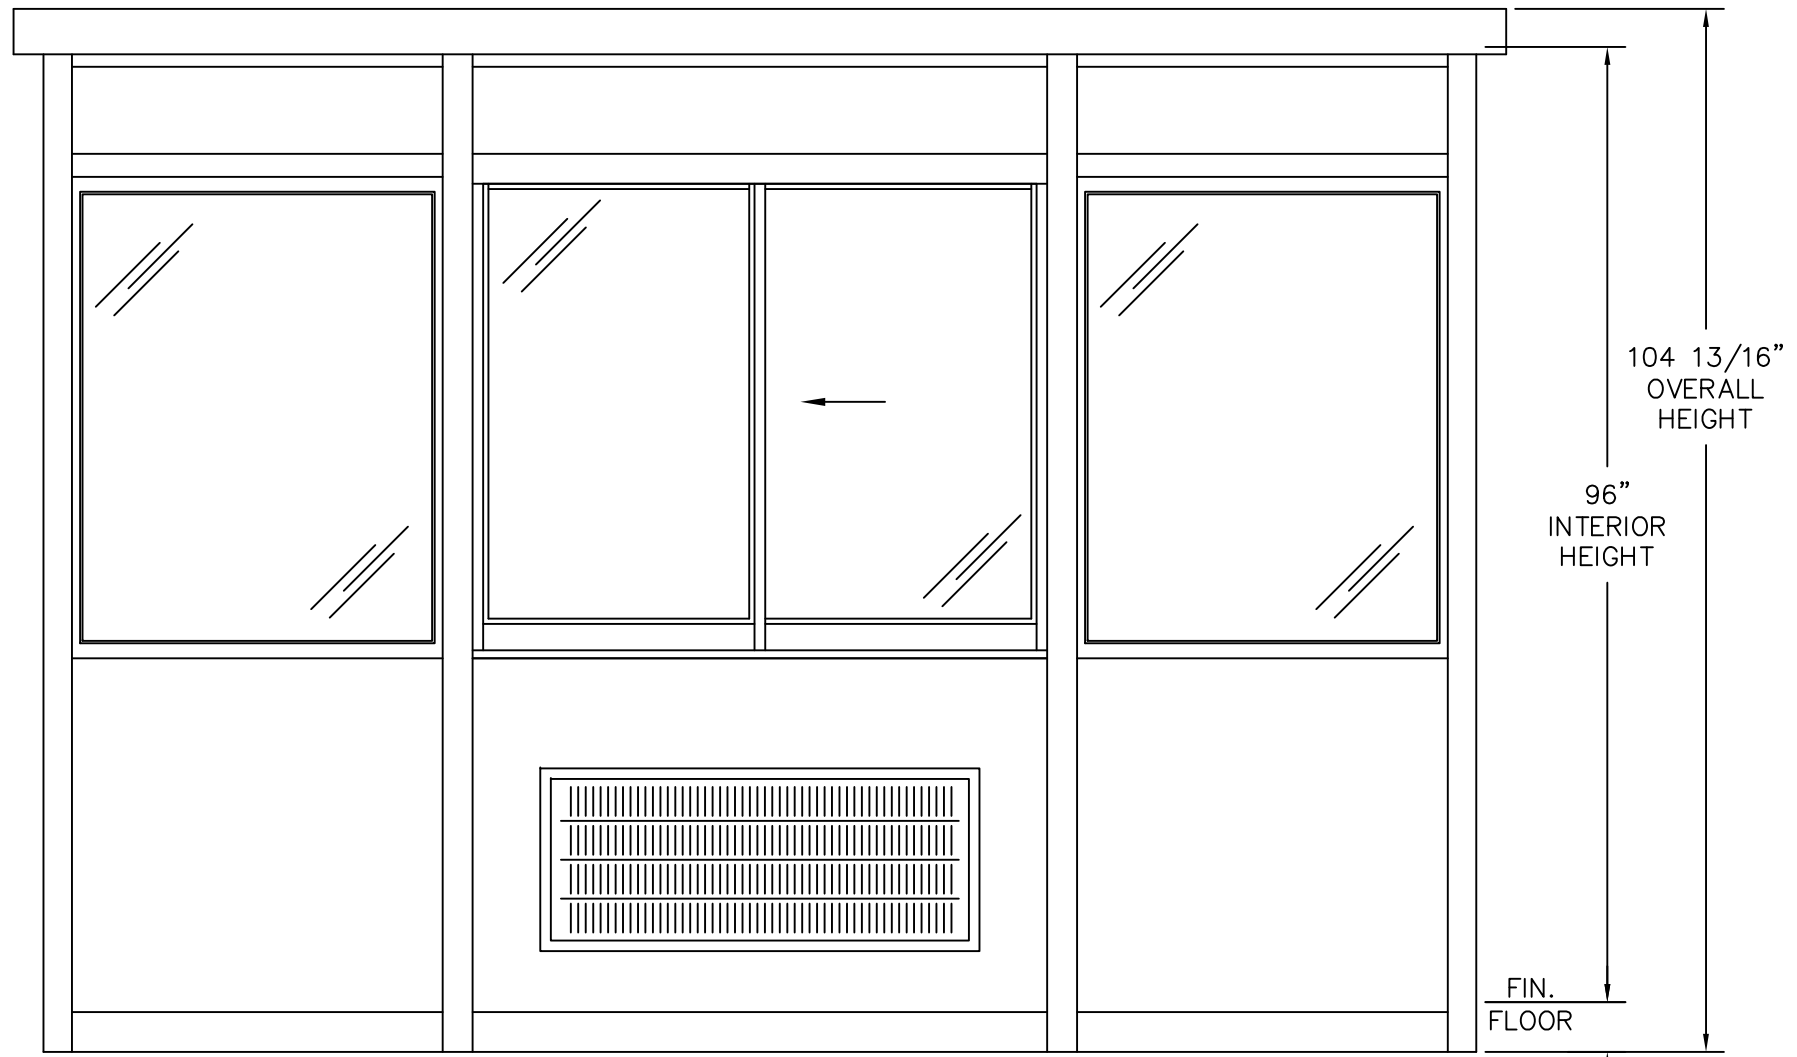

PLAN VIEW

**PORTA-KING**  
 BUILDING SYSTEMS

4133 SHORELINE DRIVE  
 EARTH CITY, MO 63045  
 1-800-456-5464  
 www.portaking.com

TITLE: Operator Booth 10 - Plan View Upper

ELEVATION A(w/OUT HVAC) & C

ELEVATION D (B MIRRORED)