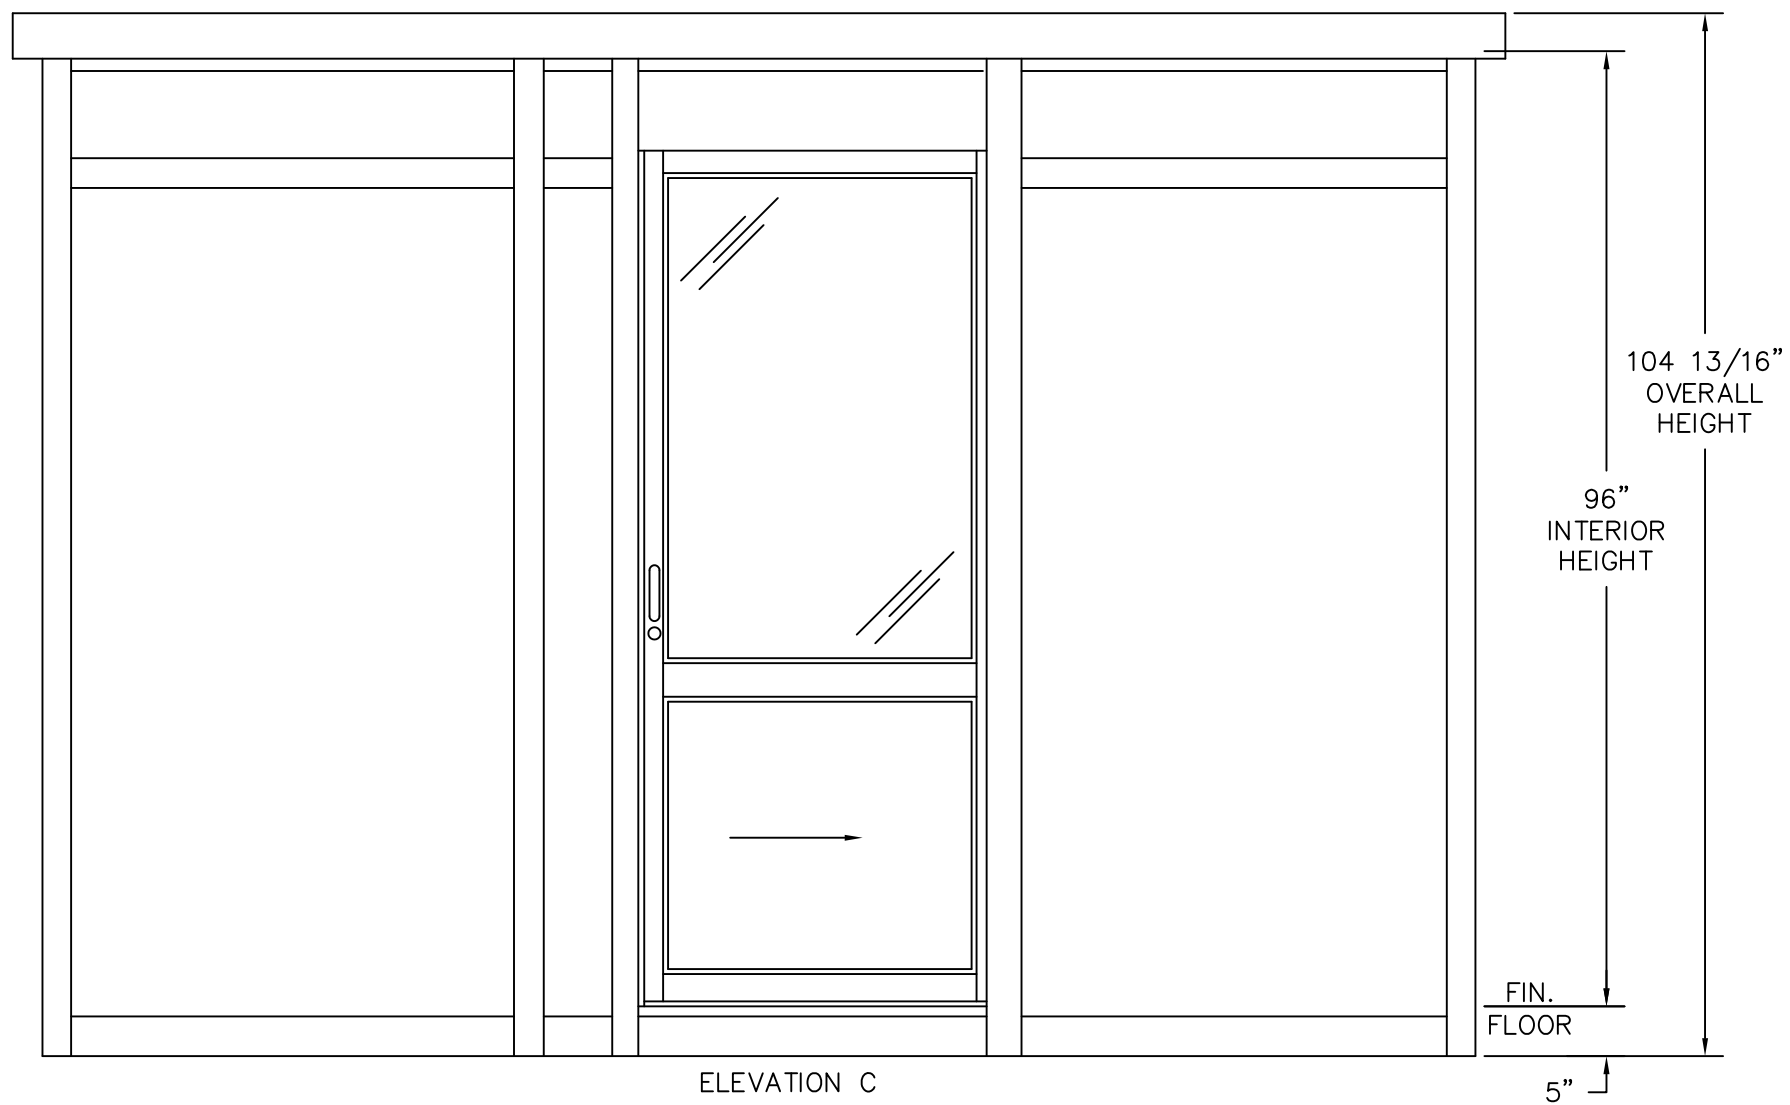

4133 SHORELINE DRIVE EARTH CITY, MO 63045 1-800-456-5464 www.portaking.com
	TITLE: Operator Booth 10 – Elevation View Upper