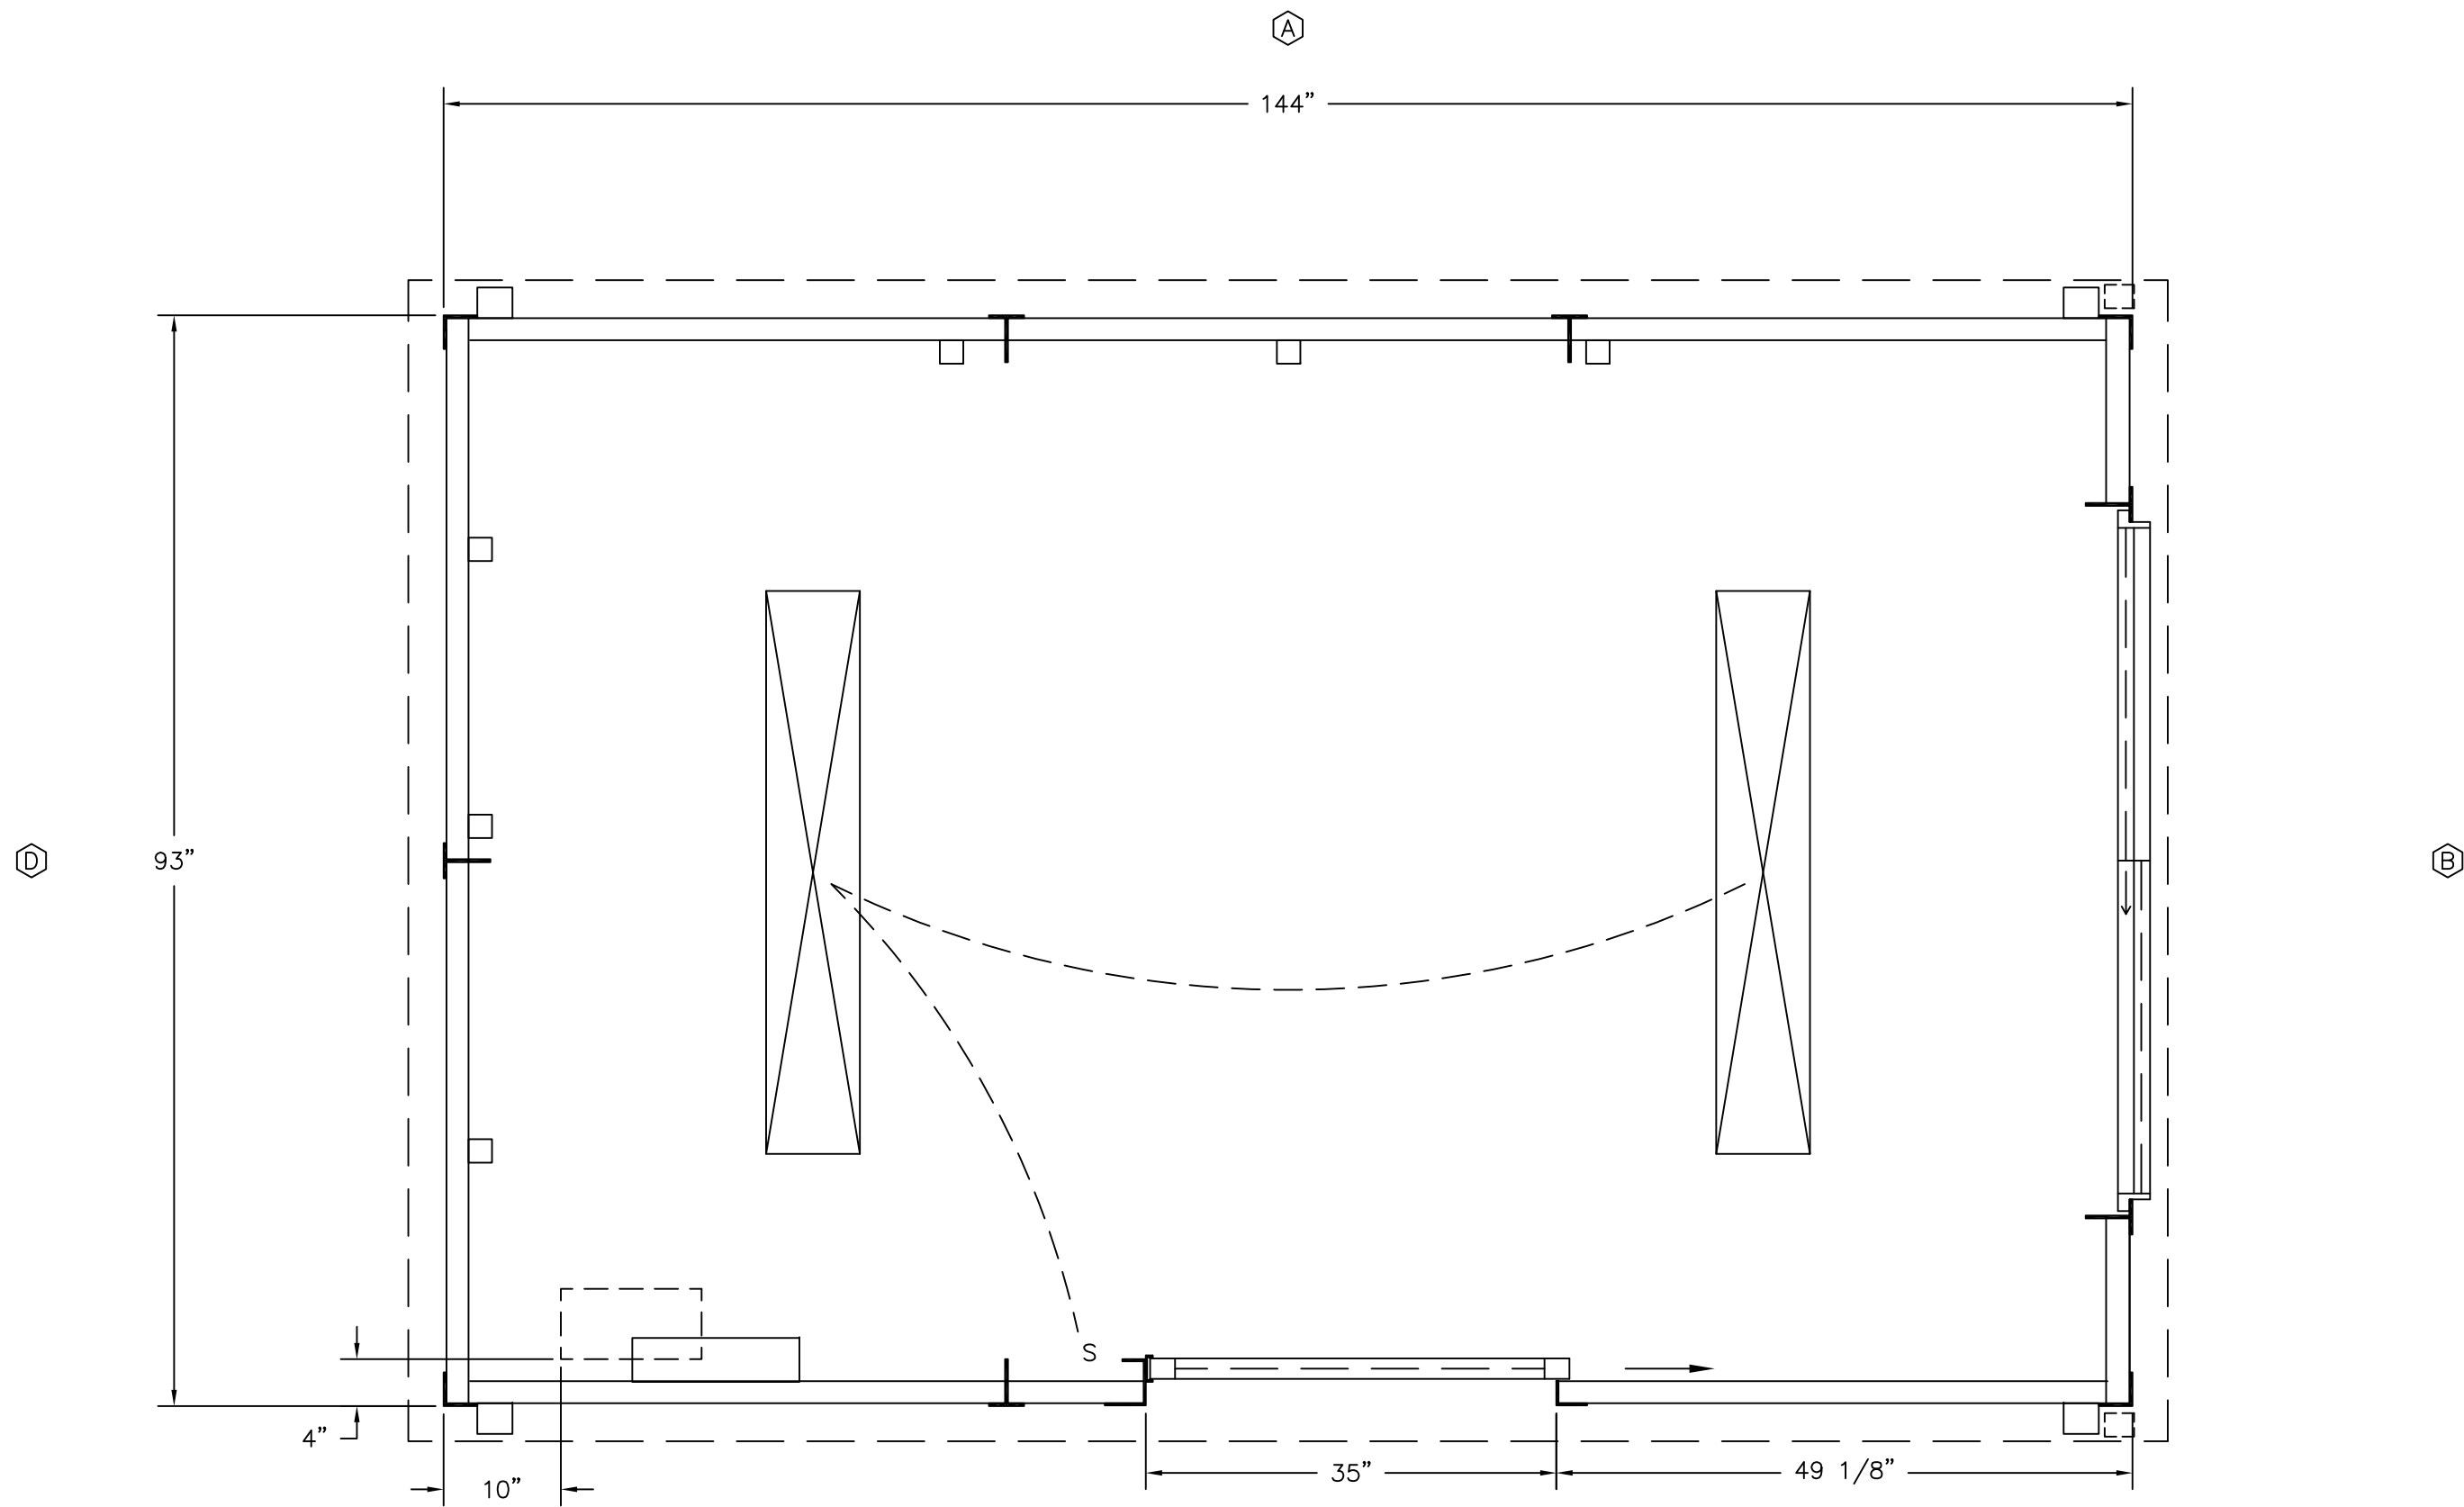

PLAN VIEW

**PORTA-KING**  
 BUILDING SYSTEMS

4133 SHORELINE DRIVE  
 EARTH CITY, MO 63045  
 1-800-456-5464  
 www.portaking.com

TITLE: Operator Booth 10 - Plan View Upper

ELEVATION A(w/OUT HVAC) & C

ELEVATION D (B MIRRORED)

C  
PLAN VIEW

	4133 SHORELINE DRIVE EARTH CITY, MO 63045 1-800-456-5464 www.portaking.com
	TITLE: Operator Booth 10 – Plan View Upper

	4133 SHORELINE DRIVE EARTH CITY, MO 63045 1-800-456-5464 www.portaking.com
	TITLE: Operator Booth 10 – Elevation View Upper