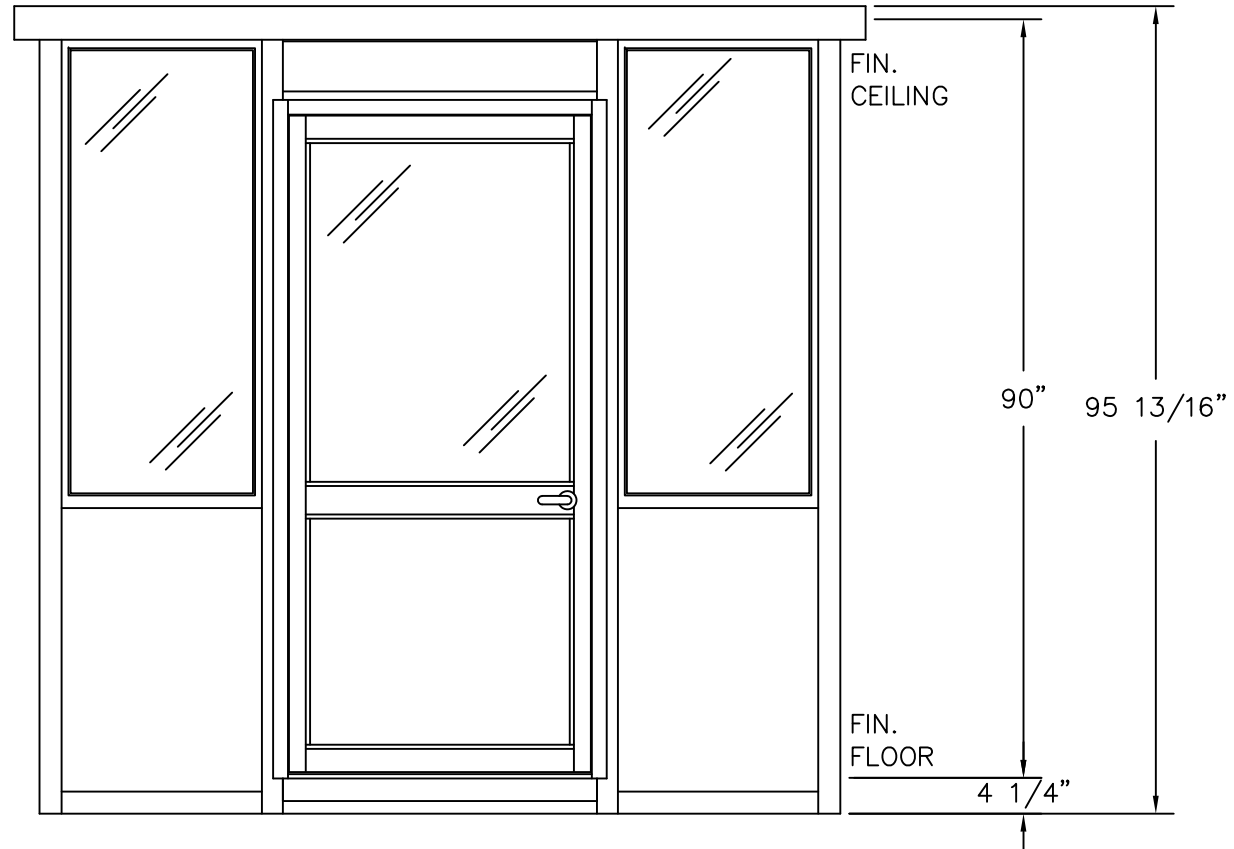

C
PLAN VIEW

PORTA-KING
BUILDING SYSTEMS

4133 SHORELINE DRIVE
EARTH CITY, MO 63045
1-800-456-5464
www.portaking.com

TITLE: Operator Booth 3 - Plan View

ELEVATION A

ELEVATION B

ELEVATION C

ELEVATION D