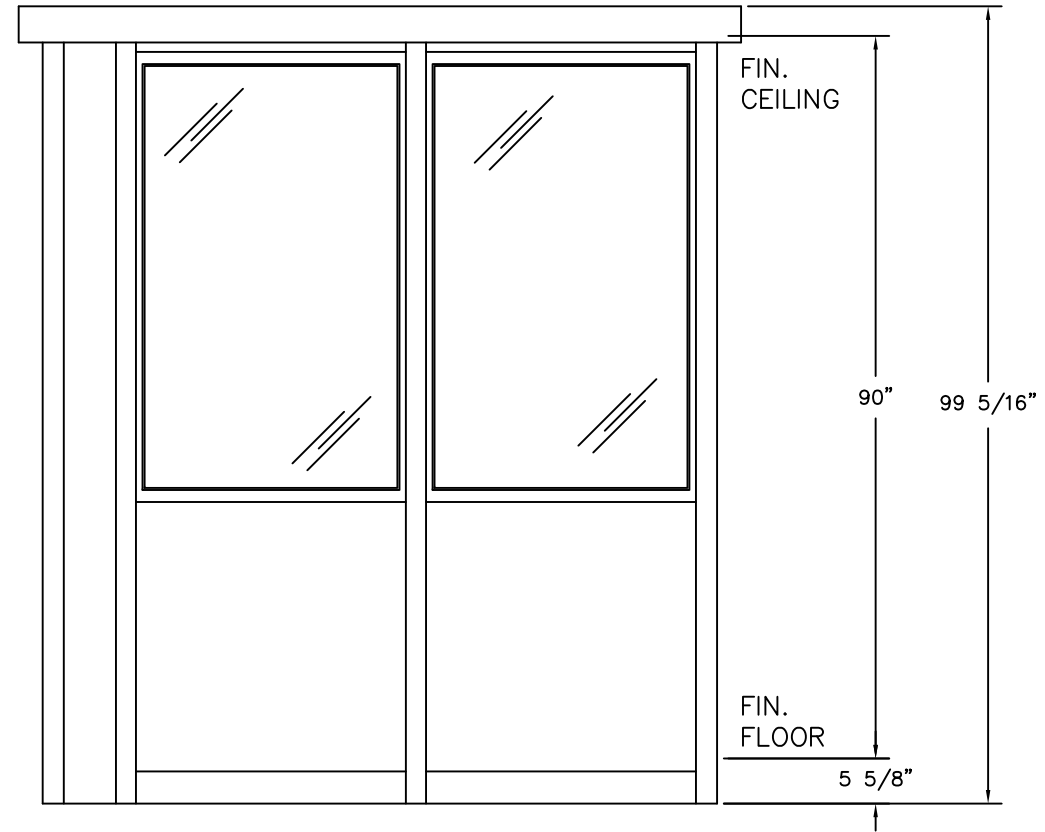

PLAN VIEW

	4133 SHORELINE DRIVE EARTH CITY, MO 63045 1-800-456-5464 www.portaking.com
	TITLE: Operator Booth 4 – Plan View

ELEVATION A

ELEVATION B

ELEVATION C

ELEVATION D

	4133 SHORELINE DRIVE EARTH CITY, MO 63045 1-800-456-5464 www.portaking.com
	TITLE: Operator Booth 4 – Elevation View