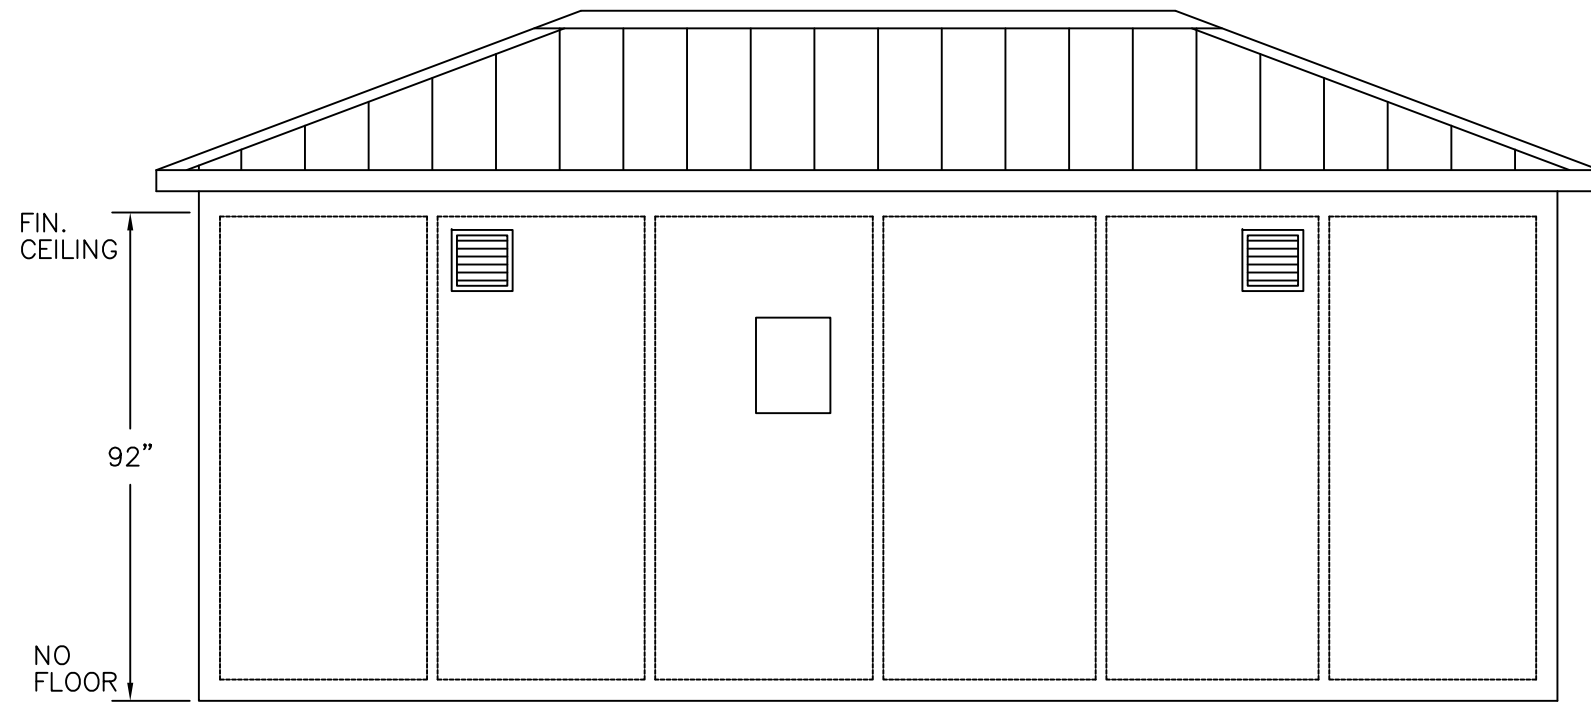

(C)
PLAN VIEW

PORTA-KING
BUILDING SYSTEMS

4133 SHORELINE DRIVE
EARTH CITY, MO 63045
1-800-456-5464
www.portaking.com

TITLE: Outdoor Restroom 2 - Plan View

ELEVATION A

ELEVATION B AND D

ELEVATION C

PORTA-KING
BUILDING SYSTEMS

4133 SHORELINE DRIVE
EARTH CITY, MO 63045
1-800-456-5464
www.portaking.com

TITLE: Outdoor Restroom 2 – Elevation View