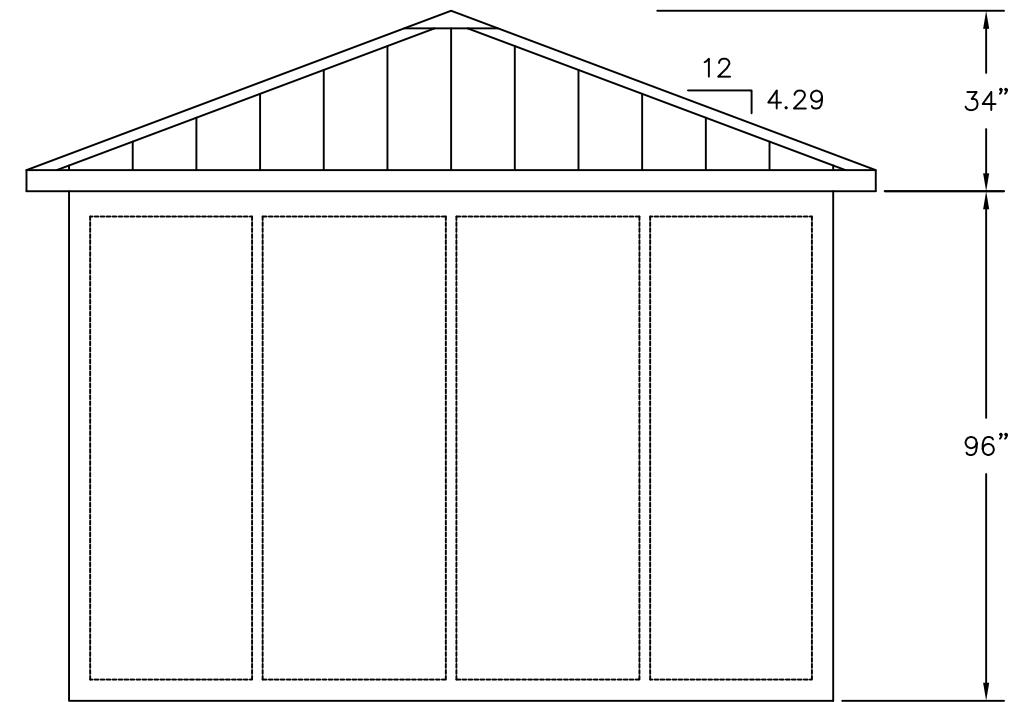

(C)
PLAN VIEW

PORTA-KING
BUILDING SYSTEMS

4133 SHORELINE DRIVE
EARTH CITY, MO 63045
1-800-456-5464
www.portaking.com

TITLE: Outdoor Restroom 2 - Plan View

ELEVATION A

ELEVATION B AND D

ELEVATION C

PORTA-KING
BUILDING SYSTEMS