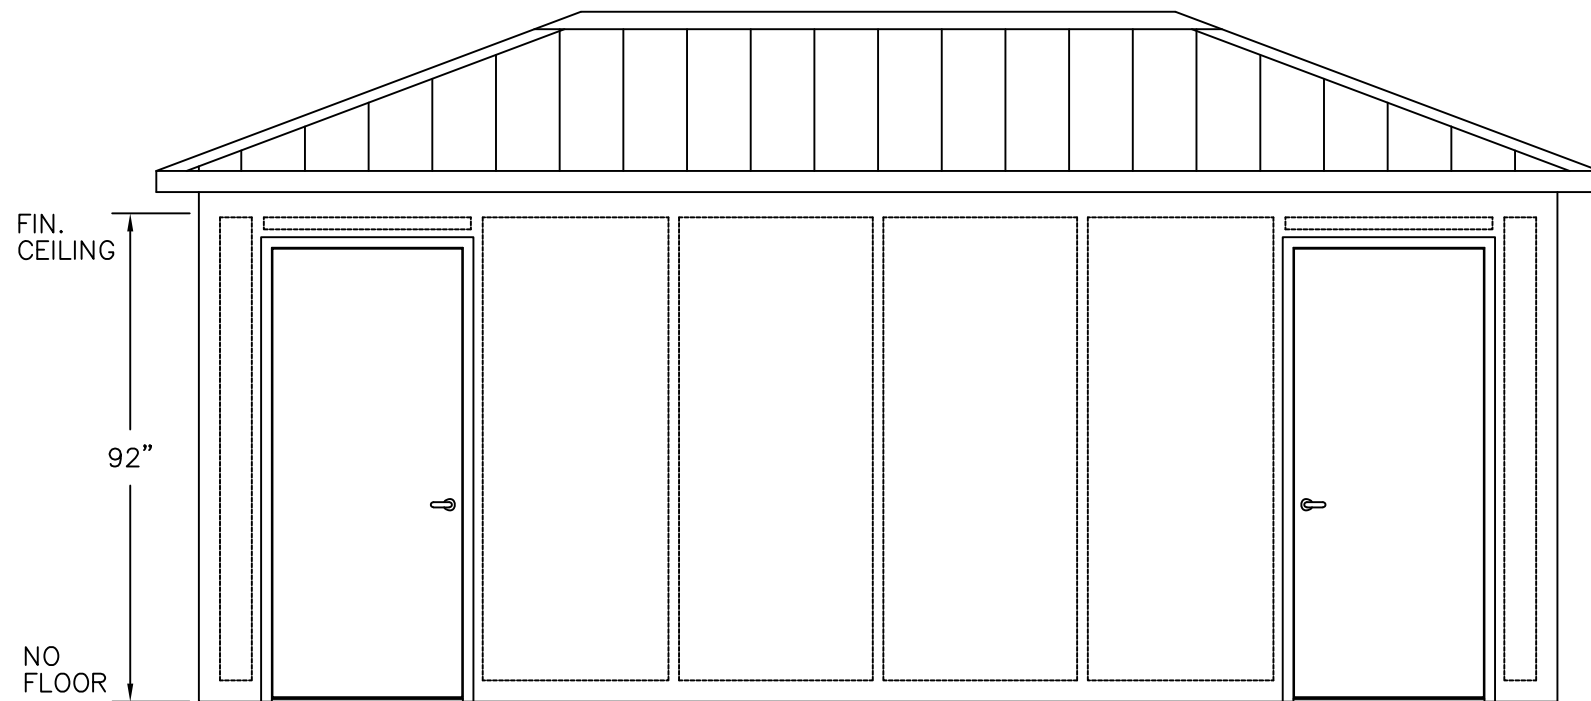

(C)
PLAN VIEW

PORTA-KING
BUILDING SYSTEMS

4133 SHORELINE DRIVE
EARTH CITY, MO 63045
1-800-456-5464
www.portaking.com

TITLE: Outdoor Restroom 2 - Plan View

ELEVATION A

ELEVATION B AND D

ELEVATION C

PORTA-KING
BUILDING SYSTEMS

4133 SHORELINE DRIVE
EARTH CITY, MO 63045
1-800-456-5464
www.portaking.com

TITLE: Outdoor Restroom 2 – Elevation View