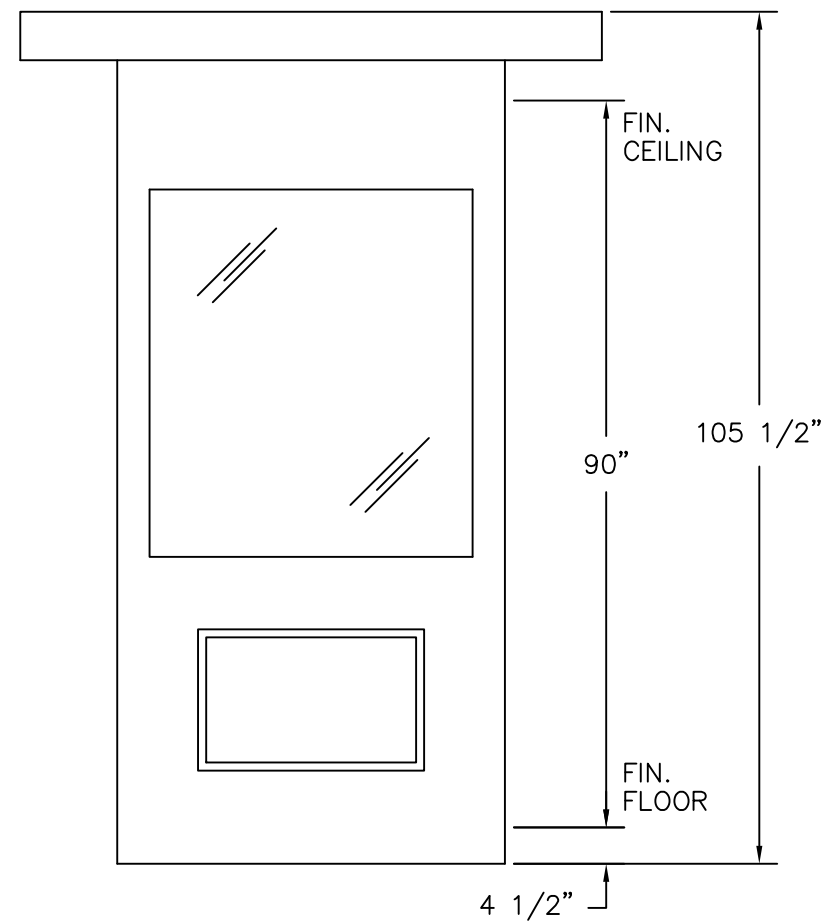

PLAN VIEW

	4133 SHORELINE DRIVE EARTH CITY, MO 63045 1-800-456-5464 www.portaking.com
	TITLE: Parking Booth 1 - Plan View

ELEVATION A

ELEVATION C

ELEVATION B AND D  
(HVAC CUTOUT ON SIDE B)

**PORTA-KING**  
BUILDING SYSTEMS