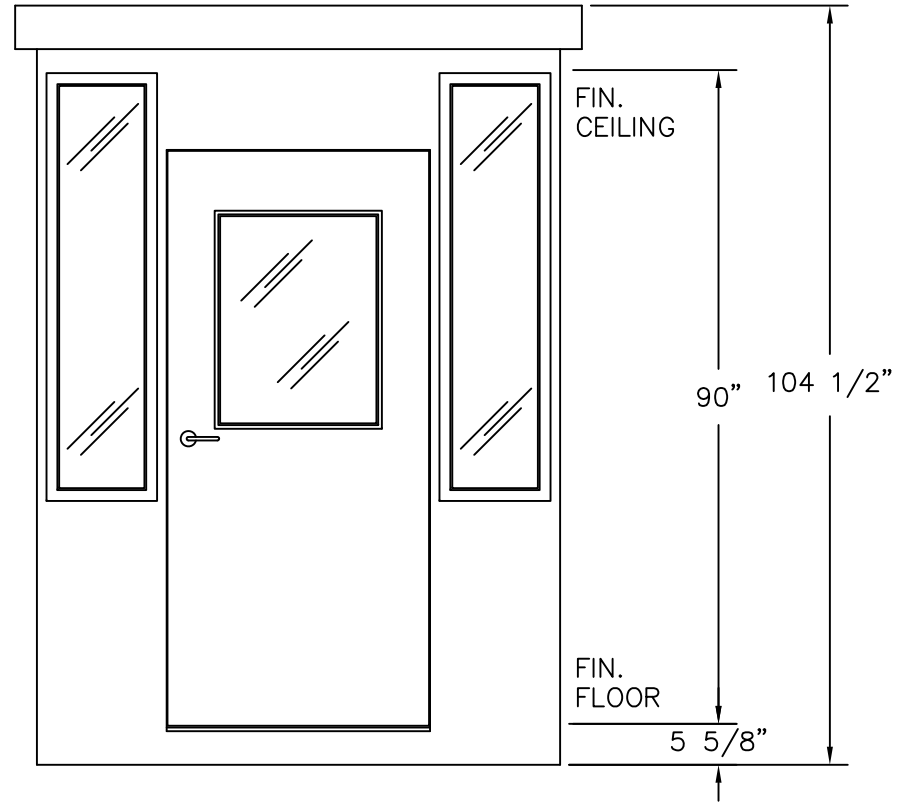

PLAN VIEW

	4133 SHORELINE DRIVE EARTH CITY, MO 63045 1-800-456-5464 www.portaking.com
	TITLE: Parking Booth 10 – Plan View

ELEVATION A

ELEVATION B

ELEVATION C

ELEVATION D

	4133 SHORELINE DRIVE EARTH CITY, MO 63045 1-800-456-5464 www.portaking.com
	TITLE: Parking Booth 10 – Elevation View