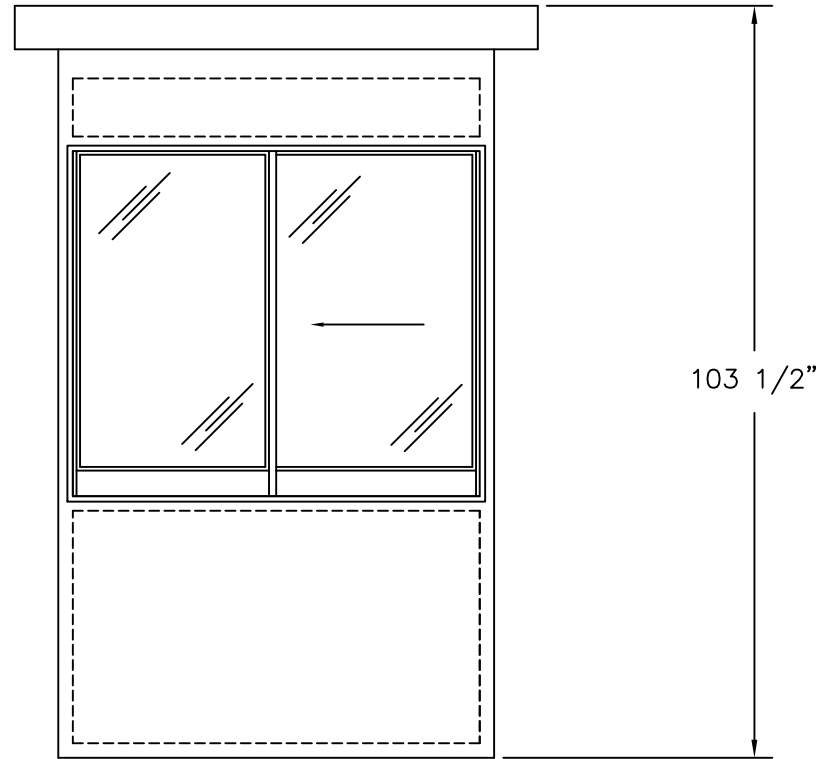

ELEVATION A

ELEVATION B

ELEVATION C

ELEVATION D

PORTA-KING
BUILDING SYSTEMS

4133 SHORELINE DRIVE
EARTH CITY, MO 63045
1-800-456-5464
www.portaking.com

TITLE: Parking Booth 13 – Elevation View