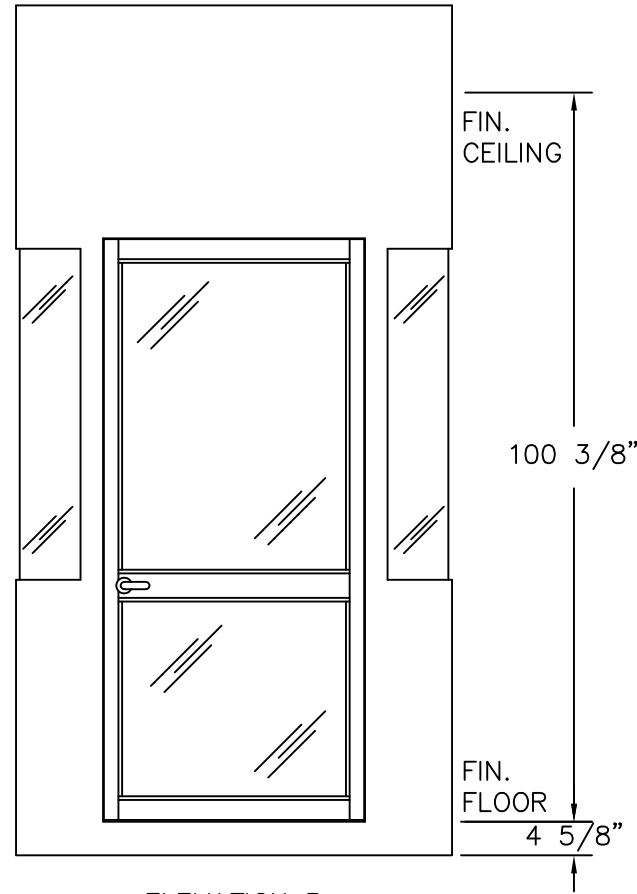

(C)
PLAN VIEW

PORTA-KING
BUILDING SYSTEMS

4133 SHORELINE DRIVE
EARTH CITY, MO 63045
1-800-456-5464
www.portaking.com

TITLE: Parking Booth 14 - Plan View

ELEVATION A

ELEVATION B

ELEVATION C

ELEVATION D