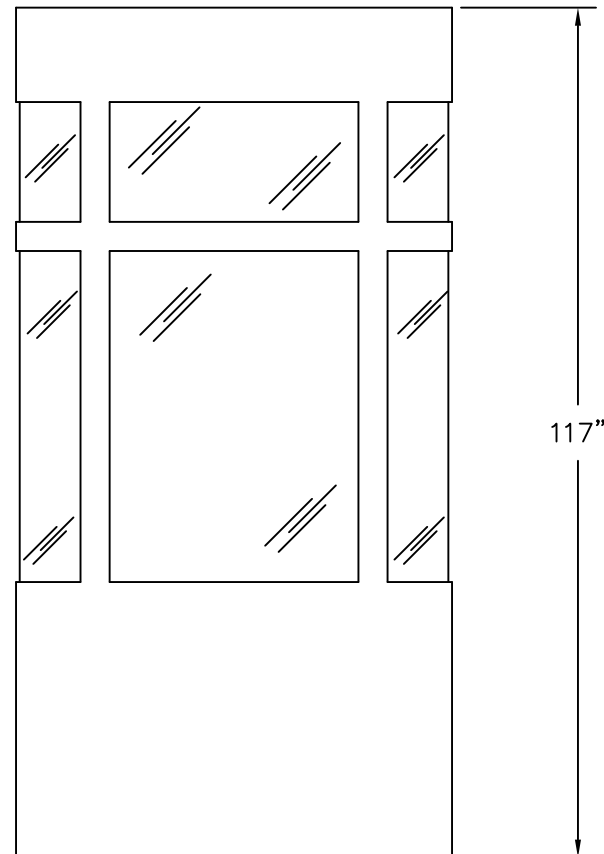

(C)
PLAN VIEW

PORTA-KING
BUILDING SYSTEMS

4133 SHORELINE DRIVE
EARTH CITY, MO 63045
1-800-456-5464
www.portaking.com

TITLE: Parking Booth 14 - Plan View

ELEVATION A

ELEVATION B

ELEVATION C

ELEVATION D