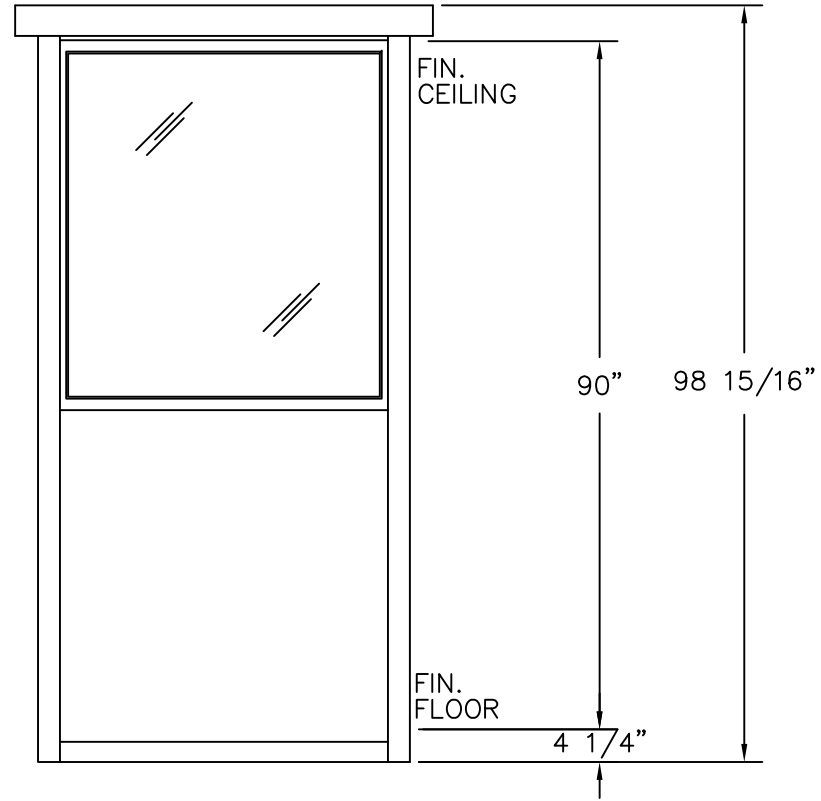

PLAN VIEW

	4133 SHORELINE DRIVE EARTH CITY, MO 63045 1-800-456-5464 www.portaking.com
	TITLE: Parking Booth 15 & 16 – Plan View

ELEVATION A

ELEVATION B

ELEVATION C

ELEVATION D

	4133 SHORELINE DRIVE EARTH CITY, MO 63045 1-800-456-5464 www.portaking.com
	TITLE: Parking Booth 15 & 16 – Elevation View