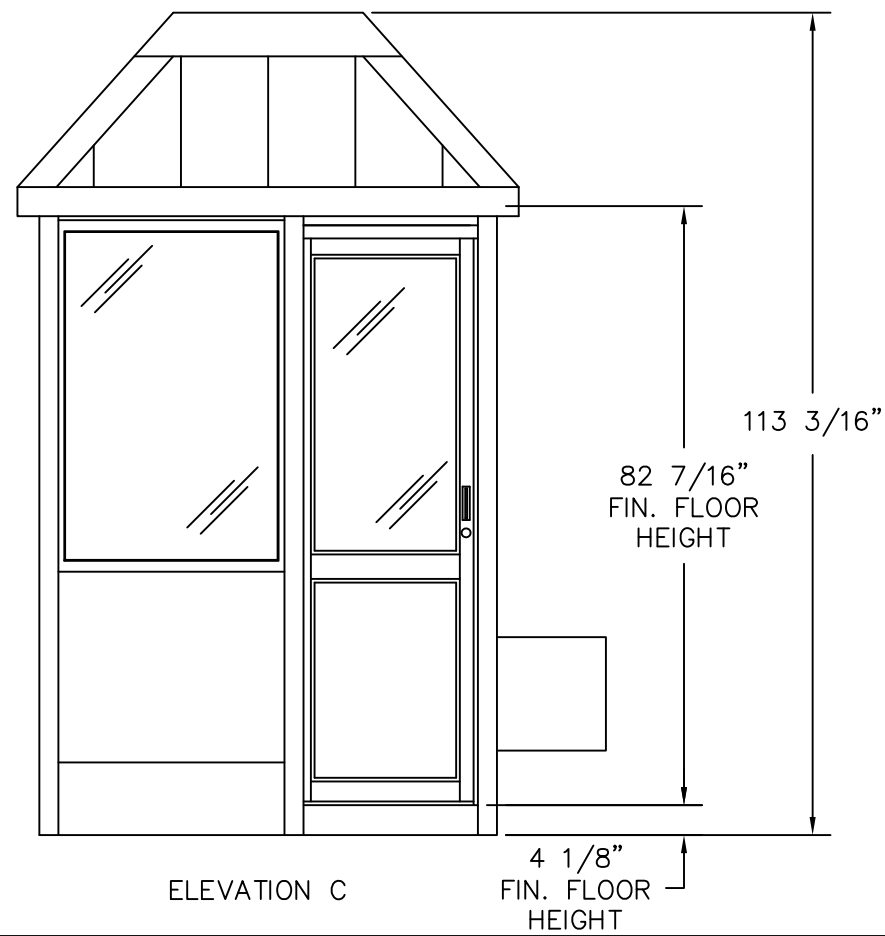

PLAN VIEW

	4133 SHORELINE DRIVE EARTH CITY, MO 63045 1-800-456-5464 www.portaking.com
	TITLE: Parking Booth 2 - Plan View

ELEVATION A

ELEVATION B

ELEVATION C

ELEVATION D

	4133 SHORELINE DRIVE EARTH CITY, MO 63045 1-800-456-5464 www.portaking.com
	TITLE: Parking Booth 2 – Elevation View