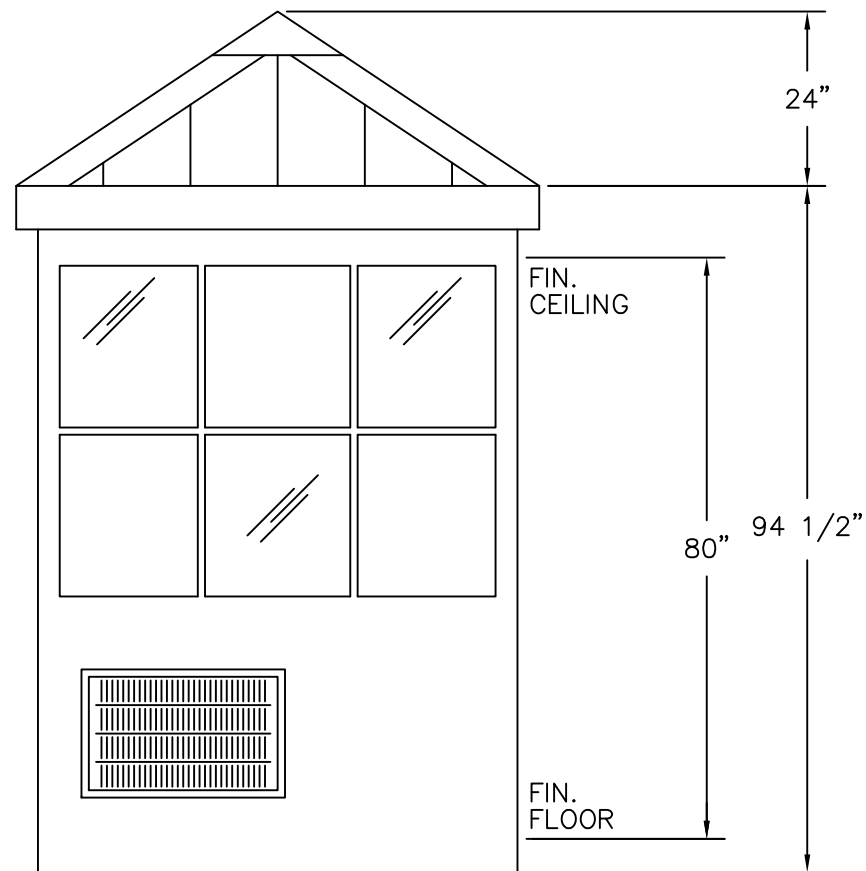

C  
PLAN VIEW

**PORTA-KING**  
BUILDING SYSTEMS

4133 SHORELINE DRIVE  
EARTH CITY, MO 63045  
1-800-456-5464  
www.portaking.com

TITLE: Parking Booth 3 - Plan View

ELEVATION A

ELEVATION B

ELEVATION C

ELEVATION D