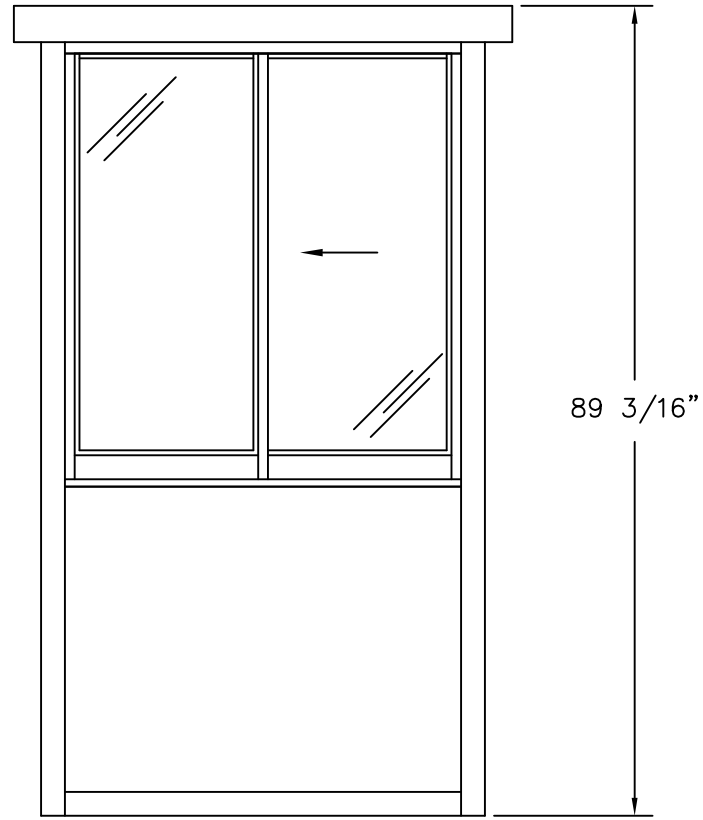

(C)
PLAN VIEW

	4133 SHORELINE DRIVE EARTH CITY, MO 63045 1-800-456-5464 www.portaking.com
	TITLE: Parking Booth 6 - Plan View

ELEVATION A

ELEVATION B

ELEVATION C

ELEVATION D

	4133 SHORELINE DRIVE EARTH CITY, MO 63045 1-800-456-5464 www.portaking.com
	TITLE: Parking Booth 6 – Elevation View