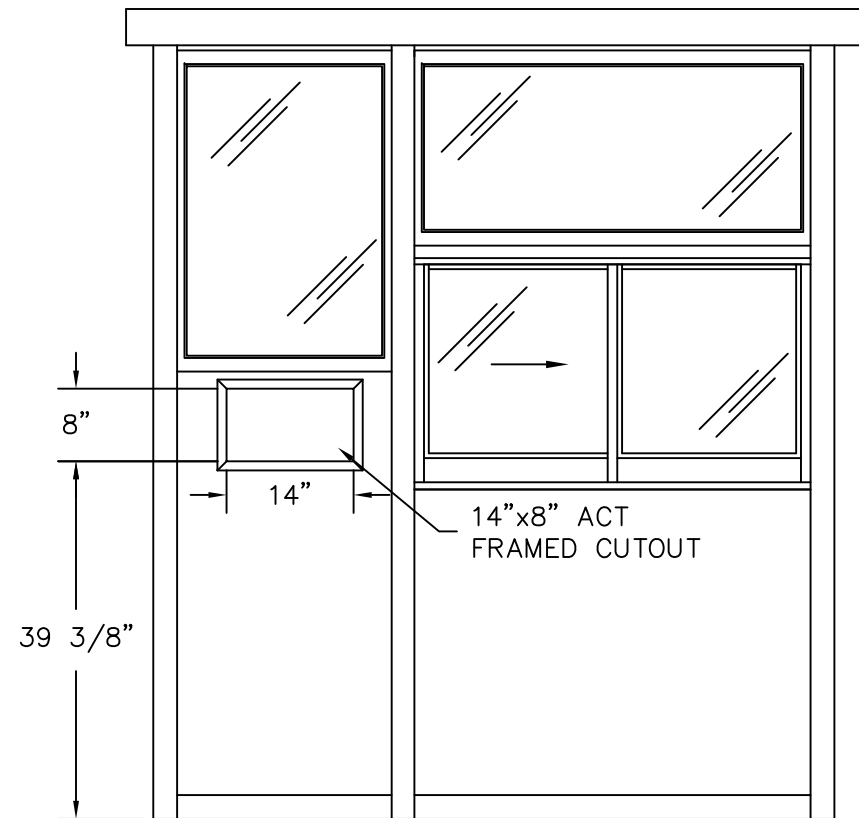

(C)
PLAN VIEW

	4133 SHORELINE DRIVE EARTH CITY, MO 63045 1-800-456-5464 www.portaking.com
	TITLE: Parking Booth 6 - Plan View

ELEVATION A

ELEVATION B

ELEVATION C

ELEVATION D

	4133 SHORELINE DRIVE EARTH CITY, MO 63045 1-800-456-5464 www.portaking.com
	TITLE: Parking Booth 6 – Elevation View