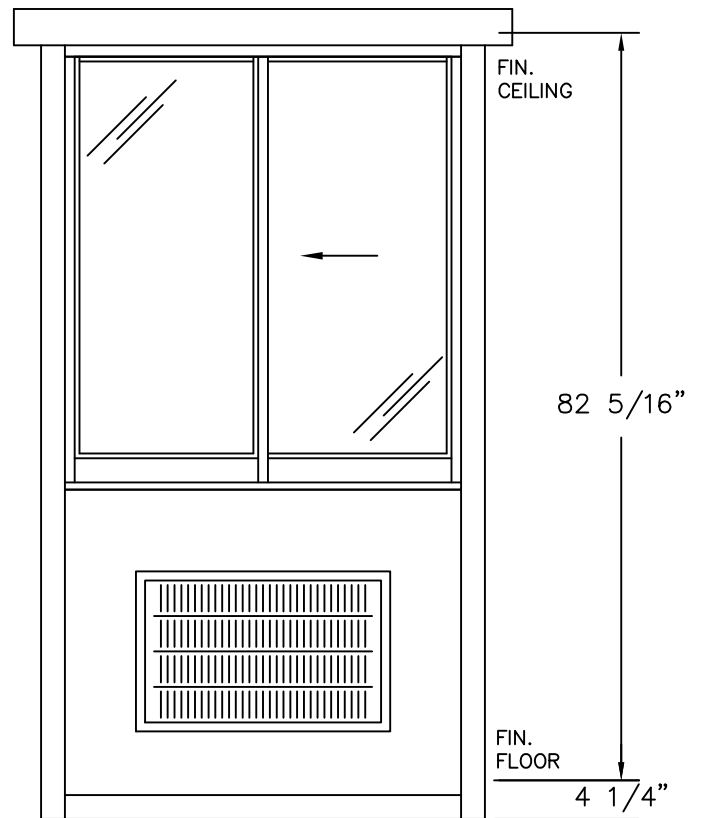

(C)
PLAN VIEW

	4133 SHORELINE DRIVE EARTH CITY, MO 63045 1-800-456-5464 www.portaking.com
	TITLE: Parking Booth 6 - Plan View

ELEVATION A

ELEVATION B

ELEVATION C

ELEVATION D

	4133 SHORELINE DRIVE EARTH CITY, MO 63045 1-800-456-5464 www.portaking.com
	TITLE: Parking Booth 6 – Elevation View