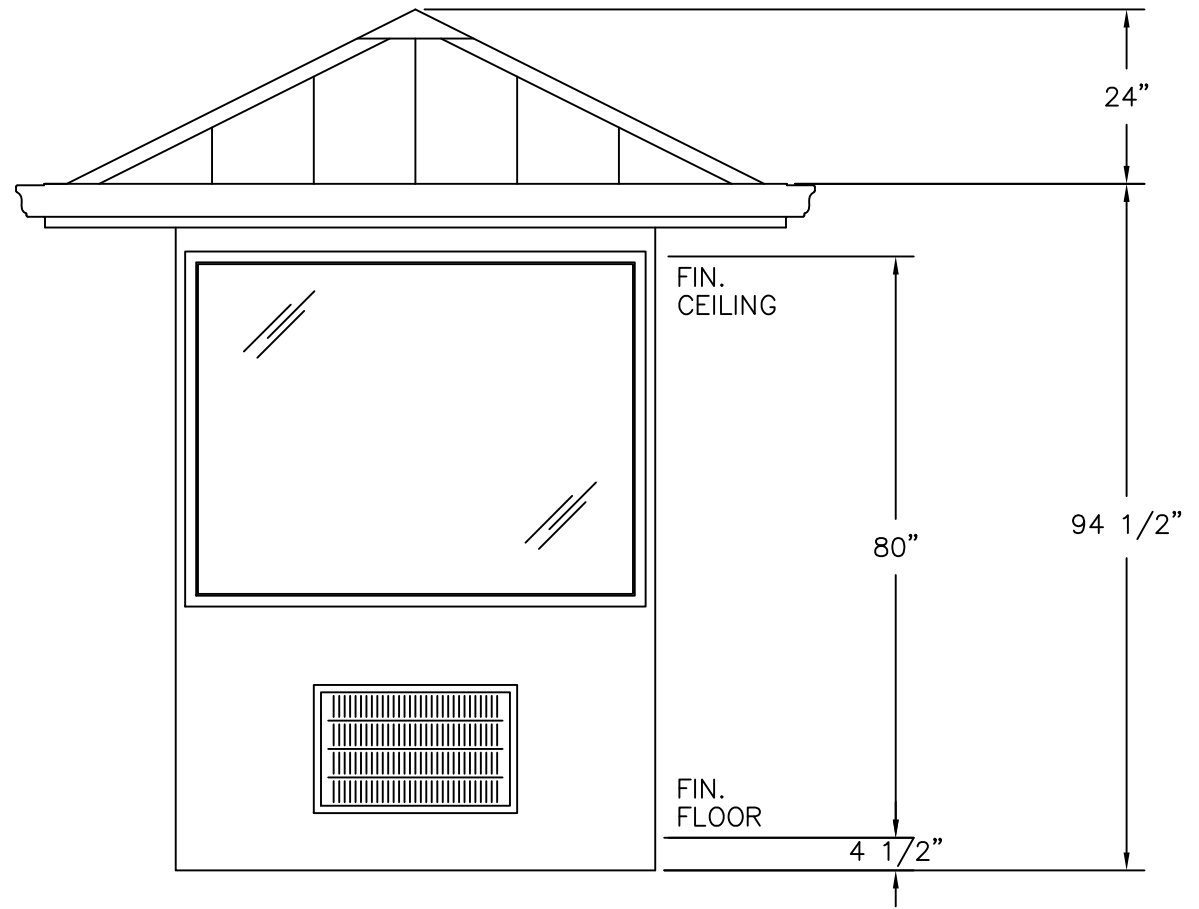

PLAN VIEW

	4133 SHORELINE DRIVE EARTH CITY, MO 63045 1-800-456-5464 www.portaking.com
	TITLE: Parking Booth 8 - Plan View

ELEVATION A

ELEVATION B

ELEVATION C

ELEVATION D

	4133 SHORELINE DRIVE EARTH CITY, MO 63045 1-800-456-5464 www.portaking.com
	TITLE: Parking Booth 8 – Elevation View