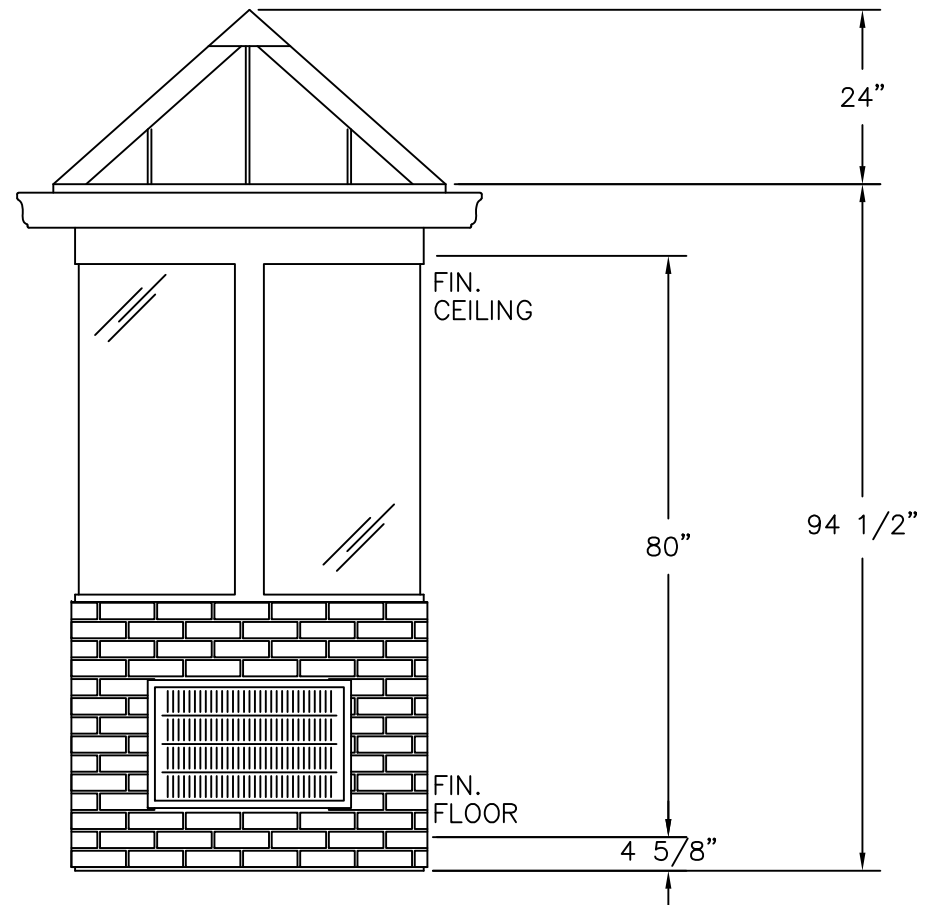

(C)
PLAN VIEW

	4133 SHORELINE DRIVE EARTH CITY, MO 63045 1-800-456-5464 www.portaking.com
	TITLE: Parking Booth 9 - Plan View

ELEVATION A

ELEVATION B

ELEVATION C

ELEVATION D

	4133 SHORELINE DRIVE EARTH CITY, MO 63045 1-800-456-5464 www.portaking.com
	TITLE: Parking Booth 9 – Elevation View