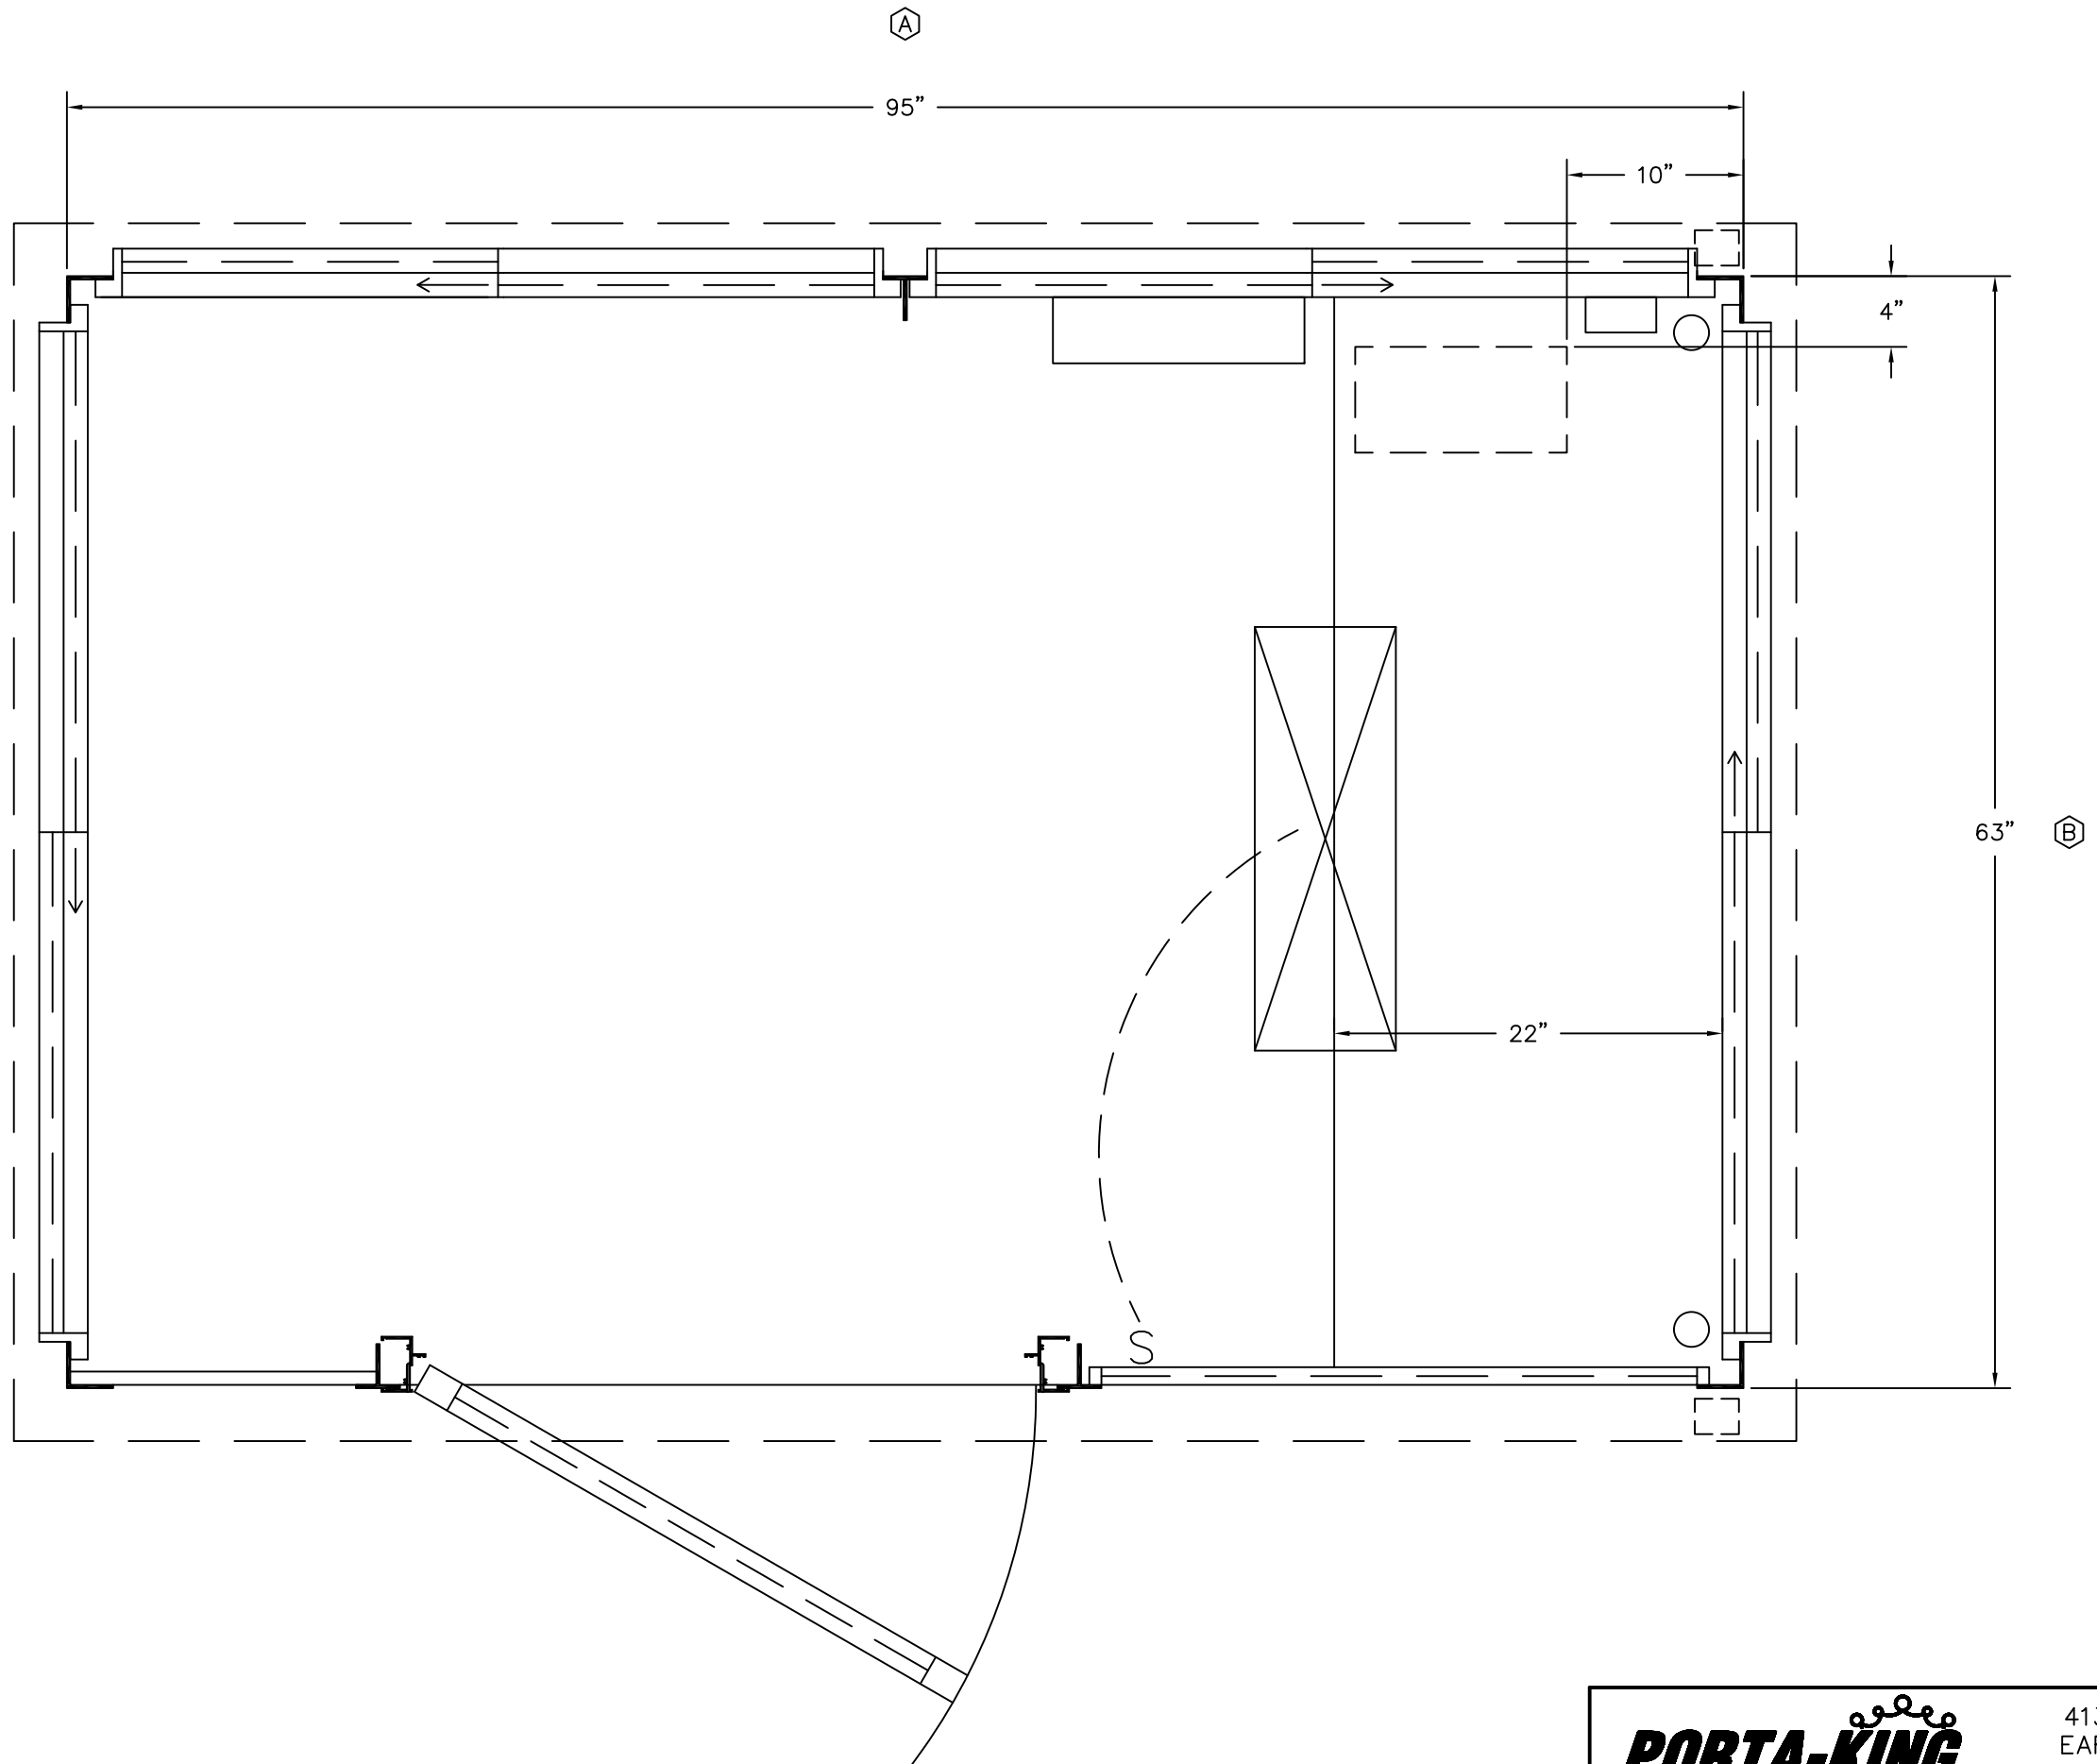

Ⓓ

Ⓐ

95"

10"

4"

63"

Ⓑ

22"

S

Ⓒ  
PLAN VIEW

**PORTA-KING**  
BUILDING SYSTEMS

4133 SHORELINE DRIVE  
EARTH CITY, MO 63045  
1-800-456-5464  
www.portaking.com

TITLE: Portable Ticket Booth 1 - Plan View

ELEVATION A

ELEVATION B

ELEVATION C

ELEVATION D

	4133 SHORELINE DRIVE EARTH CITY, MO 63045 1-800-456-5464 www.portaking.com
	TITLE: Portable Ticket Booth 1 – Elevation View