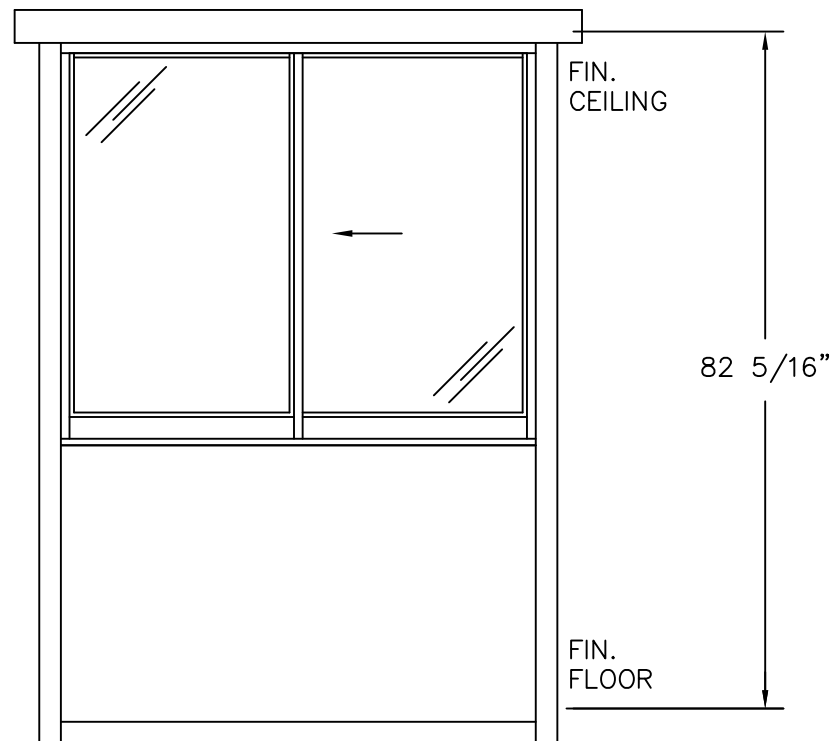

Ⓓ

Ⓐ

95"

10"

4"

63"

Ⓑ

22"

S

Ⓒ  
PLAN VIEW

**PORTA-KING**  
BUILDING SYSTEMS

4133 SHORELINE DRIVE  
EARTH CITY, MO 63045  
1-800-456-5464  
www.portaking.com

TITLE: Portable Ticket Booth 1 - Plan View

ELEVATION A

ELEVATION B

ELEVATION C