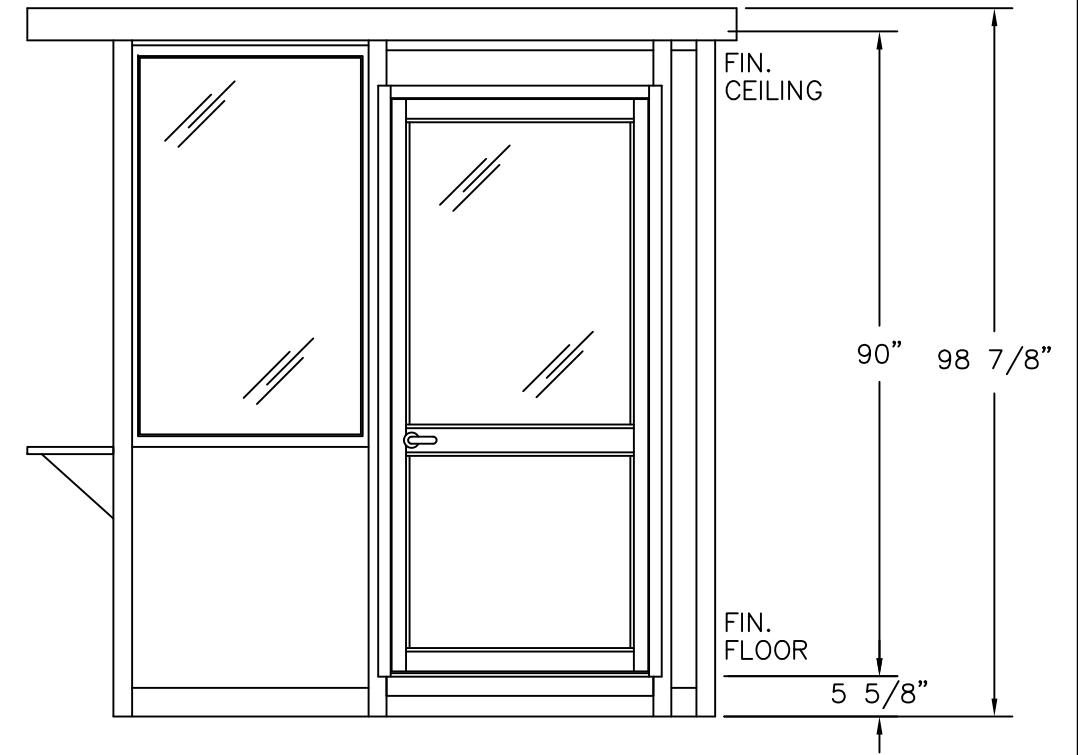

PLAN VIEW

PORTA-KING
BUILDING SYSTEMS

4133 SHORELINE DRIVE
EARTH CITY, MO 63045
1-800-456-5464
www.portaking.com

TITLE: Portable Ticket Booth 3 - Plan View

ELEVATION A

ELEVATION B

ELEVATION C

ELEVATION D