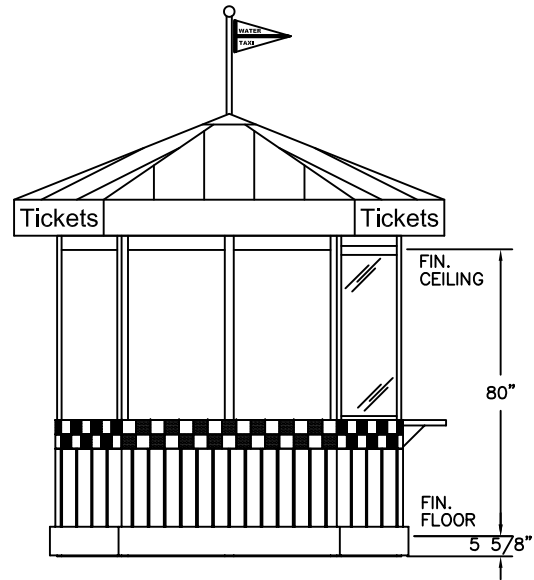

PLAN VIEW

PORTA-KING BUILDING SYSTEMS	4133 SHORELINE DRIVE EARTH CITY, MO 63045 1-800-456-5464 www.portaking.com
	TITLE: Portable Ticket Booth 5 - Plan View

ELEVATION A

ELEVATION B

ELEVATION C

ELEVATION D

	4133 SHORELINE DRIVE
	EARTH CITY, MO 63045
	1-800-456-5464
	www.portaking.com
TITLE: Portable Ticket Booth 5 – Elevation View	