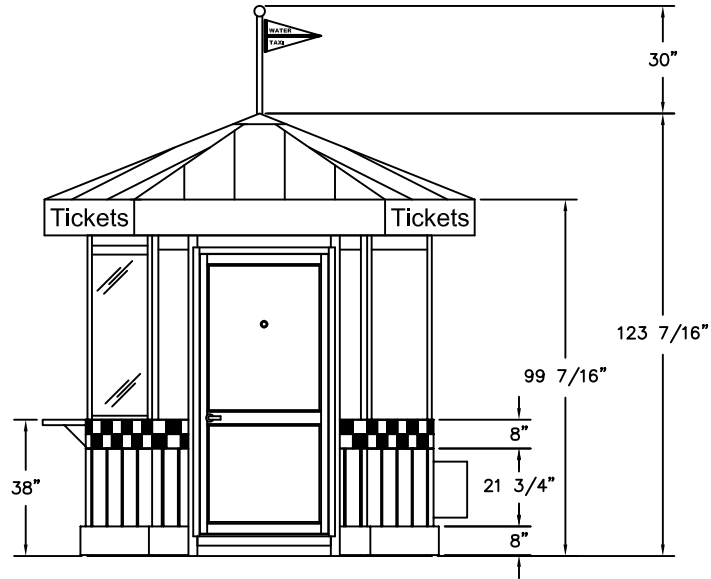

PLAN VIEW

PORTA-KING BUILDING SYSTEMS	4133 SHORELINE DRIVE EARTH CITY, MO 63045 1-800-456-5464 www.portaking.com
	TITLE: Portable Ticket Booth 5 - Plan View

ELEVATION A

ELEVATION B

ELEVATION C

ELEVATION D

	4133 SHORELINE DRIVE
	EARTH CITY, MO 63045
	1-800-456-5464
	www.portaking.com
TITLE: Portable Ticket Booth 5 – Elevation View	